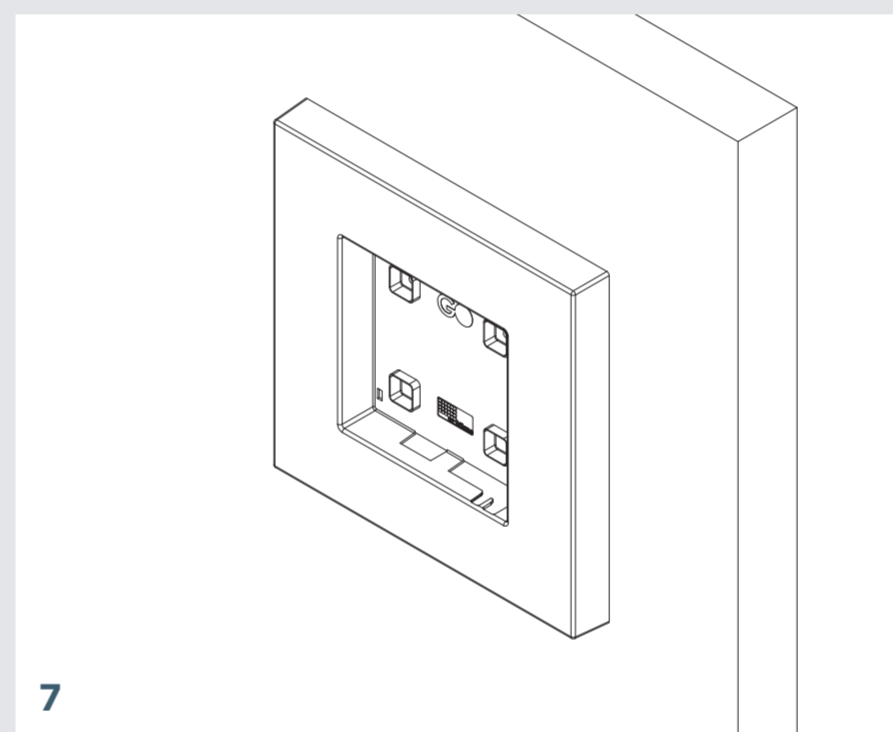

ENJOY GREEN GO FOR O2

^B
DRILL TEMPLATE

17,8 cm / 7,01 inch

17,8 cm / 7,01 inch

Drill holes Ø 6 mm / 15/64 inch

34,3 cm / 13,5 inch

34,3 cm / 13,5 inch

Check out the LivePicture GO videos on YouTube or our website for extra support.