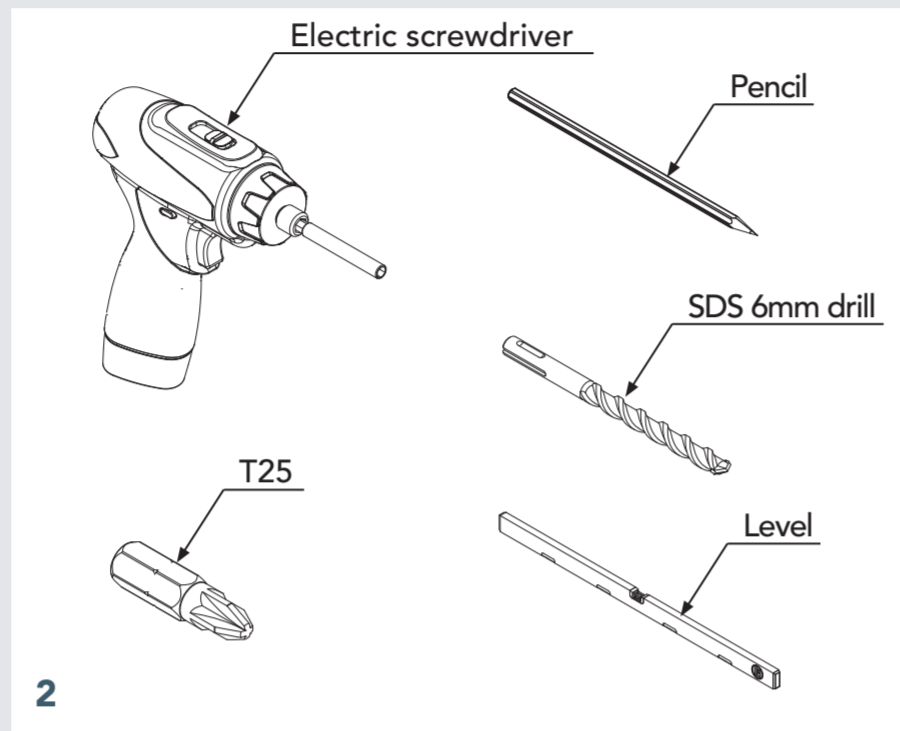

ENJOY GREEN GO FOR O2

^B
DRILL TEMPLATE

17,8 cm / 7,01 inch

17,8 cm / 7,01 inch

Drill holes Ø 6 mm / 15/64 inch

34,3 cm / 13,5 inch

34,3 cm / 13,5 inch

Check out the LivePicture GO videos on YouTube or our website for extra support.