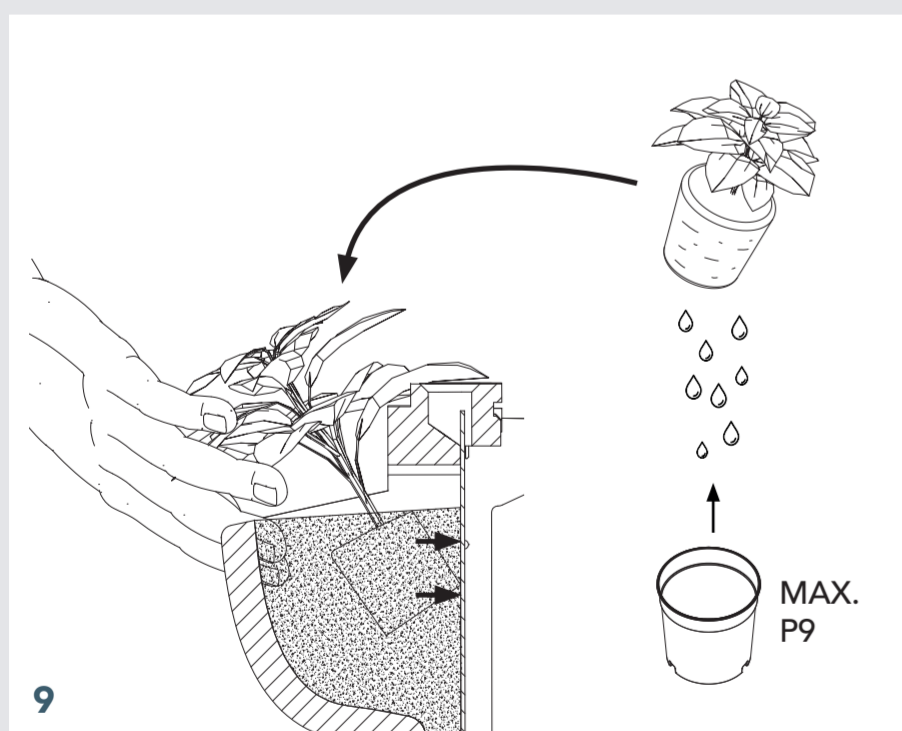

ENJOY GREEN GO FOR O2

^B
DRILL TEMPLATE

17,8 cm / 7,01 inch

17,8 cm / 7,01 inch

Drill holes Ø 6 mm / 15/64 inch

34,3 cm / 13,5 inch

34,3 cm / 13,5 inch

Check out the LivePicture GO videos on YouTube or our website for extra support.