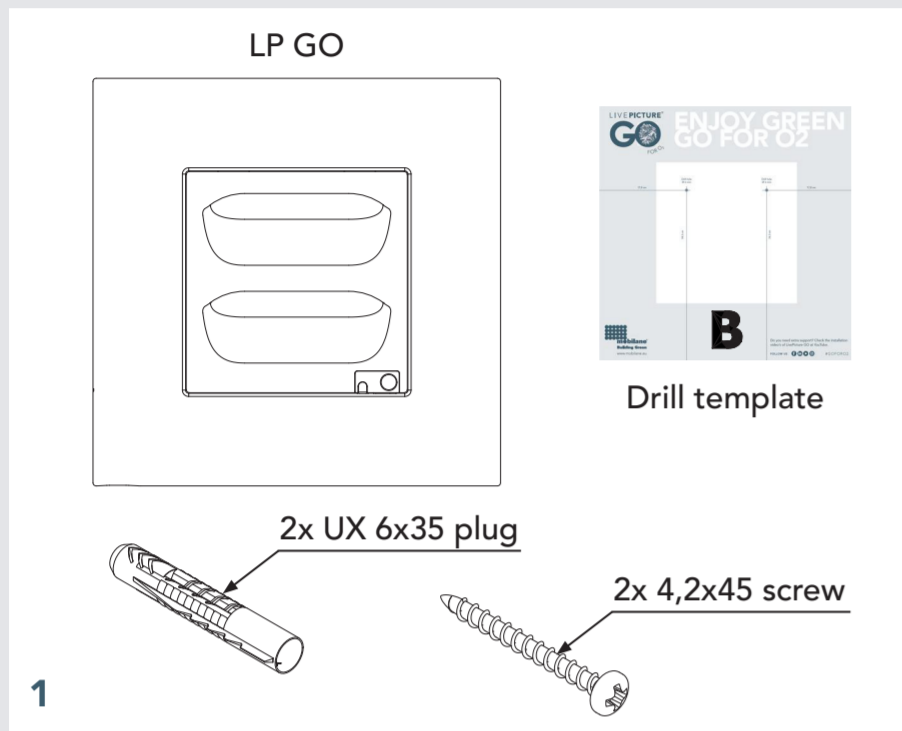

ENJOY GREEN GO FOR O2

^B
DRILL TEMPLATE

17,8 cm / 7,01 inch

17,8 cm / 7,01 inch

Drill holes Ø 6 mm / 15/64 inch

34,3 cm / 13,5 inch

34,3 cm / 13,5 inch

Check out the LivePicture GO videos on YouTube or our website for extra support.