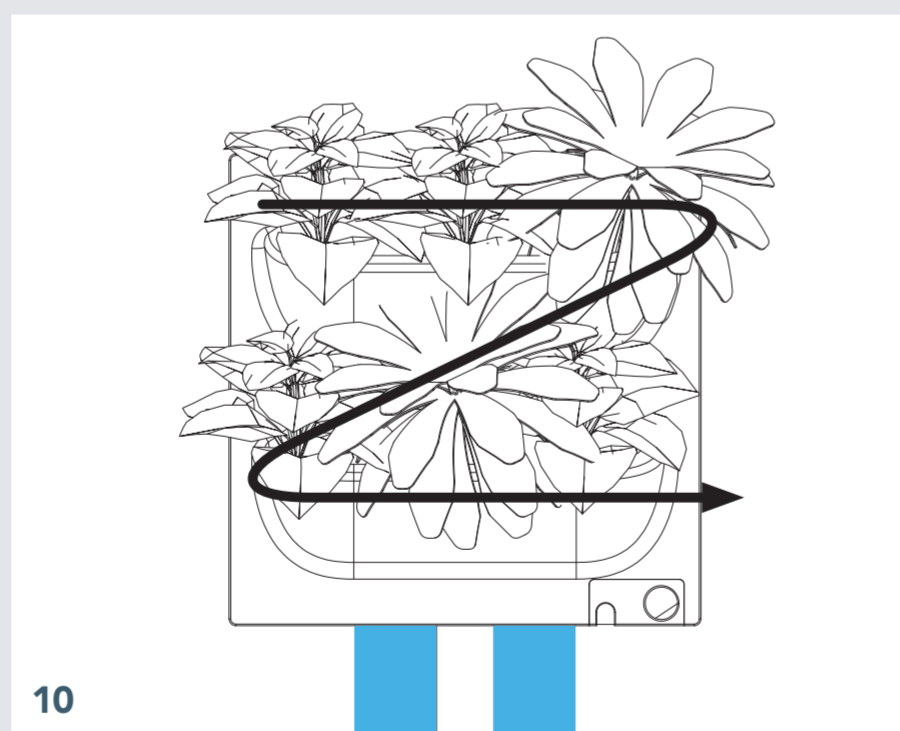

ENJOY GREEN GO FOR O2

^B
DRILL TEMPLATE

17,8 cm / 7,01 inch

17,8 cm / 7,01 inch

Drill holes Ø 6 mm / 15/64 inch

34,3 cm / 13,5 inch

34,3 cm / 13,5 inch

Check out the LivePicture GO videos on YouTube or our website for extra support.