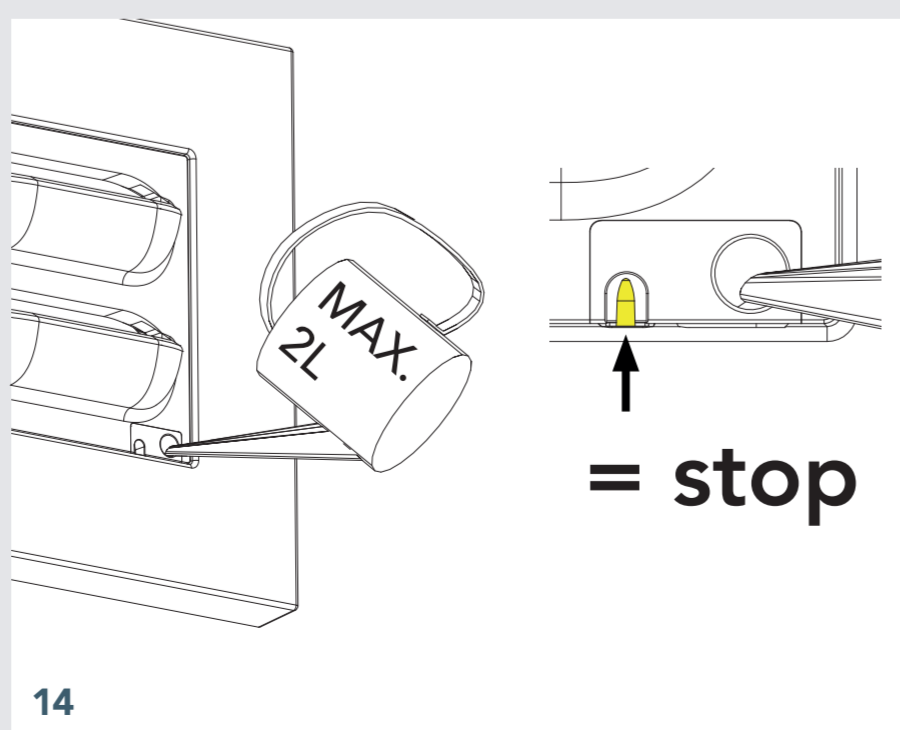

ENJOY GREEN GO FOR O2

^B
DRILL TEMPLATE

17,8 cm / 7,01 inch

17,8 cm / 7,01 inch

Drill holes Ø 6 mm / 15/64 inch

34,3 cm / 13,5 inch

34,3 cm / 13,5 inch

Check out the LivePicture GO videos on YouTube or our website for extra support.