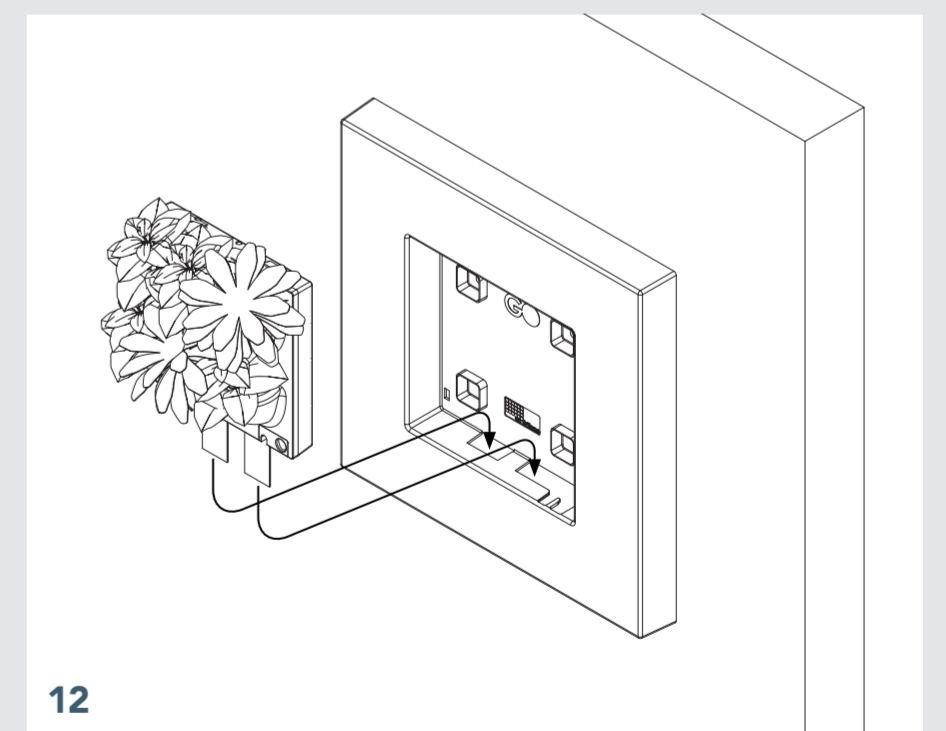

ENJOY GREEN GO FOR O2

^B
DRILL TEMPLATE

17,8 cm / 7,01 inch

17,8 cm / 7,01 inch

Drill holes Ø 6 mm / 15/64 inch

34,3 cm / 13,5 inch

34,3 cm / 13,5 inch

Check out the LivePicture GO videos on YouTube or our website for extra support.