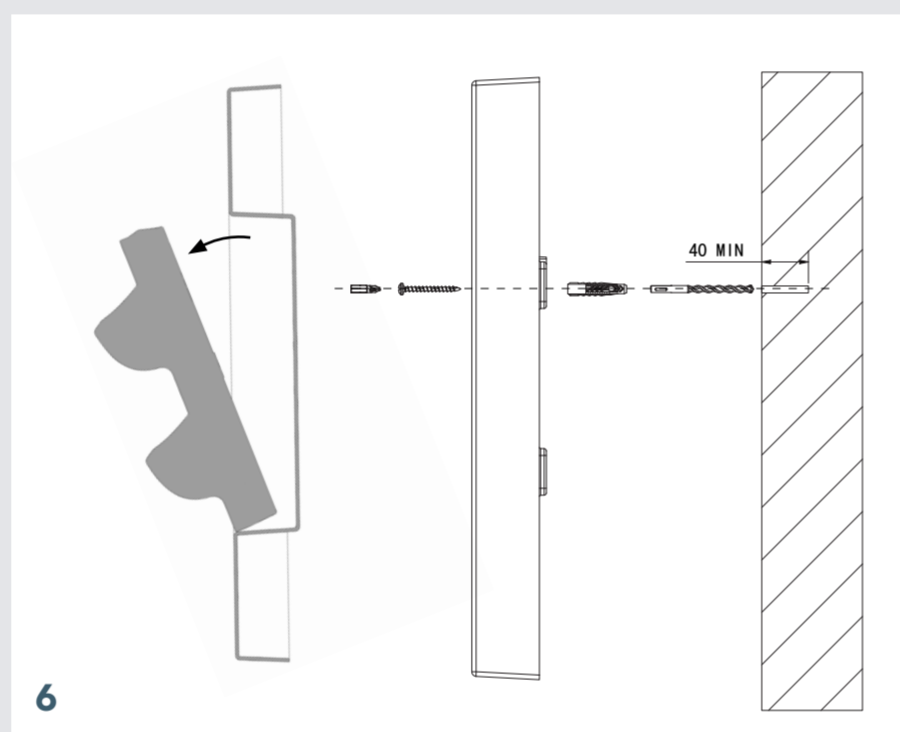

ENJOY GREEN GO FOR O2

^B
DRILL TEMPLATE

17,8 cm / 7,01 inch

17,8 cm / 7,01 inch

Drill holes Ø 6 mm / 15/64 inch

34,3 cm / 13,5 inch

34,3 cm / 13,5 inch

Check out the LivePicture GO videos on YouTube or our website for extra support.