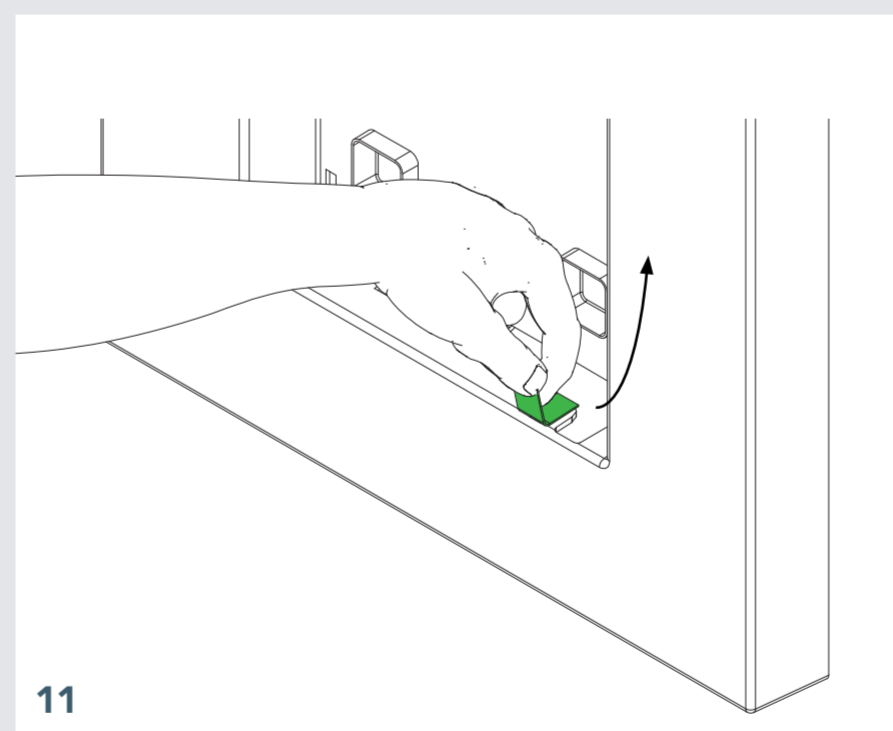

ENJOY GREEN GO FOR O2

^B
DRILL TEMPLATE

17,8 cm / 7,01 inch

17,8 cm / 7,01 inch

Drill holes Ø 6 mm / 15/64 inch

34,3 cm / 13,5 inch

34,3 cm / 13,5 inch

Check out the LivePicture GO videos on YouTube or our website for extra support.