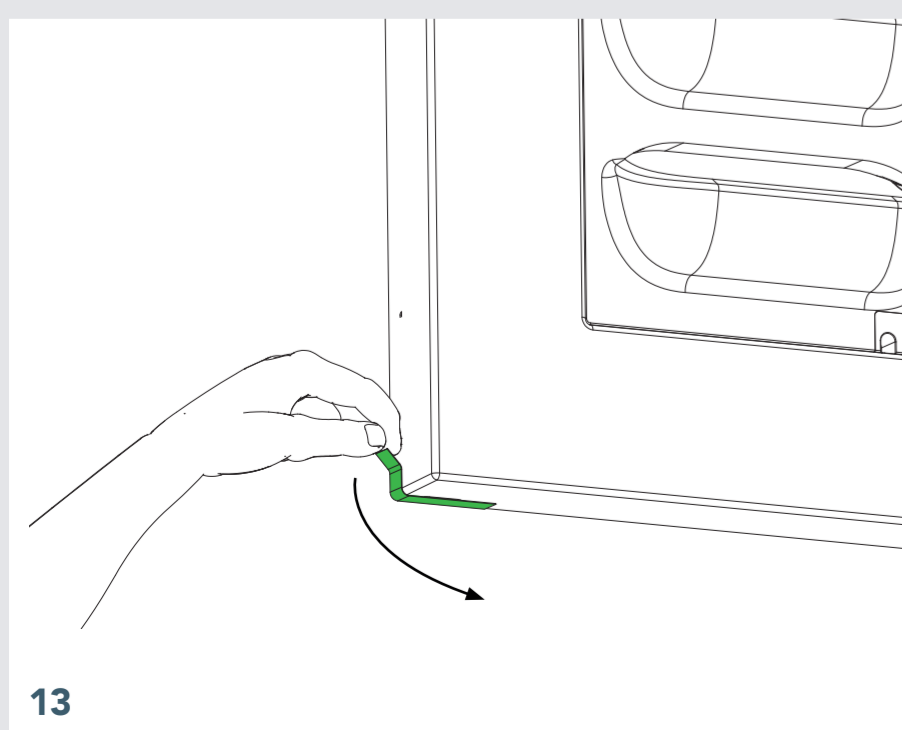

ENJOY GREEN GO FOR O2

^B
DRILL TEMPLATE

17,8 cm / 7,01 inch

17,8 cm / 7,01 inch

Drill holes Ø 6 mm / 15/64 inch

34,3 cm / 13,5 inch

34,3 cm / 13,5 inch

Check out the LivePicture GO videos on YouTube or our website for extra support.