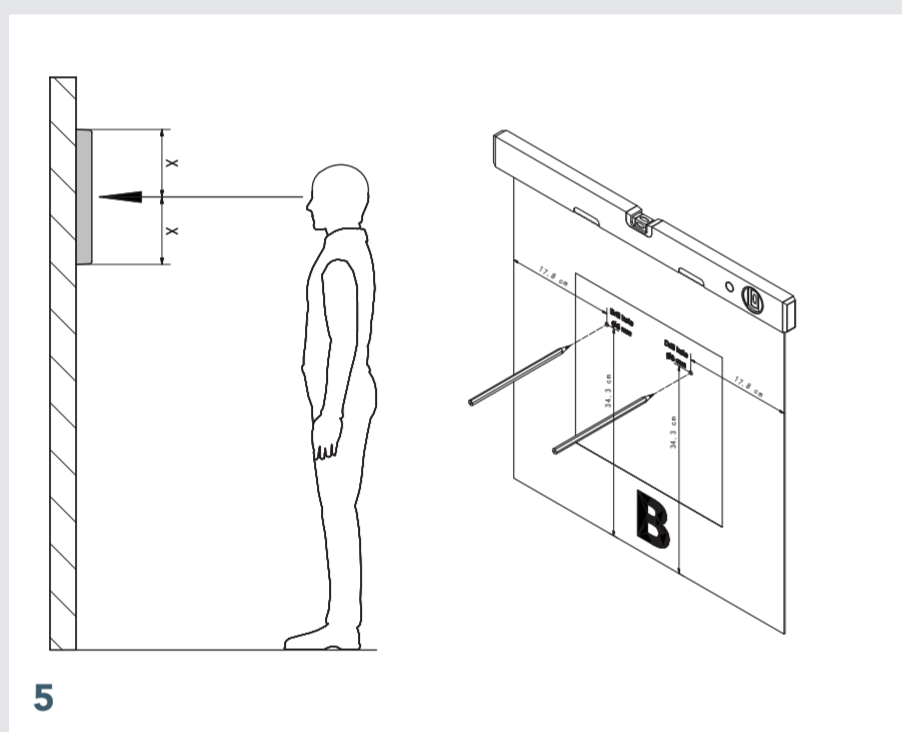

ENJOY GREEN GO FOR O2

^B
DRILL TEMPLATE

17,8 cm / 7,01 inch

17,8 cm / 7,01 inch

Drill holes Ø 6 mm / 15/64 inch

34,3 cm / 13,5 inch

34,3 cm / 13,5 inch

Check out the LivePicture GO videos on YouTube or our website for extra support.