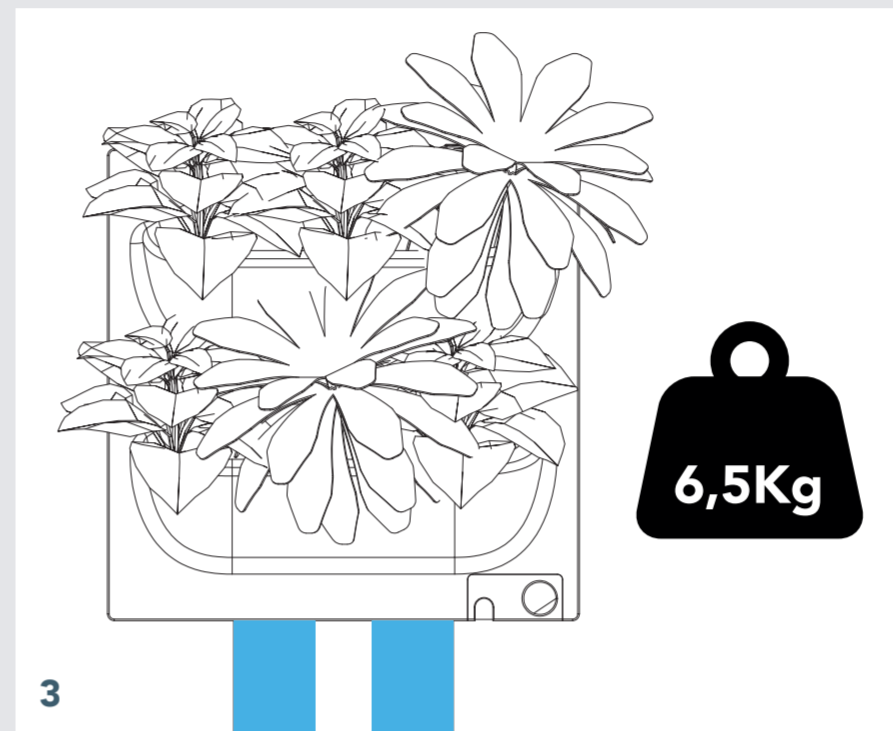

ENJOY GREEN GO FOR O2

^B
DRILL TEMPLATE

17,8 cm / 7,01 inch

17,8 cm / 7,01 inch

Drill holes Ø 6 mm / 15/64 inch

34,3 cm / 13,5 inch

34,3 cm / 13,5 inch

Check out the LivePicture GO videos on YouTube or our website for extra support.