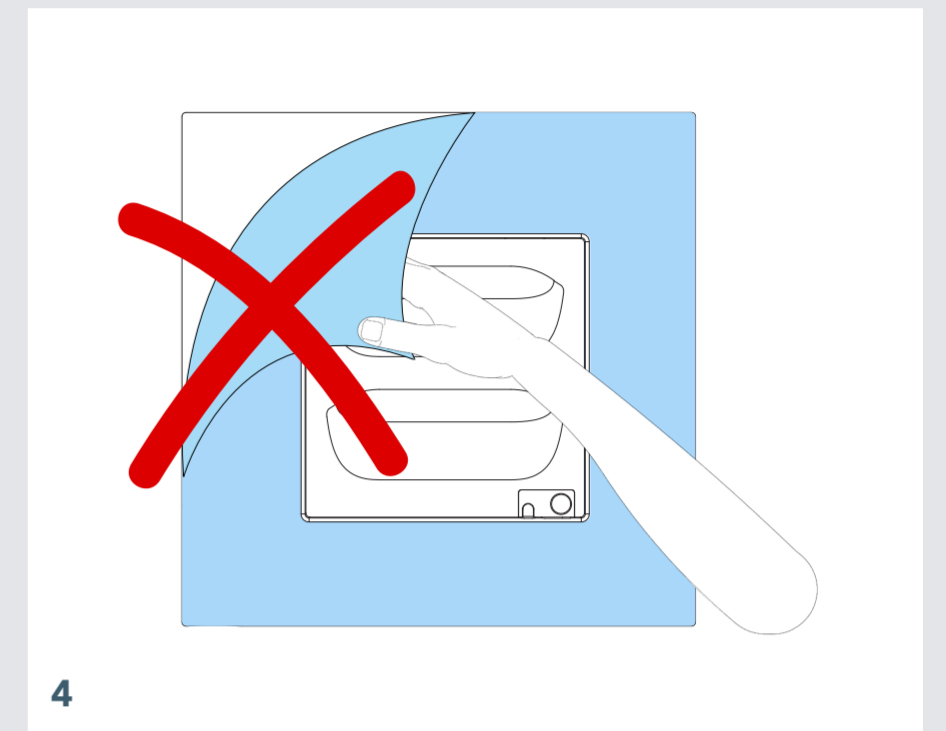

ENJOY GREEN GO FOR O2

^B
DRILL TEMPLATE

17,8 cm / 7,01 inch

17,8 cm / 7,01 inch

Drill holes Ø 6 mm / 15/64 inch

34,3 cm / 13,5 inch

34,3 cm / 13,5 inch

Check out the LivePicture GO videos on YouTube or our website for extra support.