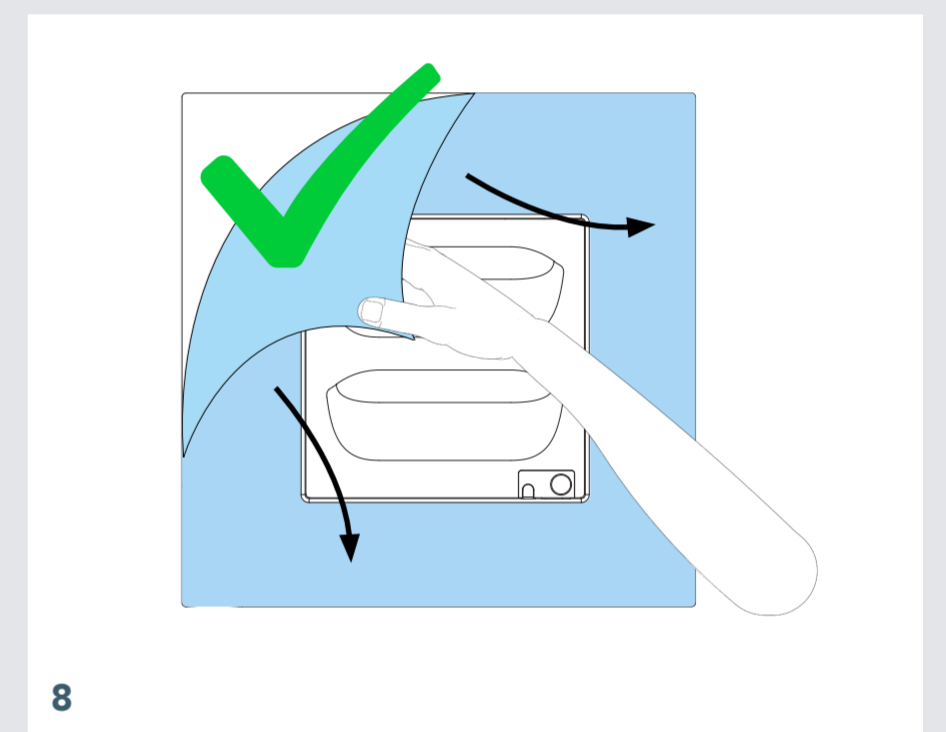

ENJOY GREEN GO FOR O2

^B
DRILL TEMPLATE

17,8 cm / 7,01 inch

17,8 cm / 7,01 inch

Drill holes Ø 6 mm / 15/64 inch

34,3 cm / 13,5 inch

34,3 cm / 13,5 inch

Check out the LivePicture GO videos on YouTube or our website for extra support.