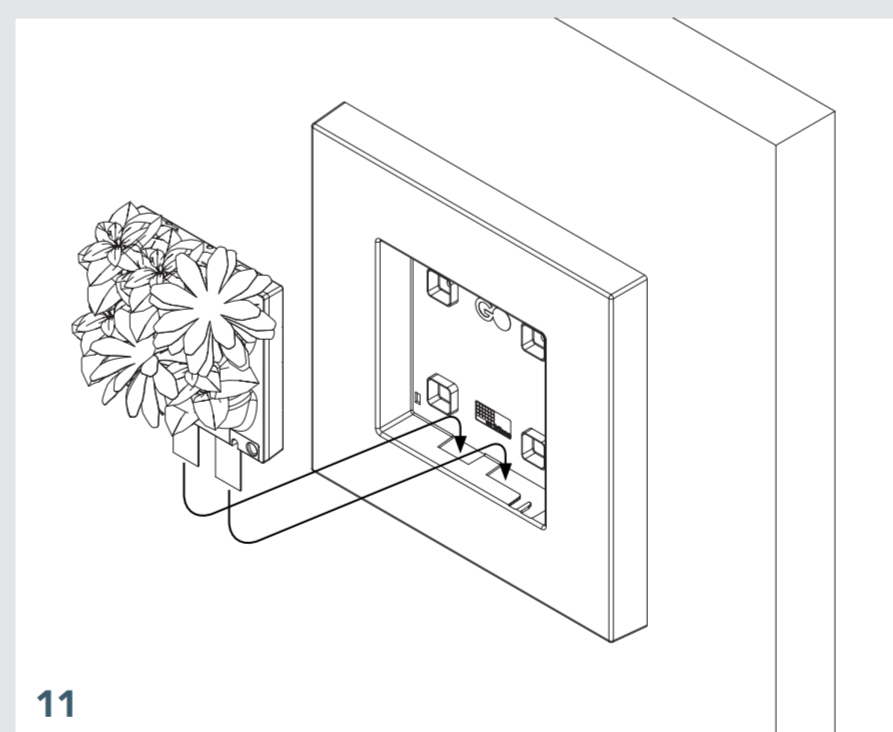

# ENJOY GREEN GO FOR O2

<sup>B</sup>  
DRILL TEMPLATE

17,8 cm / 7,01 inch

17,8 cm / 7,01 inch

Drill holes Ø 6 mm / 15/64 inch

34,3 cm / 13,5 inch

34,3 cm / 13,5 inch

Check out the LivePicture GO videos on YouTube or our website for extra support.