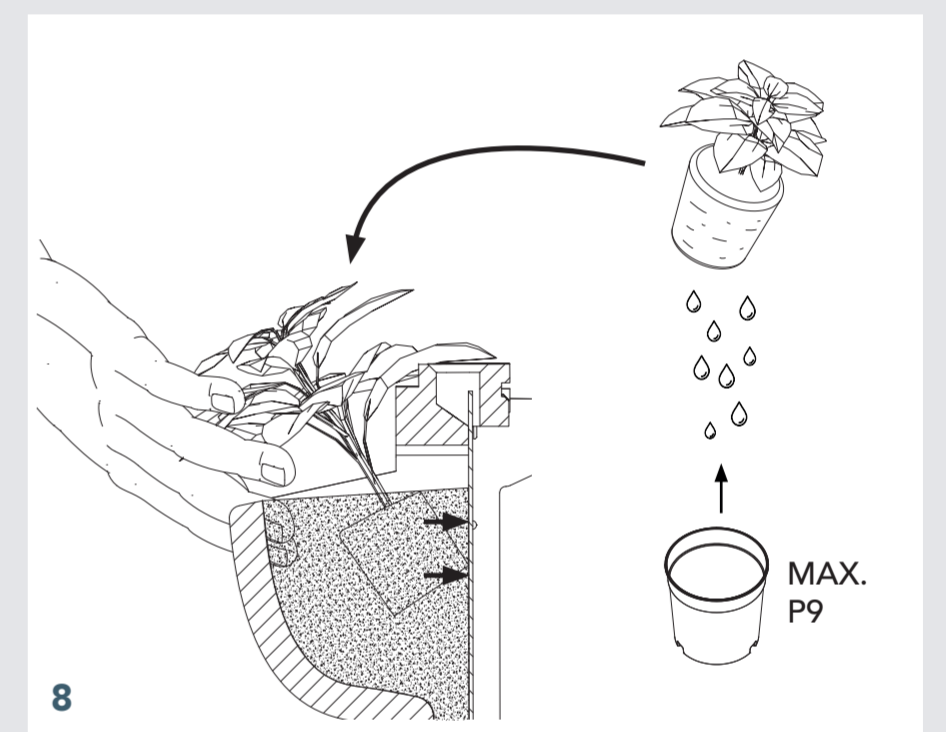

# ENJOY GREEN GO FOR O2

<sup>B</sup>  
DRILL TEMPLATE

17,8 cm / 7,01 inch

17,8 cm / 7,01 inch

Drill holes Ø 6 mm / 15/64 inch

34,3 cm / 13,5 inch

34,3 cm / 13,5 inch

Check out the LivePicture GO videos on YouTube or our website for extra support.