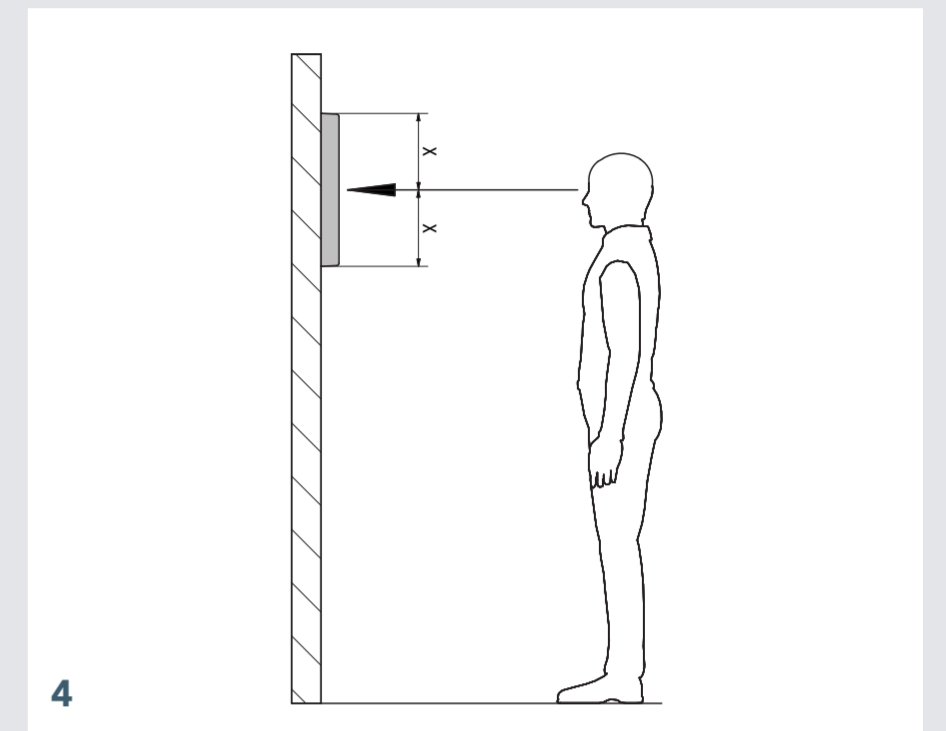

# ENJOY GREEN GO FOR O2

<sup>B</sup>  
DRILL TEMPLATE

17,8 cm / 7,01 inch

17,8 cm / 7,01 inch

Drill holes Ø 6 mm / 15/64 inch

34,3 cm / 13,5 inch

34,3 cm / 13,5 inch

Check out the LivePicture GO videos on YouTube or our website for extra support.