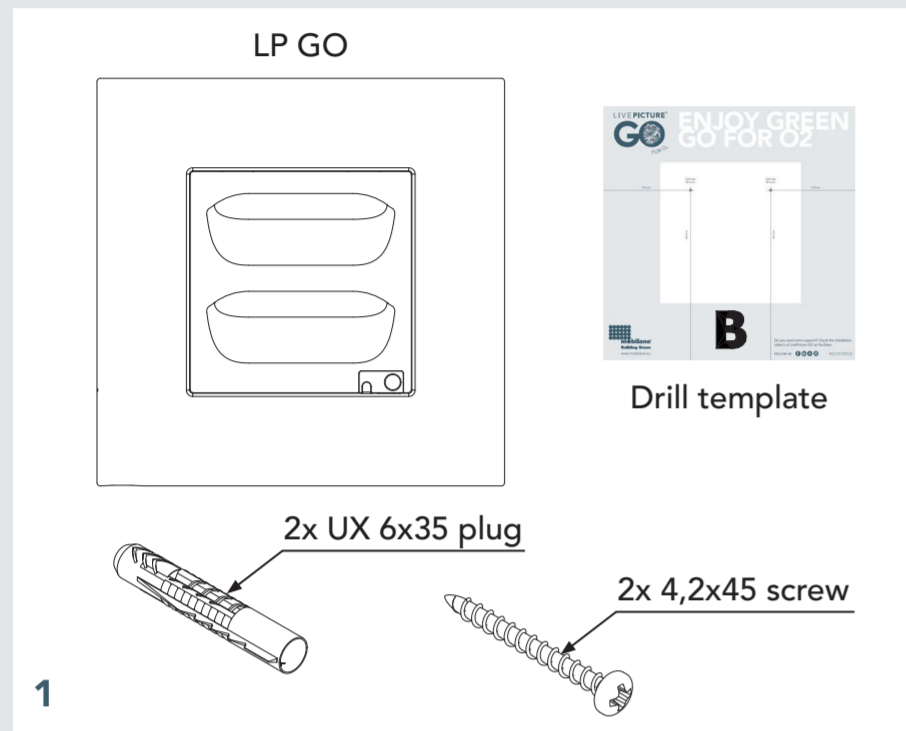

# ENJOY GREEN GO FOR O2

<sup>B</sup>  
DRILL TEMPLATE

17,8 cm / 7,01 inch

17,8 cm / 7,01 inch

Drill holes Ø 6 mm / 15/64 inch

34,3 cm / 13,5 inch

34,3 cm / 13,5 inch

Check out the LivePicture GO videos on YouTube or our website for extra support.