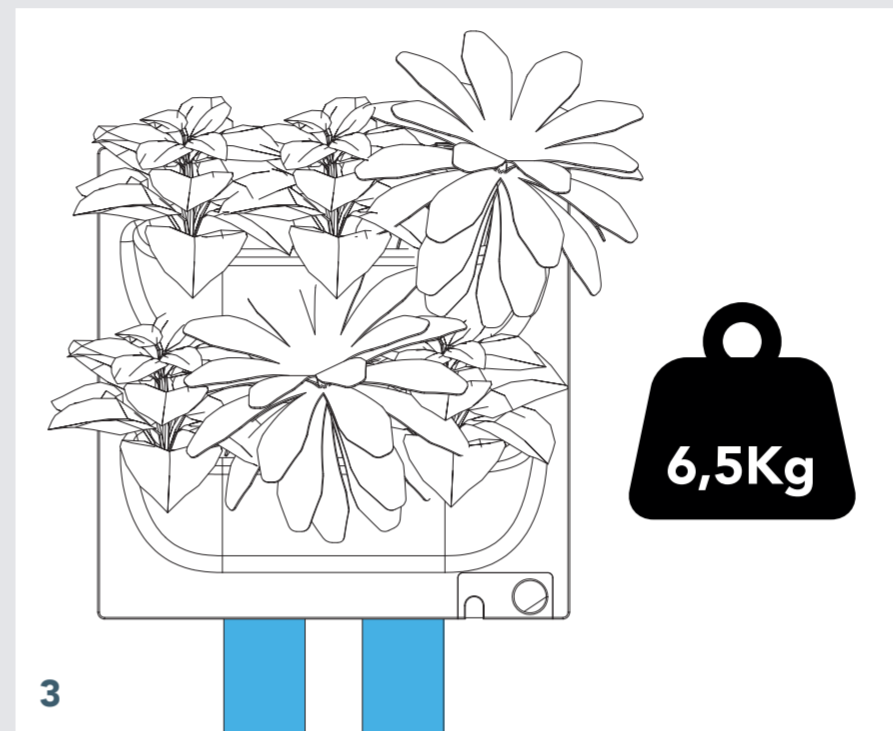

# ENJOY GREEN GO FOR O2

<sup>B</sup>  
DRILL TEMPLATE

17,8 cm / 7,01 inch

17,8 cm / 7,01 inch

Drill holes Ø 6 mm / 15/64 inch

34,3 cm / 13,5 inch

34,3 cm / 13,5 inch

Check out the LivePicture GO videos on YouTube or our website for extra support.