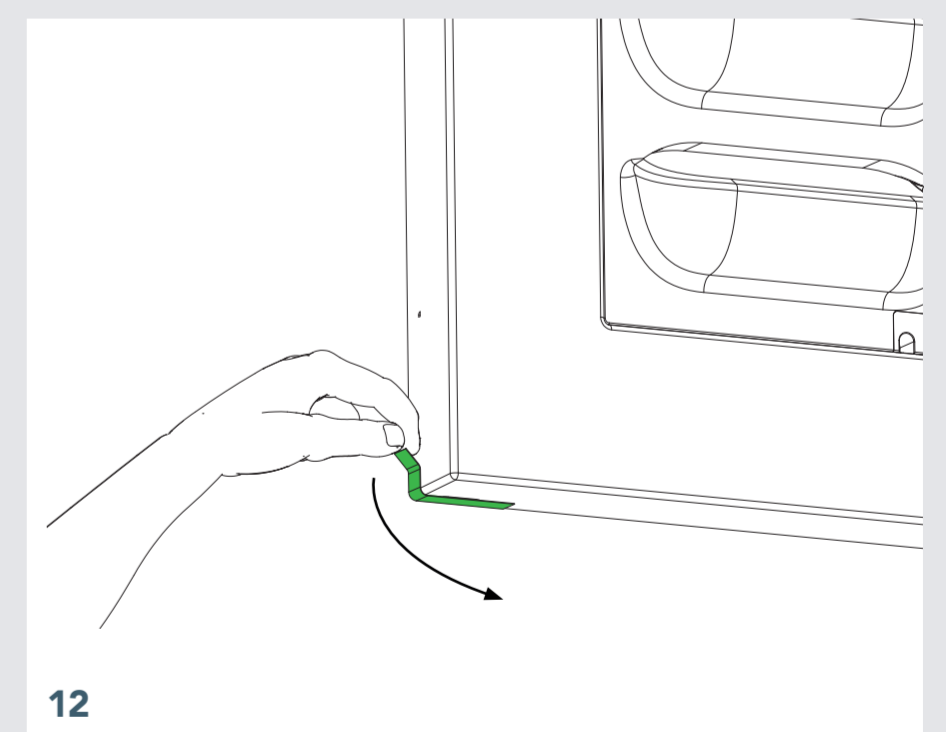

# ENJOY GREEN GO FOR O2

<sup>B</sup>  
DRILL TEMPLATE

17,8 cm / 7,01 inch

17,8 cm / 7,01 inch

Drill holes Ø 6 mm / 15/64 inch

34,3 cm / 13,5 inch

34,3 cm / 13,5 inch

Check out the LivePicture GO videos on YouTube or our website for extra support.