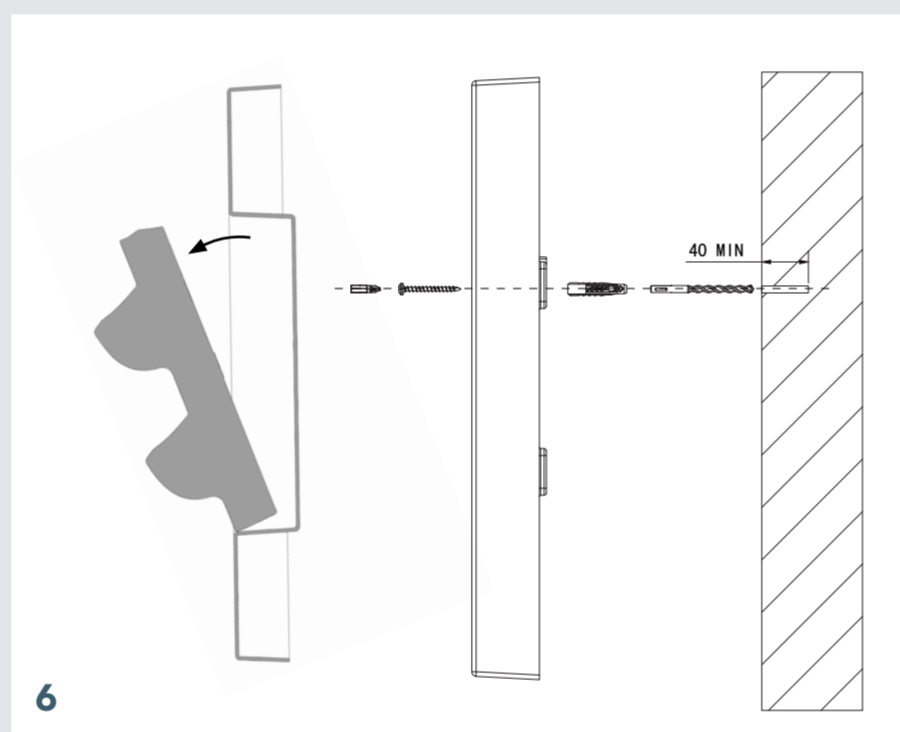

# ENJOY GREEN GO FOR O2

<sup>B</sup>  
DRILL TEMPLATE

17,8 cm / 7,01 inch

17,8 cm / 7,01 inch

Drill holes Ø 6 mm / 15/64 inch

34,3 cm / 13,5 inch

34,3 cm / 13,5 inch

Check out the LivePicture GO videos on YouTube or our website for extra support.