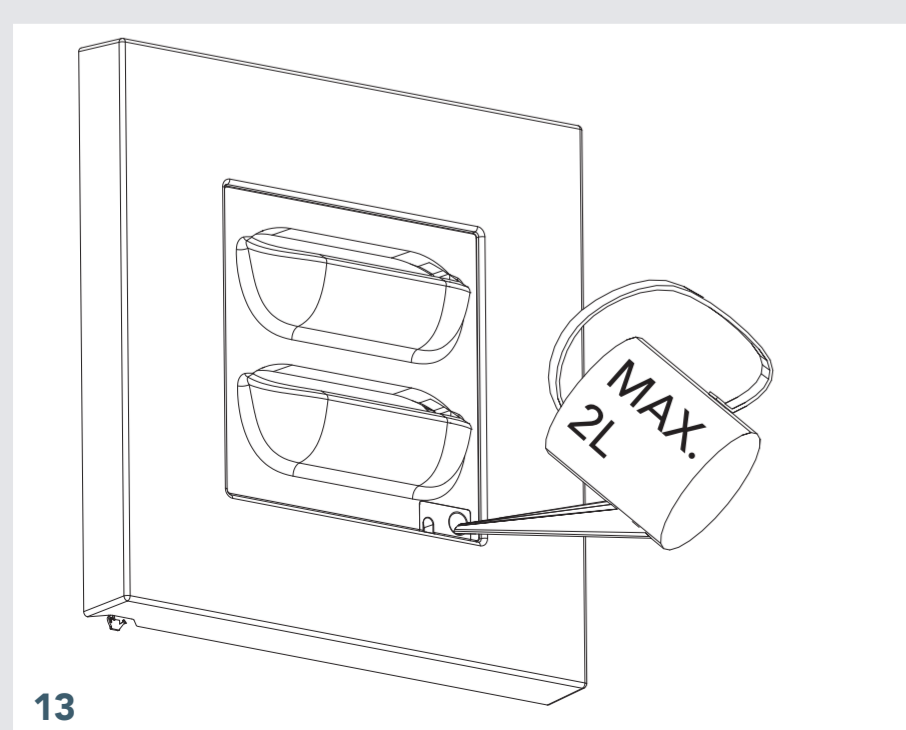

# ENJOY GREEN GO FOR O2

<sup>B</sup>  
DRILL TEMPLATE

17,8 cm / 7,01 inch

17,8 cm / 7,01 inch

Drill holes Ø 6 mm / 15/64 inch

34,3 cm / 13,5 inch

34,3 cm / 13,5 inch

Check out the LivePicture GO videos on YouTube or our website for extra support.