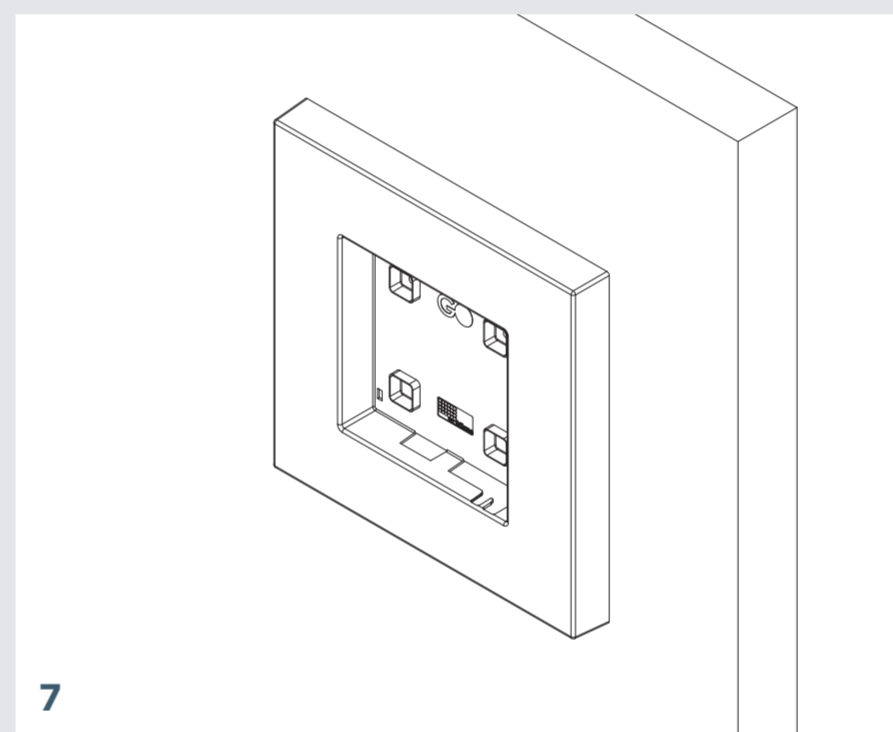

# ENJOY GREEN GO FOR O2

<sup>B</sup>  
DRILL TEMPLATE

17,8 cm / 7,01 inch

17,8 cm / 7,01 inch

Drill holes Ø 6 mm / 15/64 inch

34,3 cm / 13,5 inch

34,3 cm / 13,5 inch

Check out the LivePicture GO videos on YouTube or our website for extra support.