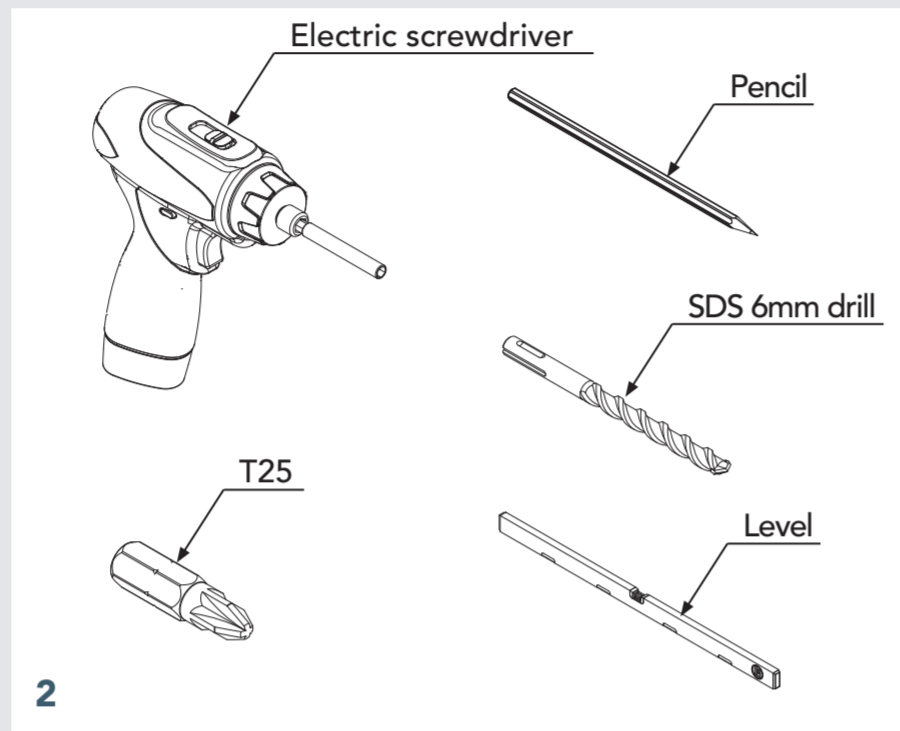

# ENJOY GREEN GO FOR O2

<sup>B</sup>  
DRILL TEMPLATE

17,8 cm / 7,01 inch

17,8 cm / 7,01 inch

Drill holes Ø 6 mm / 15/64 inch

34,3 cm / 13,5 inch

34,3 cm / 13,5 inch

Check out the LivePicture GO videos on YouTube or our website for extra support.