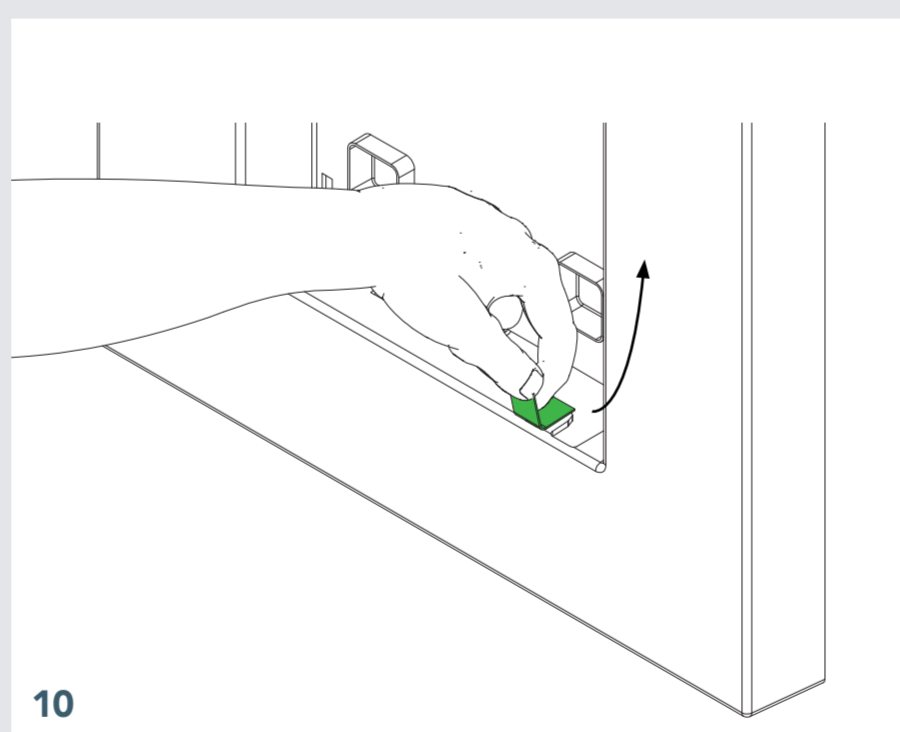

# ENJOY GREEN GO FOR O2

<sup>B</sup>  
DRILL TEMPLATE

17,8 cm / 7,01 inch

17,8 cm / 7,01 inch

Drill holes Ø 6 mm / 15/64 inch

34,3 cm / 13,5 inch

34,3 cm / 13,5 inch

Check out the LivePicture GO videos on YouTube or our website for extra support.