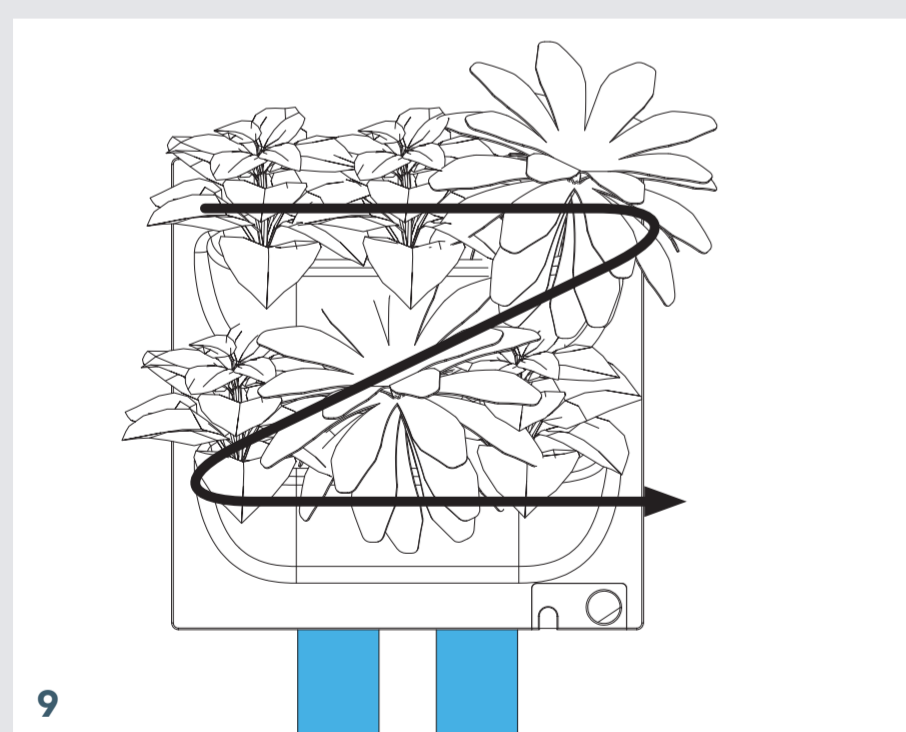

# ENJOY GREEN GO FOR O2

<sup>B</sup>  
DRILL TEMPLATE

17,8 cm / 7,01 inch

17,8 cm / 7,01 inch

Drill holes Ø 6 mm / 15/64 inch

34,3 cm / 13,5 inch

34,3 cm / 13,5 inch

Check out the LivePicture GO videos on YouTube or our website for extra support.