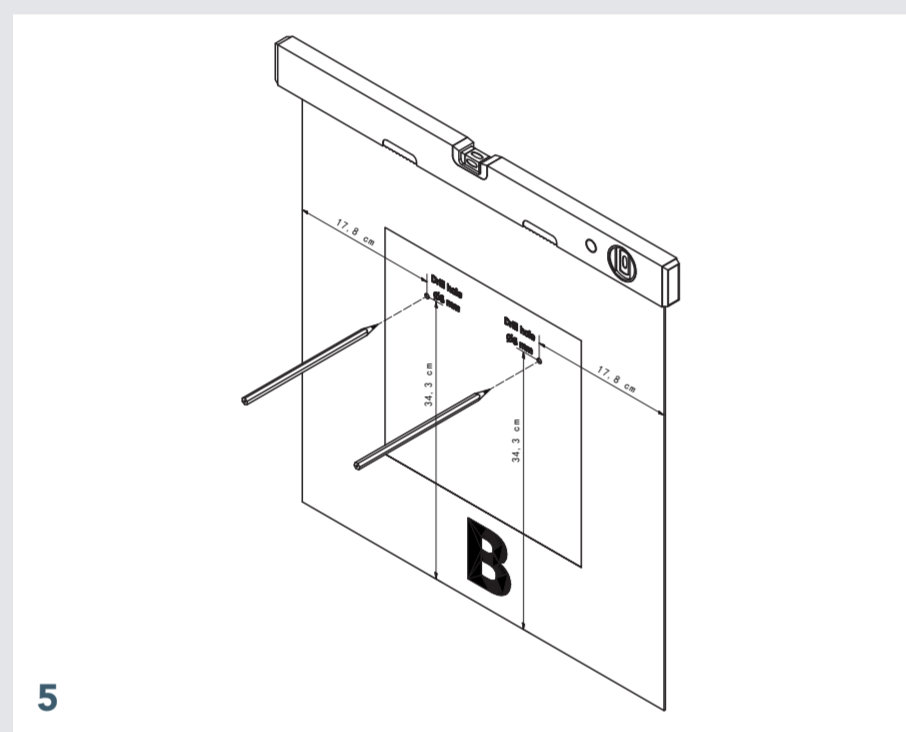

# ENJOY GREEN GO FOR O2

<sup>B</sup>  
DRILL TEMPLATE

17,8 cm / 7,01 inch

17,8 cm / 7,01 inch

Drill holes Ø 6 mm / 15/64 inch

34,3 cm / 13,5 inch

34,3 cm / 13,5 inch

Check out the LivePicture GO videos on YouTube or our website for extra support.