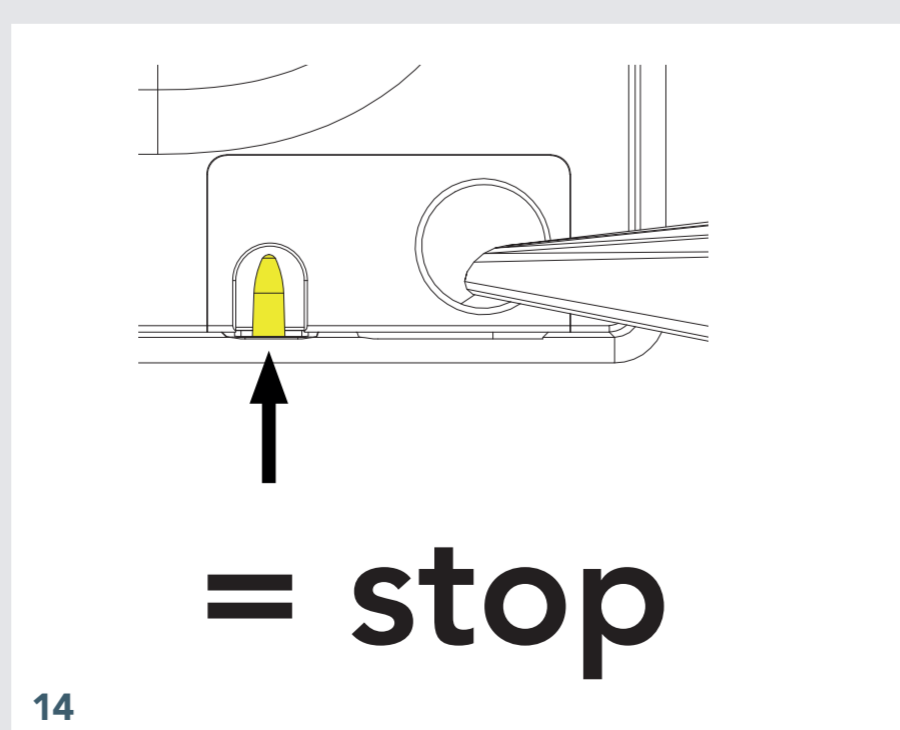

# ENJOY GREEN GO FOR O2

<sup>B</sup>  
DRILL TEMPLATE

17,8 cm / 7,01 inch

17,8 cm / 7,01 inch

Drill holes Ø 6 mm / 15/64 inch

34,3 cm / 13,5 inch

34,3 cm / 13,5 inch

Check out the LivePicture GO videos on YouTube or our website for extra support.