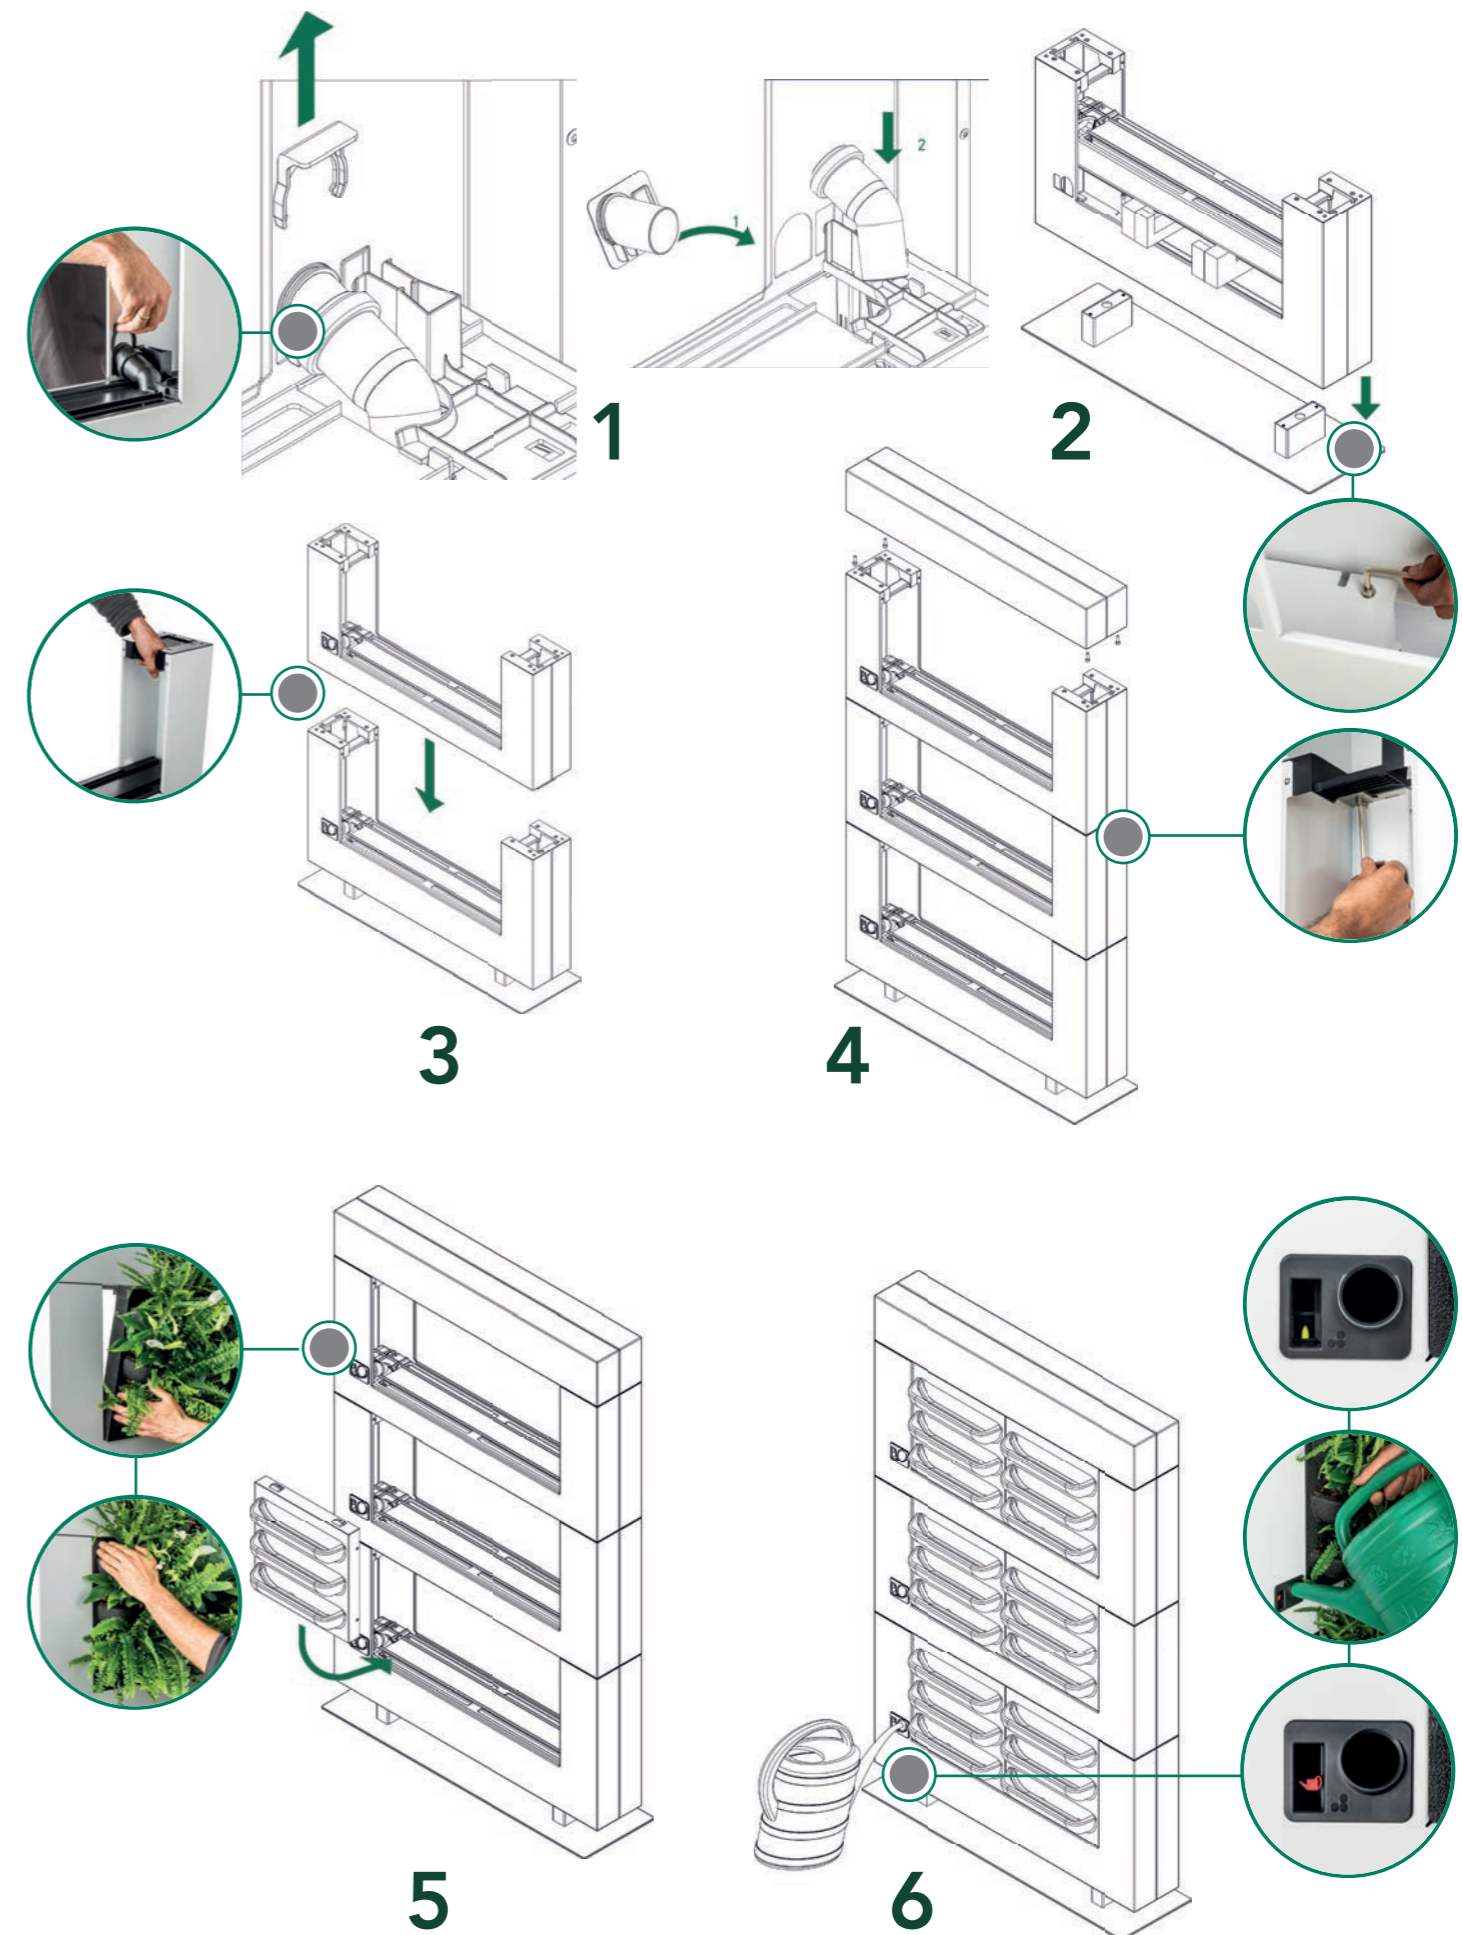

INSTALLATION & MAINTENANCE

The LiveDivider comes with a installation manual. The modules can be easily stacked on top of each other and are attached to one another with four screws. The location of the LiveDivider PLUS should be taken into consideration when selecting the plants. Read the PlantGuide on the Mobilane website for tips.

RECOMMENDATIONS

- LiveDivider PLUS consists of a base module that can be expanded with one or two Plus modules as required. Two people are required for fast and proper installation of a LiveDivider PLUS.
- For optimal plant growth, it is recommend to use fertilizer like LiveFeed and to install the LiveDivider PLUS in a location with sufficient natural light.
- Each module has its own filling opening for watering.

PRUNING

The plants in the cassettes can be pruned throughout the year. Pruning dead or unhealthy material will stimulate new growth, making the plants become fuller and more compact and helping them retain their green and fresh appearance.