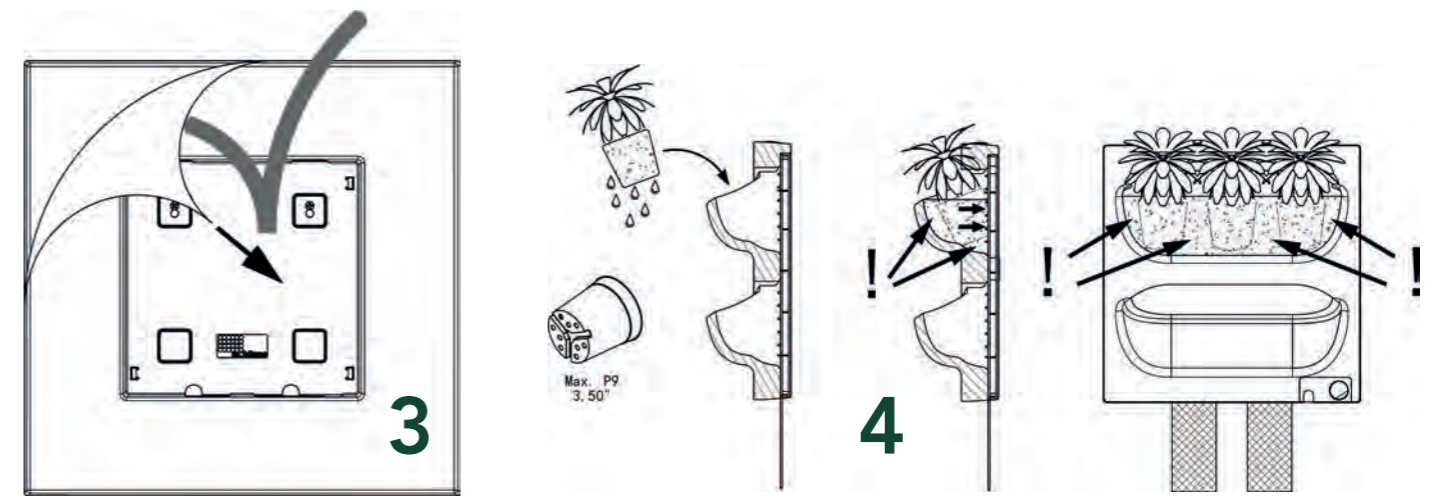

INSTALLATION & MAINTENANCE

LivePicture GO installation requires a spirit level, pencil and drill. All wall mounting materials are included. The LivePicture GO comes with a template and instructions and can be easily attached to a vertical surface with two screws. You can fill the slots of the removable plant cassette with plants according to your own preference and taste. Your choice of plants must be made based upon a few factors; location and light levels as to where the LivePicture GO will be installed. View the PlantGuide on our website for tips.

WATERING

Thanks to the low-maintenance system, the plants remain beautiful and vibrant for many years. The water tank is sufficient to provide the plants with water for approximately $\pm$ 4 weeks. No electricity or a pump is needed, so the LivePicture GO can hang in any desired location. The water empty indicator - indicates when the water reservoir will need to be topped up. The capillary action of the plant cassette provides the plants with the right amount of water. The frame can be cleaned with a soft micro cloth. The use of aggressive cleaning agents is not recommended.

PRUNING

Pruning of the plants in the cassettes can be done throughout the year. Pruning dead or unhealthy material will encourage new growth. The planting becomes more compact, fuller and retains its fresh appearance when regularly pruned.