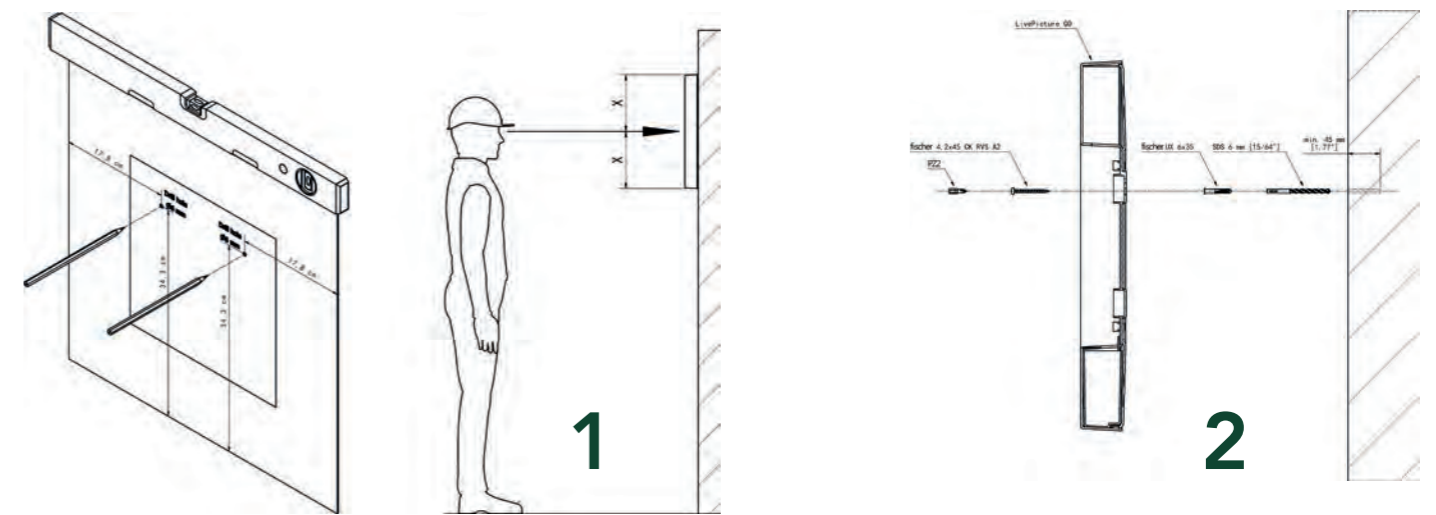

INSTALLATION & MAINTENANCE

LivePicture GO installation requires a spirit level, pencil and drill. All wall mounting materials are included. The LivePicture GO comes with a template and instructions and can be easily attached to a vertical surface with two screws. You can fill the slots of the removable plant cassette with plants according to your own preference and taste. Your choice of plants must be made based upon a few factors; location and light levels as to where the LivePicture GO will be installed. View the PlantGuide on our website for tips.

WATERING

Thanks to the low-maintenance system, the plants remain beautiful and vibrant for many years. The water tank is sufficient to provide the plants with water for approximately $\pm$ 4 weeks. No electricity or a pump is needed, so the LivePicture GO can hang in any desired location. The water empty indicator - indicates when the water reservoir will need to be topped up. The capillary action of the plant cassette provides the plants with the right amount of water. The frame can be cleaned with a soft micro cloth. The use of aggressive cleaning agents is not recommended.

PRUNING

Pruning of the plants in the cassettes can be done throughout the year. Pruning dead or unhealthy material will encourage new growth. The planting becomes more compact, fuller and retains its fresh appearance when regularly pruned.