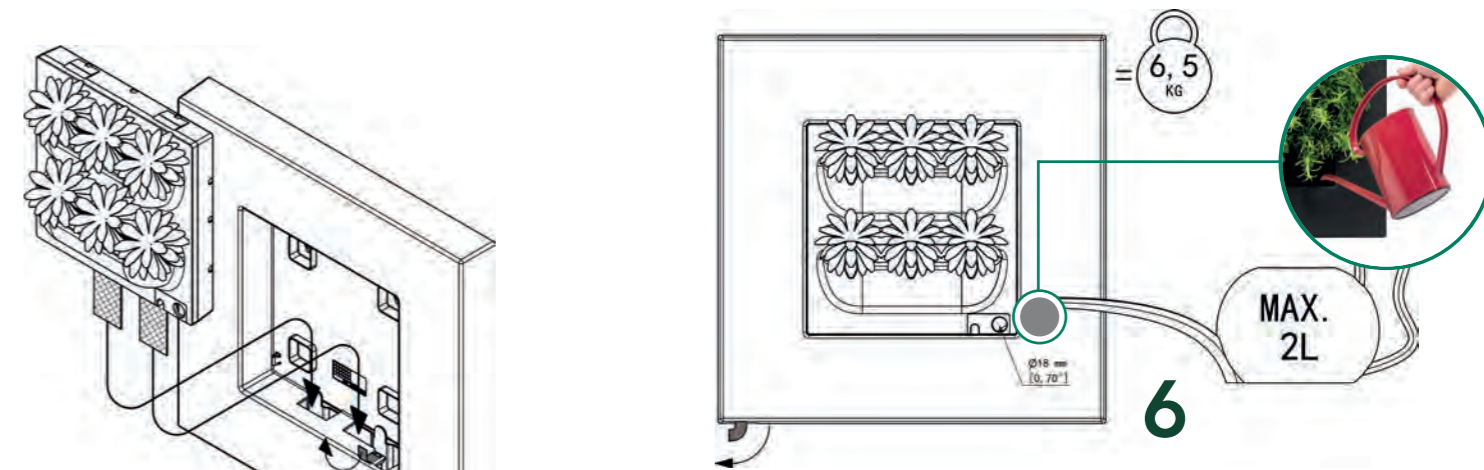

INSTALLATION & MAINTENANCE

LivePicture GO installation requires a spirit level, pencil and drill. All wall mounting materials are included. The LivePicture GO comes with a template and instructions and can be easily attached to a vertical surface with two screws. You can fill the slots of the removable plant cassette with plants according to your own preference and taste. Your choice of plants must be made based upon a few factors; location and light levels as to where the LivePicture GO will be installed. View the PlantGuide on our website for tips.

WATERING

Thanks to the low-maintenance system, the plants remain beautiful and vibrant for many years. The water tank is sufficient to provide the plants with water for approximately $\pm$ 4 weeks. No electricity or a pump is needed, so the LivePicture GO can hang in any desired location. The water empty indicator - indicates when the water reservoir will need to be topped up. The capillary action of the plant cassette provides the plants with the right amount of water. The frame can be cleaned with a soft micro cloth. The use of aggressive cleaning agents is not recommended.

PRUNING

Pruning of the plants in the cassettes can be done throughout the year. Pruning dead or unhealthy material will encourage new growth. The planting becomes more compact, fuller and retains its fresh appearance when regularly pruned.