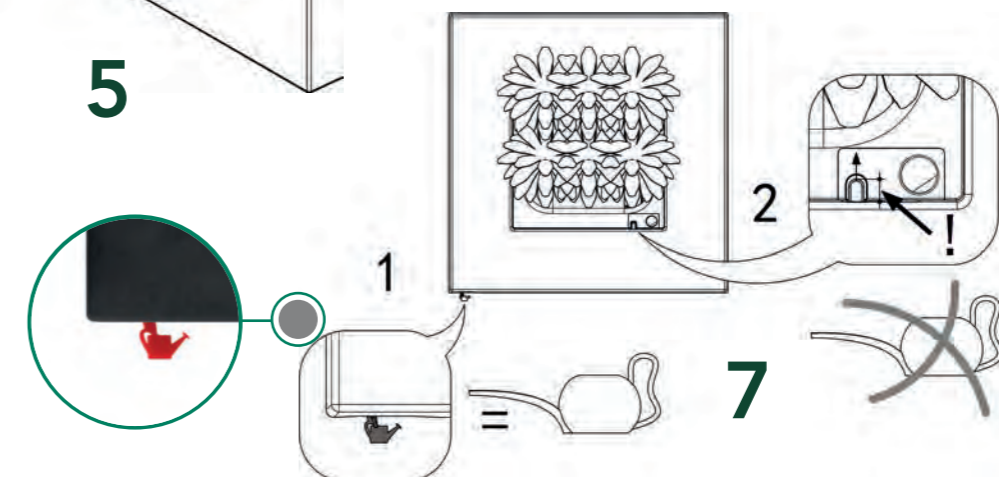

INSTALLATION & MAINTENANCE

LivePicture GO installation requires a spirit level, pencil and drill. All wall mounting materials are included. The LivePicture GO comes with a template and instructions and can be easily attached to a vertical surface with two screws. You can fill the slots of the removable plant cassette with plants according to your own preference and taste. Your choice of plants must be made based upon a few factors; location and light levels as to where the LivePicture GO will be installed. View the PlantGuide on our website for tips.

WATERING

Thanks to the low-maintenance system, the plants remain beautiful and vibrant for many years. The water tank is sufficient to provide the plants with water for approximately $\pm$ 4 weeks. No electricity or a pump is needed, so the LivePicture GO can hang in any desired location. The water empty indicator - indicates when the water reservoir will need to be topped up. The capillary action of the plant cassette provides the plants with the right amount of water. The frame can be cleaned with a soft micro cloth. The use of aggressive cleaning agents is not recommended.

PRUNING

Pruning of the plants in the cassettes can be done throughout the year. Pruning dead or unhealthy material will encourage new growth. The planting becomes more compact, fuller and retains its fresh appearance when regularly pruned.