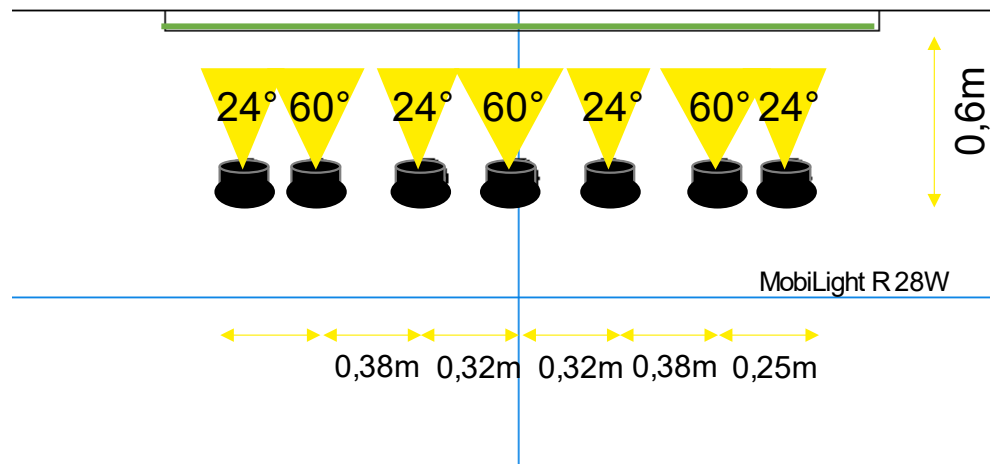

Requirements		Quantity
MobiLight R28W24°	Excl. driver	4
MobiLight R28W60°	Excl. driver	3
Driver	On/off	7

LivePanel PACK 6 x 4