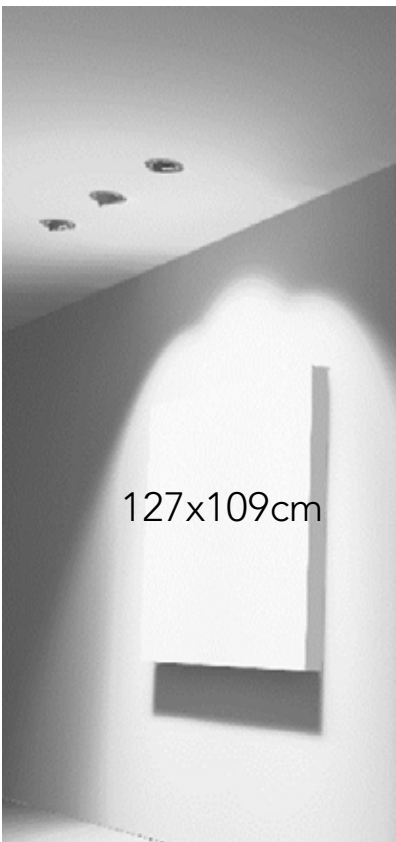

Requirements		Quantity
MobiLight R28W24°	Excl. driver	2
MobiLightR28W60°	Excl. driver	1
Driver	On/off	3

LivePanel PACK 3 x 2