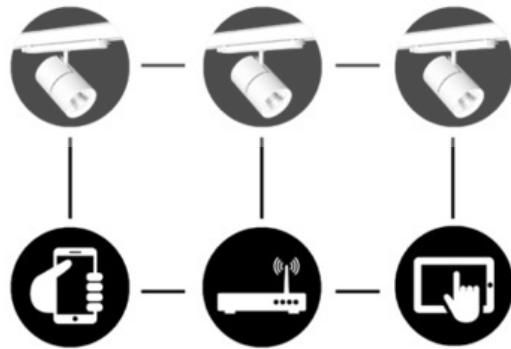

Requirements		Quantity
MobiLight R28W24°	Excl. driver	4
MobiLight R28W60°	Excl. driver	3
Driver	On/off	7

LivePanel PACK 6 x 4

Use the Molto Luce Smart APP to control the lighting system. Whether a single luminaire, group or the entire network, the app allows you to programme timing schedules to suit.