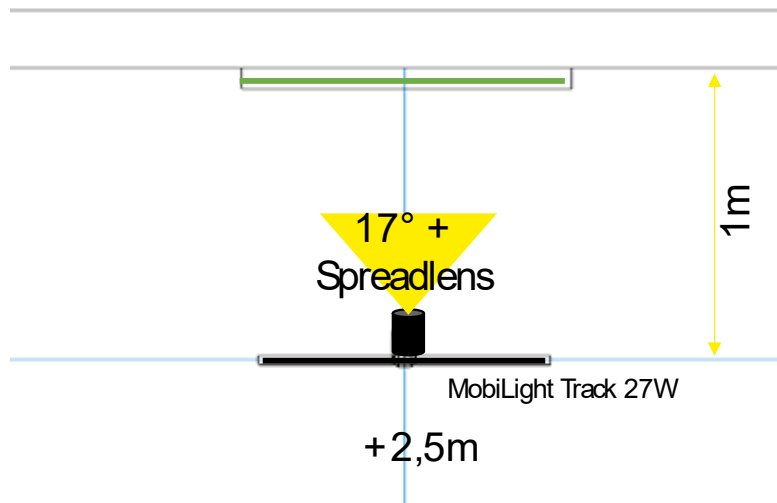

Requirements		Quantity
3-Phase Track white | black | grey	1m	1
Starter white | black | grey		1
End Cap white | black | grey		1
Nounting Block white | black | grey		2
MobiLight Track 27W	On/Off	1
Spread Lens		1