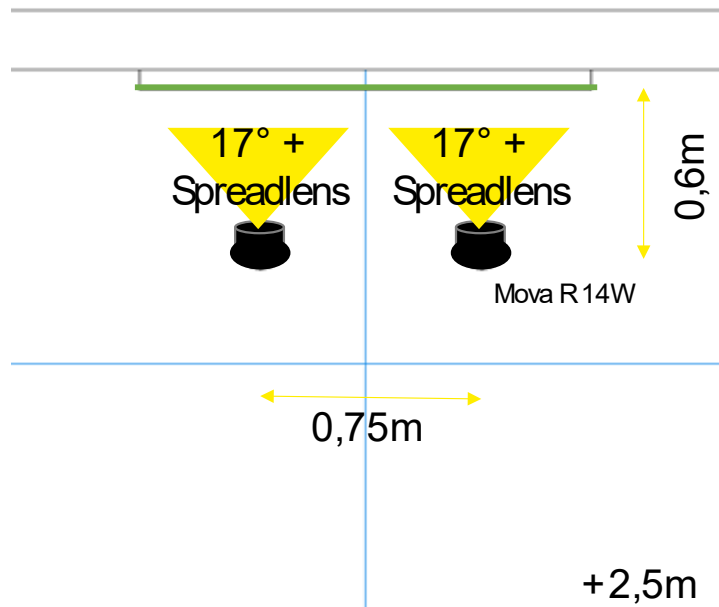

Requirements		Quantity
MobiLight R 14W	Excl. driver	2
Lens Spread		2
Driver	On/off	2