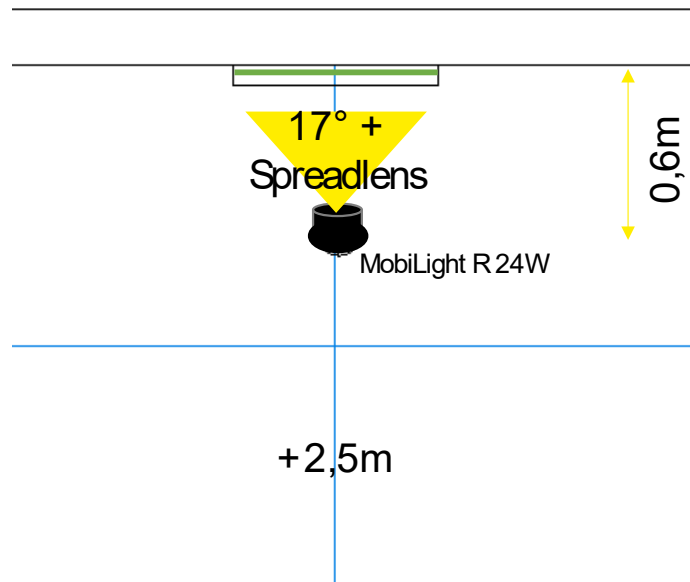

## MobiLight R

Controls

Finishes

Bulb Colours

Power	12-35W
Lumen Output	1500-4100lm
Colour Fastness	CRi90+

Light Beams

LivePanel Indoor

Requirements		Quantity
3-Phase Track white   black   grey	1m	1
Starter white   black   grey		1
End Cap white   black   grey		1
Nounting Block white   black   grey		2
MobiLight Track 27W	On/Off	1