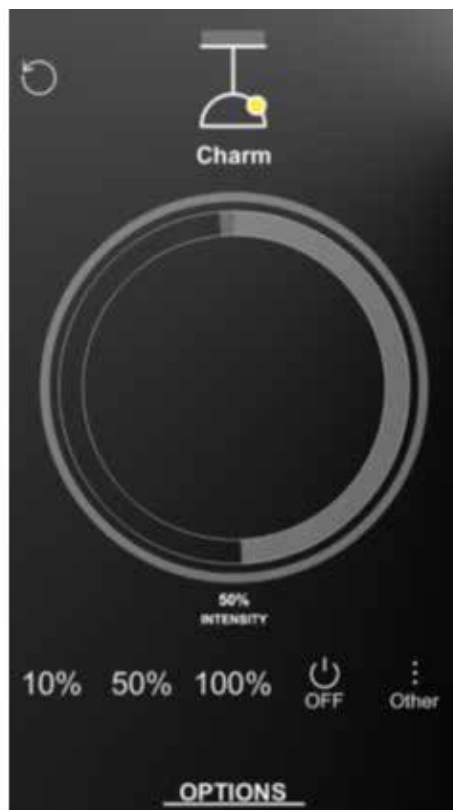

Use the Molto Luce Smart APP to control the lighting system. Whether a single luminaire, group or the entire network, the app allows you to programme timing schedules to suit.