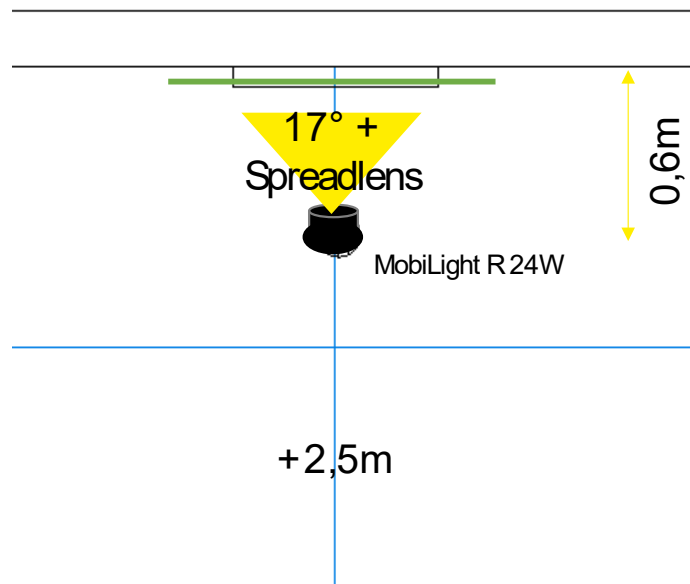

Requirements		Quantity
MobiLight R 24W	Excl. driver	1
Lens Spread		1
Driver	On/off	1