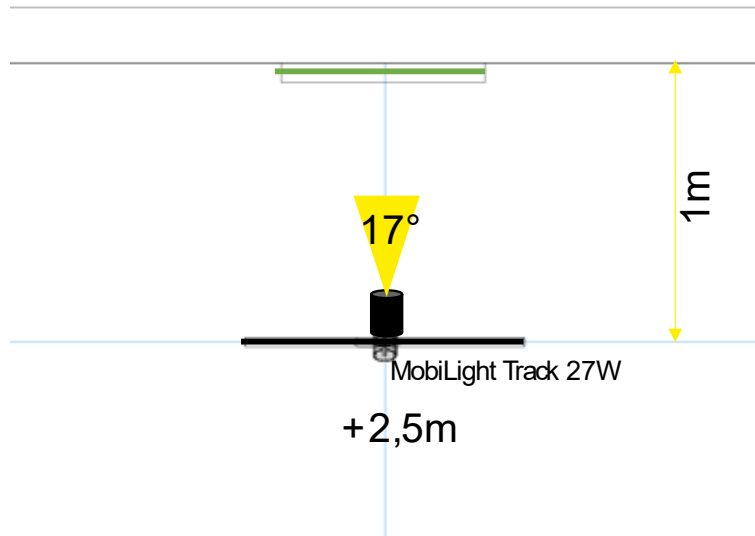

## MobiLight R

Controls

Finishes

Bulb Colours

Power	12-35W
Lumen Output	1500-4100lm
Colour Fastness	CRi90+

Light Beams

LivePanel Indoor

Requirements		Quantity
3-Phase Track white   black   grey	1m	1
Starter white   black   grey		1
End Cap white   black   grey		1
Nounting Block white   black   grey		2
MobiLight Track 27W	On/Off	1