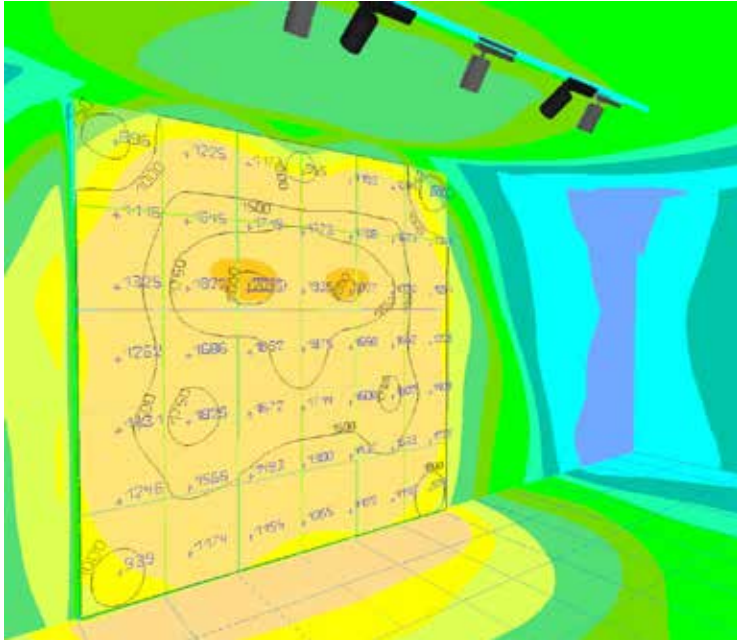

LivePanel Indoor