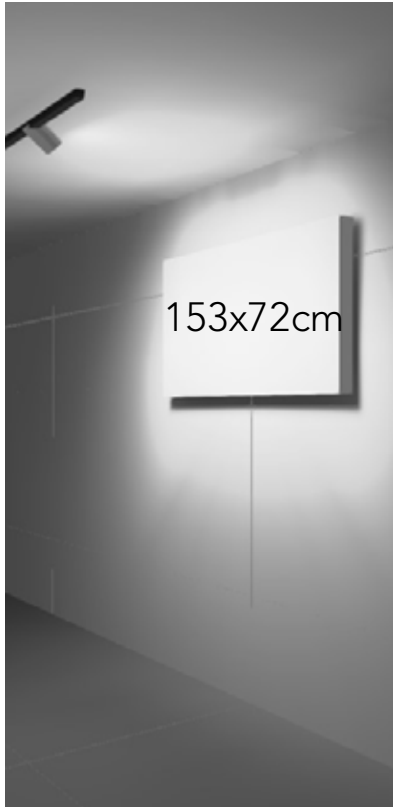

Requirements		Quantity
3-Phase Track white | black | grey	1m	1
Starter white | black | grey		1
End Cap white | black | grey		1
Nounting Block white | black | grey		2
MobiLight Track 27W	On/Off	1
Spread Lens		1