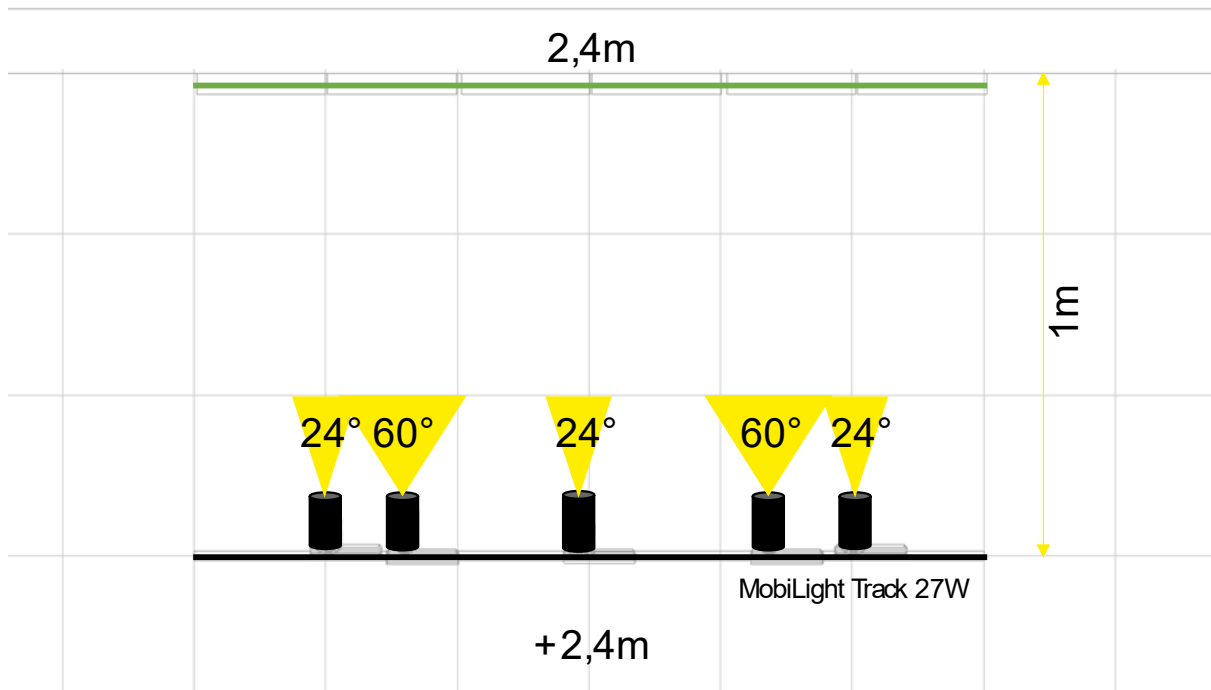

## MobiLight R

Controls

Finishes

Bulb Colours

Power	12-35W
Lumen Output	1500-4100lm
Colour Fastness	CRi90+

Light Beams

LivePanel Indoor

Requirements		Quantity
3-Phase Track white   black   grey	1m	1
Starter white   black   grey		1
End Cap white   black   grey		1
Nounting Block white   black   grey		2
MobiLight Track 27W	On/Off	1