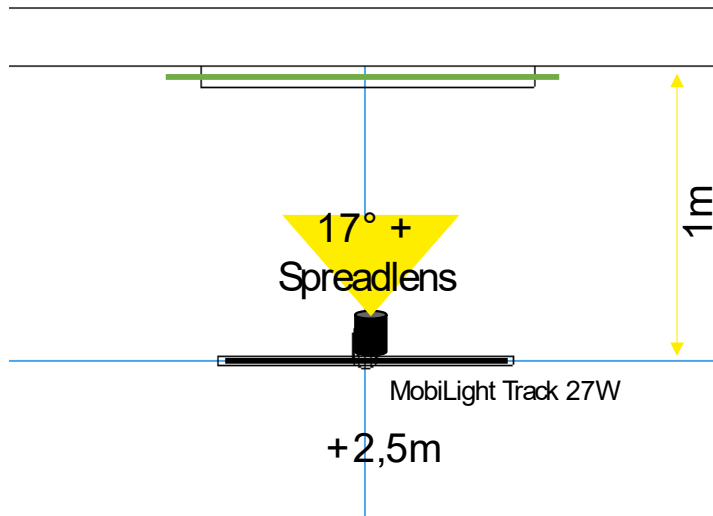

Requirements		Quantity
3-Phase Track white | black | grey	1m	1
Starter white | black | grey		1
End Cap white | black | grey		1
Nounting Block white | black | grey		2
MobiLight Track 27W	On/Off	1
Spread Lens		1