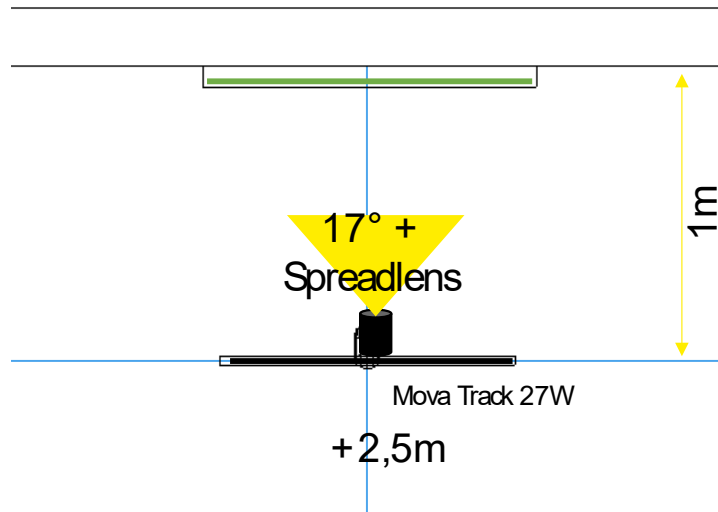

Requirements		Quantity
3-Phase Track white | black | grey	1m	1
Starter white | black | grey		1
End Cap white | black | grey		1
Nounting Block white | black | grey		2
MobiLight Track 27W	On/Off	1
Spread Lens		1