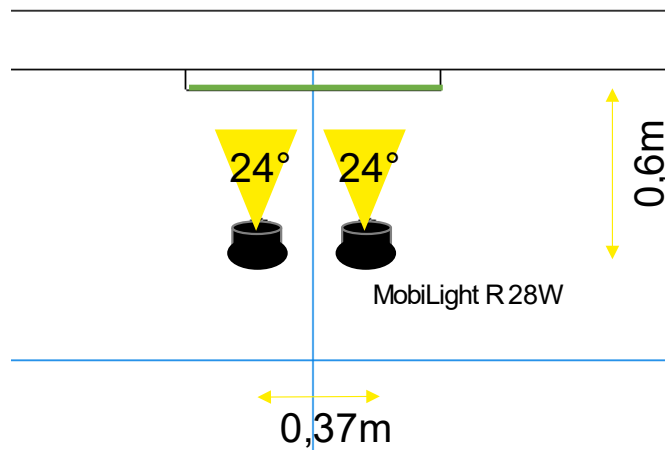

Requirements		Quantity
MobiLight R 28W24°	Exd. driver	2
Driver	On/off	2

LivePanel PACK 2 x 3