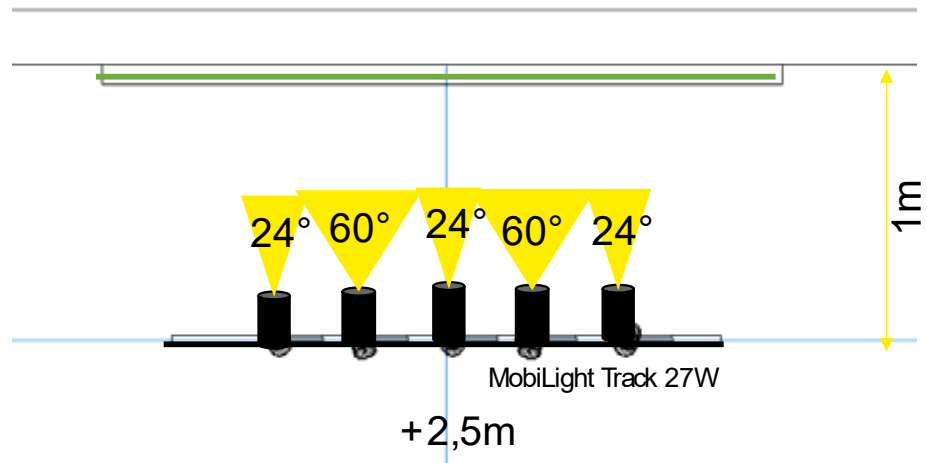

Requirements		Quantity
3-Phase Track white | black | grey	1m	1
Starter white | black | grey		1
End Cap white | black | grey		1
Nounting Block white | black | grey		3
MobiLight Track 27W24°	On/Off	3
MobiLight Track 27W60°	On/Off	2