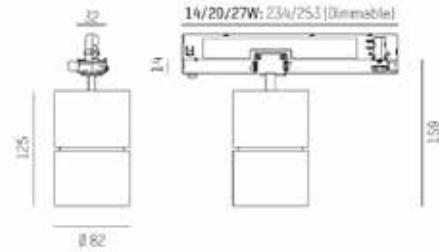

Track

MobiLight Track

Controls

Finished

Bulb Colours

Power	14-27W
Lumen Output	1500-2770lm
Colour Fastness	CRi90+

Light Beams