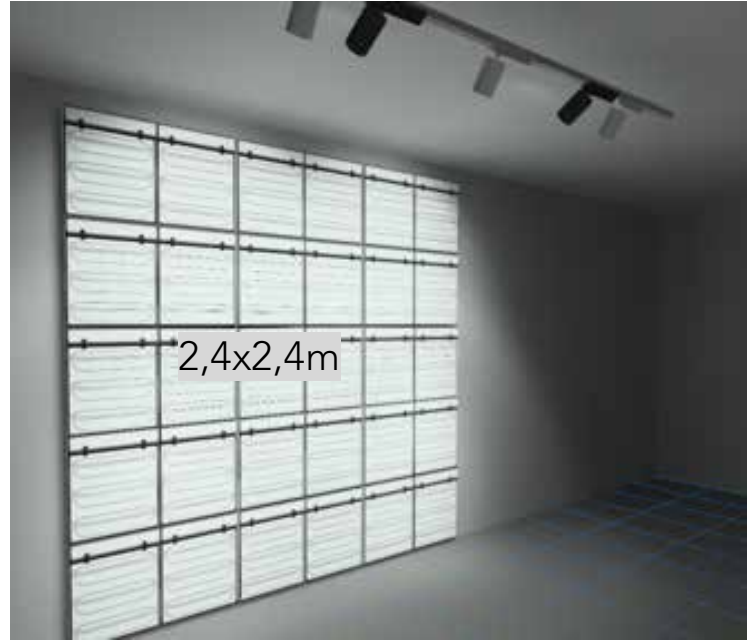

LivePanel Indoor