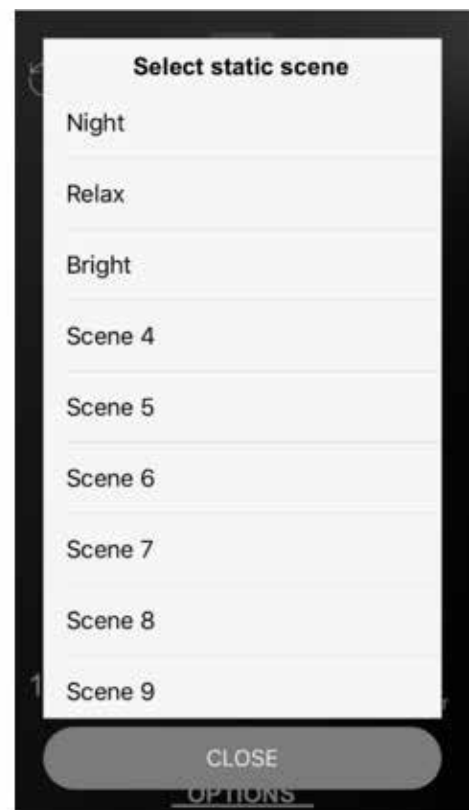

Use the Molto Luce Smart APP to control the lighting system. Whether a single luminaire, group or the entire network, the app allows you to programme timing schedules to suit.