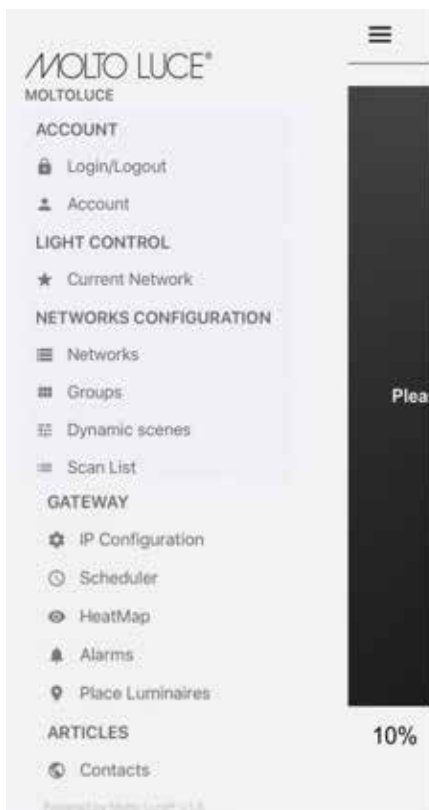

Requirements		Quantity
MobiLight R28W24°	Excl. driver	4
MobiLight R28W60°	Excl. driver	3
Driver	On/off	7

LivePanel PACK 6 x 4

Use the Molto Luce Smart APP to control the lighting system. Whether a single luminaire, group or the entire network, the app allows you to programme timing schedules to suit.