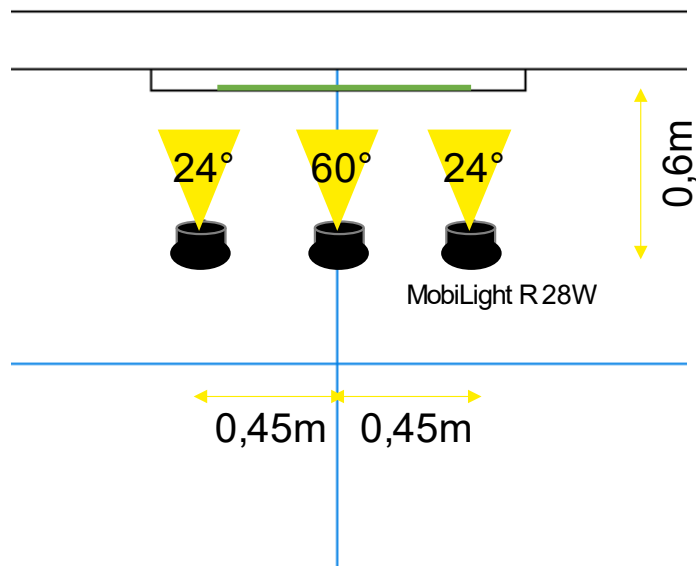

Requirements		Quantity
MobiLight R28W24°	Excl. driver	2
MobiLightR28W60°	Excl. driver	1
Driver	On/off	3

LivePanel PACK 3 x 2