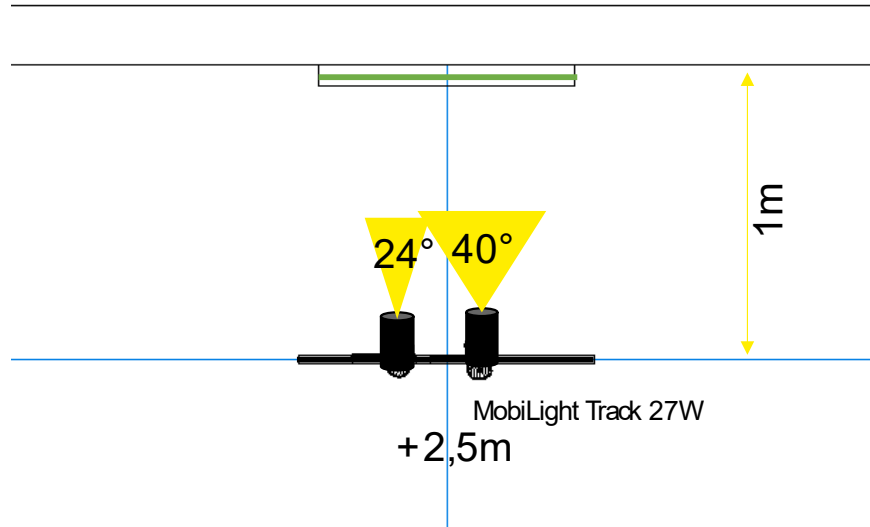

Requirements		Quantity
3-Phase Track white | black | grey	1m	1
Starter white | black | grey		1
End Cap white | black | grey		1
Nounting Block white | black | grey		2
MobiLight Track 27W24°	On/Off	1
MobiLight Track 27W40°	On/Off	1