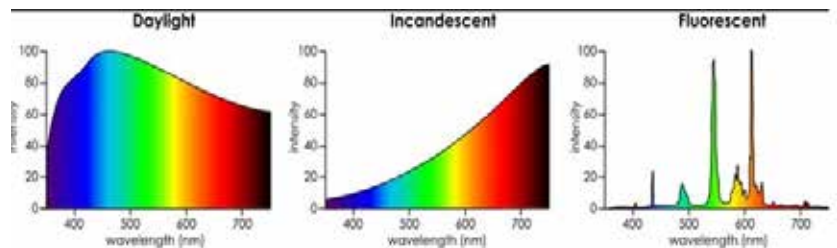

A successful installation of LivePicture GO, LivePicture, LivePanel and LivePanel PACK is dependent on the availability of light at the location. Not all locations have sufficient light while plant growth is dependent on the so called daylight spectrum. LiveSpectrum is a series of light fittings specially developed to simulate and emulate natural daylight. These can be surface-mounted or recess-fitted.

These LED fixtures have full spectrum colour rendering and are available in various light intensities. The LiveSpectrum luminaires (lighting units) are suitable for mounting on or fixing into ceilings and are equipped with energy-saving long-life LEDs. The LED lights are also dimmable to allow the user to select suitable brightness levels for all LivePicture and LivePanel products.

- Plants need full-spectrum light
- 1000 – 2000 lux
- 10 hours per day
- It may be necessary to make a lighting calculation