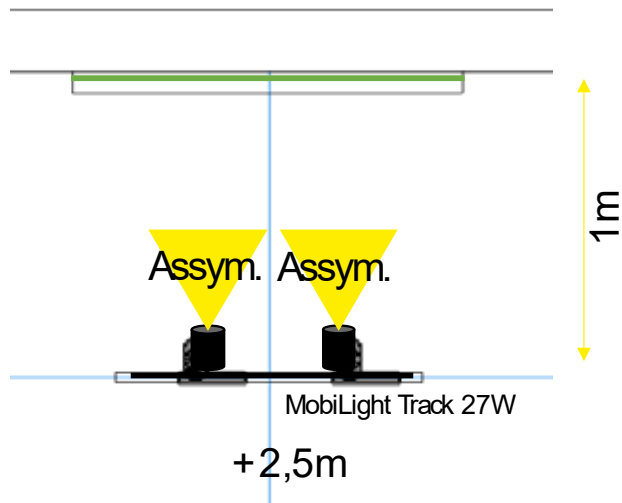

Requirements		Quantity
3-Phase Track white | black | grey	1m	1
Starter white | black | grey		1
End Cap white | black | grey		1
Nounting Block white | black | grey		2
MobiLight Track 27W assym	On/Off	1