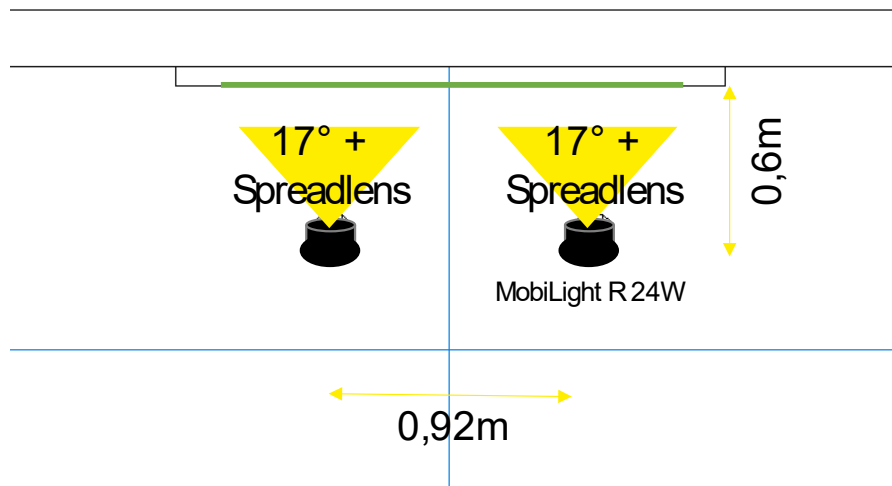

Requirements		Quantity
MobiLight R 24W	Excl. driver	2
Lens Spread		2
Driver	On/off	2