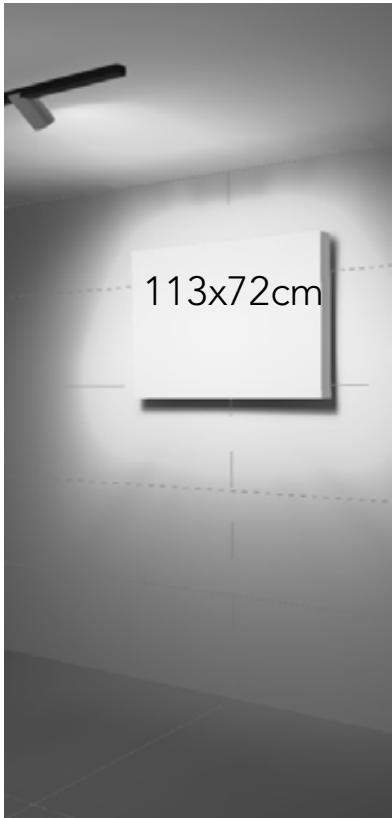

Requirements		Quantity
3-Phase Track white | black | grey	1m	1
Starter white | black | grey		1
End Cap white | black | grey		1
Nounting Block white | black | grey		2
MobiLight Track 27W	On/Off	1
Spread Lens		1