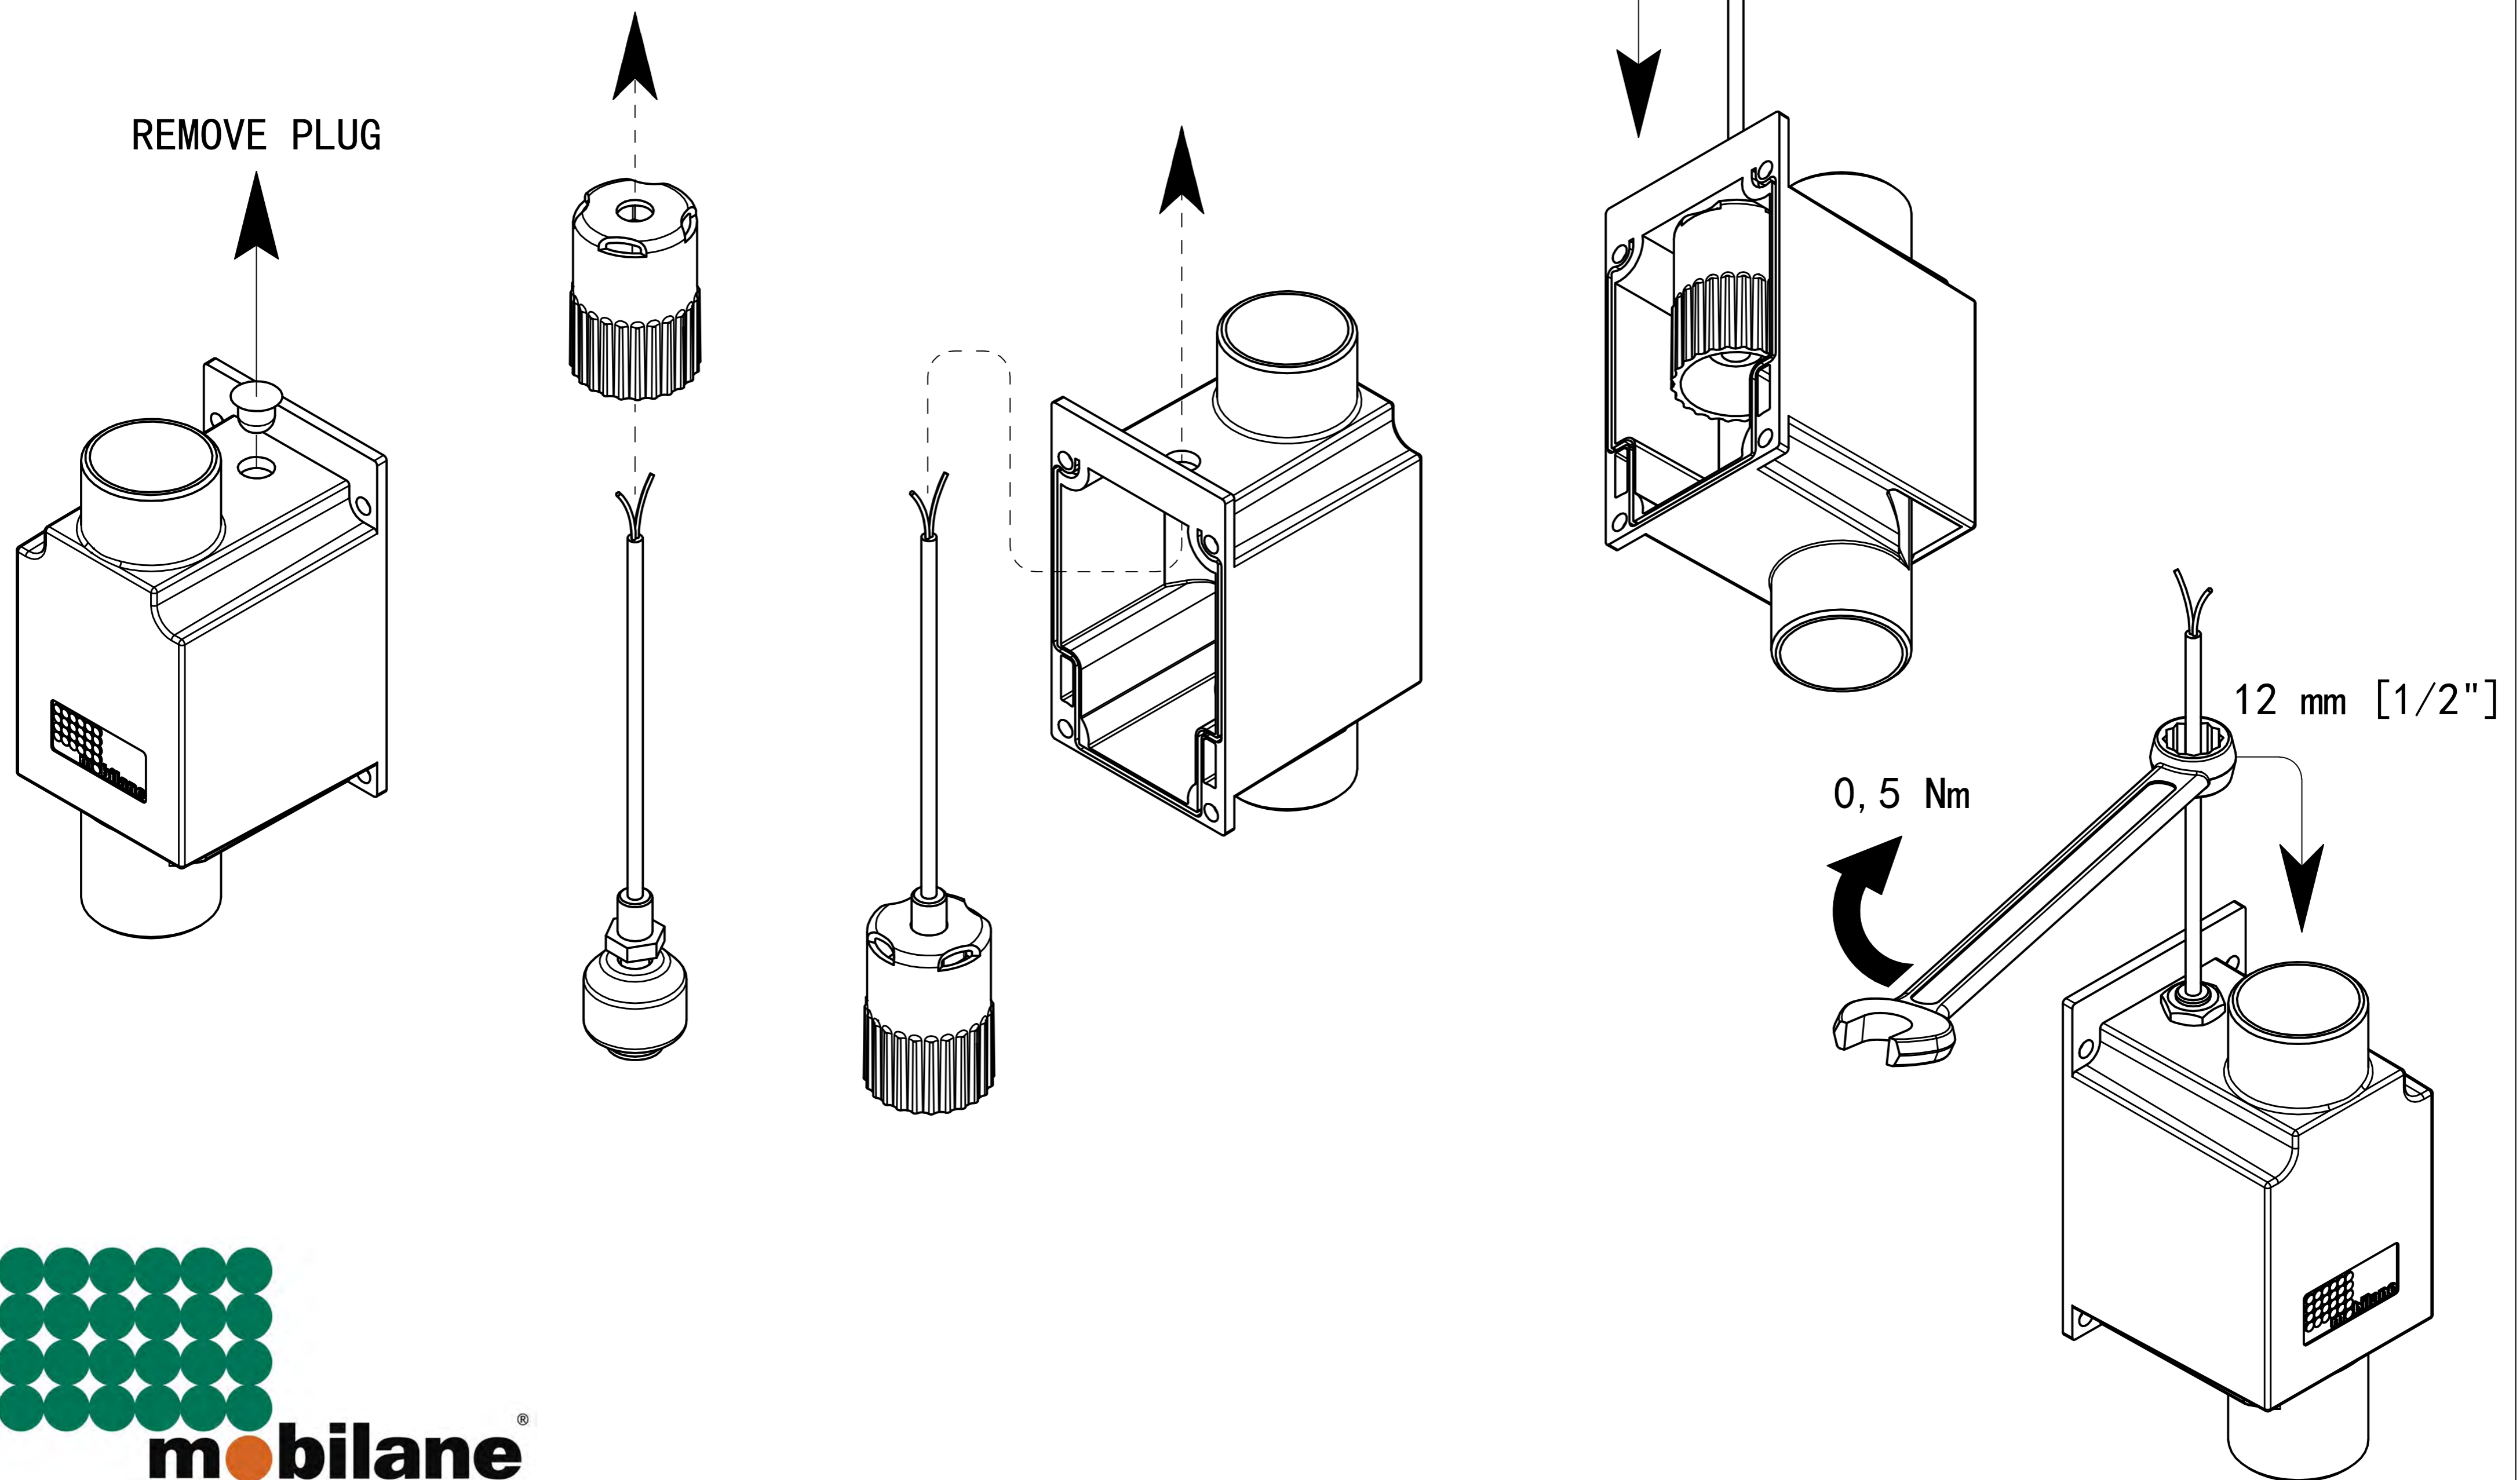

LivePanel Installation Manual  
with Frame, see page 1-23.

LivePanel Installation Manual  
without Frame, see page 1-15.

LivePanel®

T15

PZ2

SDS 8 mm [5/16"]

WIDEA  
250x30x80T  
300x30x100T

SOCKET 7 mm [1/4"]

12 mm [1/2"]

1

WIDEA  
250x30x80T  
300x30x100T

2

3

# 4 (ONLY FOR AUTOMATIC IRRIGATION SYSTEM)

5

CHECK SEAL!

6

T15

1,8 Nm

**7** When LivePanel is being installed outdoor, at a height above 10 meters [33 ft] from groundlevel, please contact Mobilane.

FOR DRILL PATTERN  
SEE PROJECT DRAWING