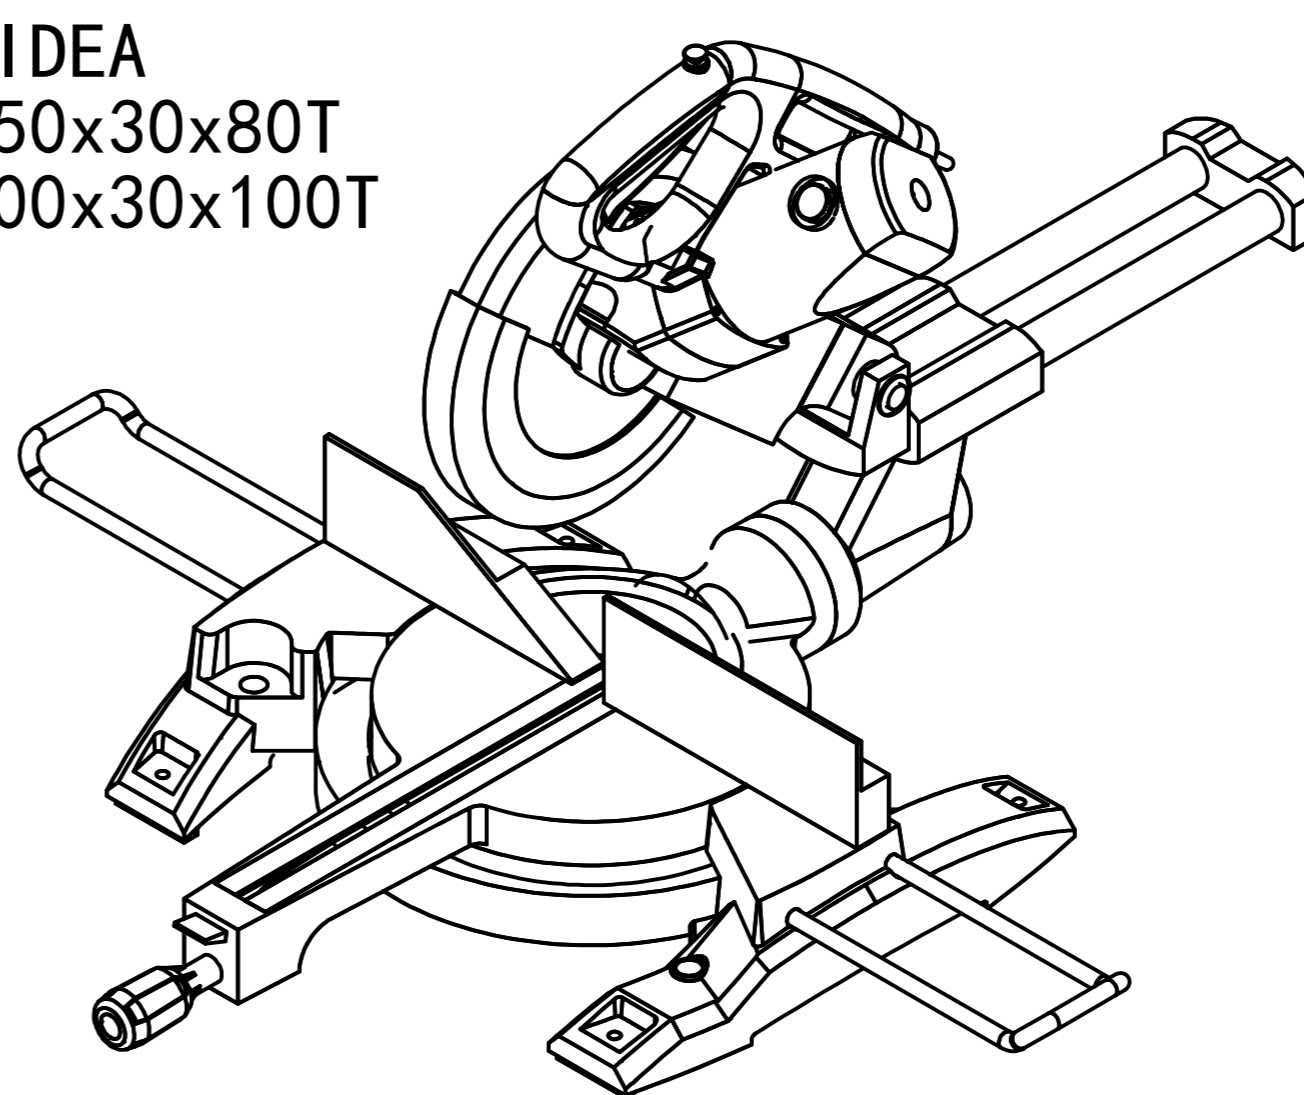

LivePanel Installation Manual  
with Frame, see page 1-23.

LivePanel Installation Manual  
without Frame, see page 1-15.

LivePanel®

T15

PZ2

SDS 8 mm [5/16"]

WIDEA  
250x30x80T  
300x30x100T

SOCKET 7 mm [1/4"]

12 mm [1/2"]

1

WIDEA  
250x30x80T  
300x30x100T

2

3