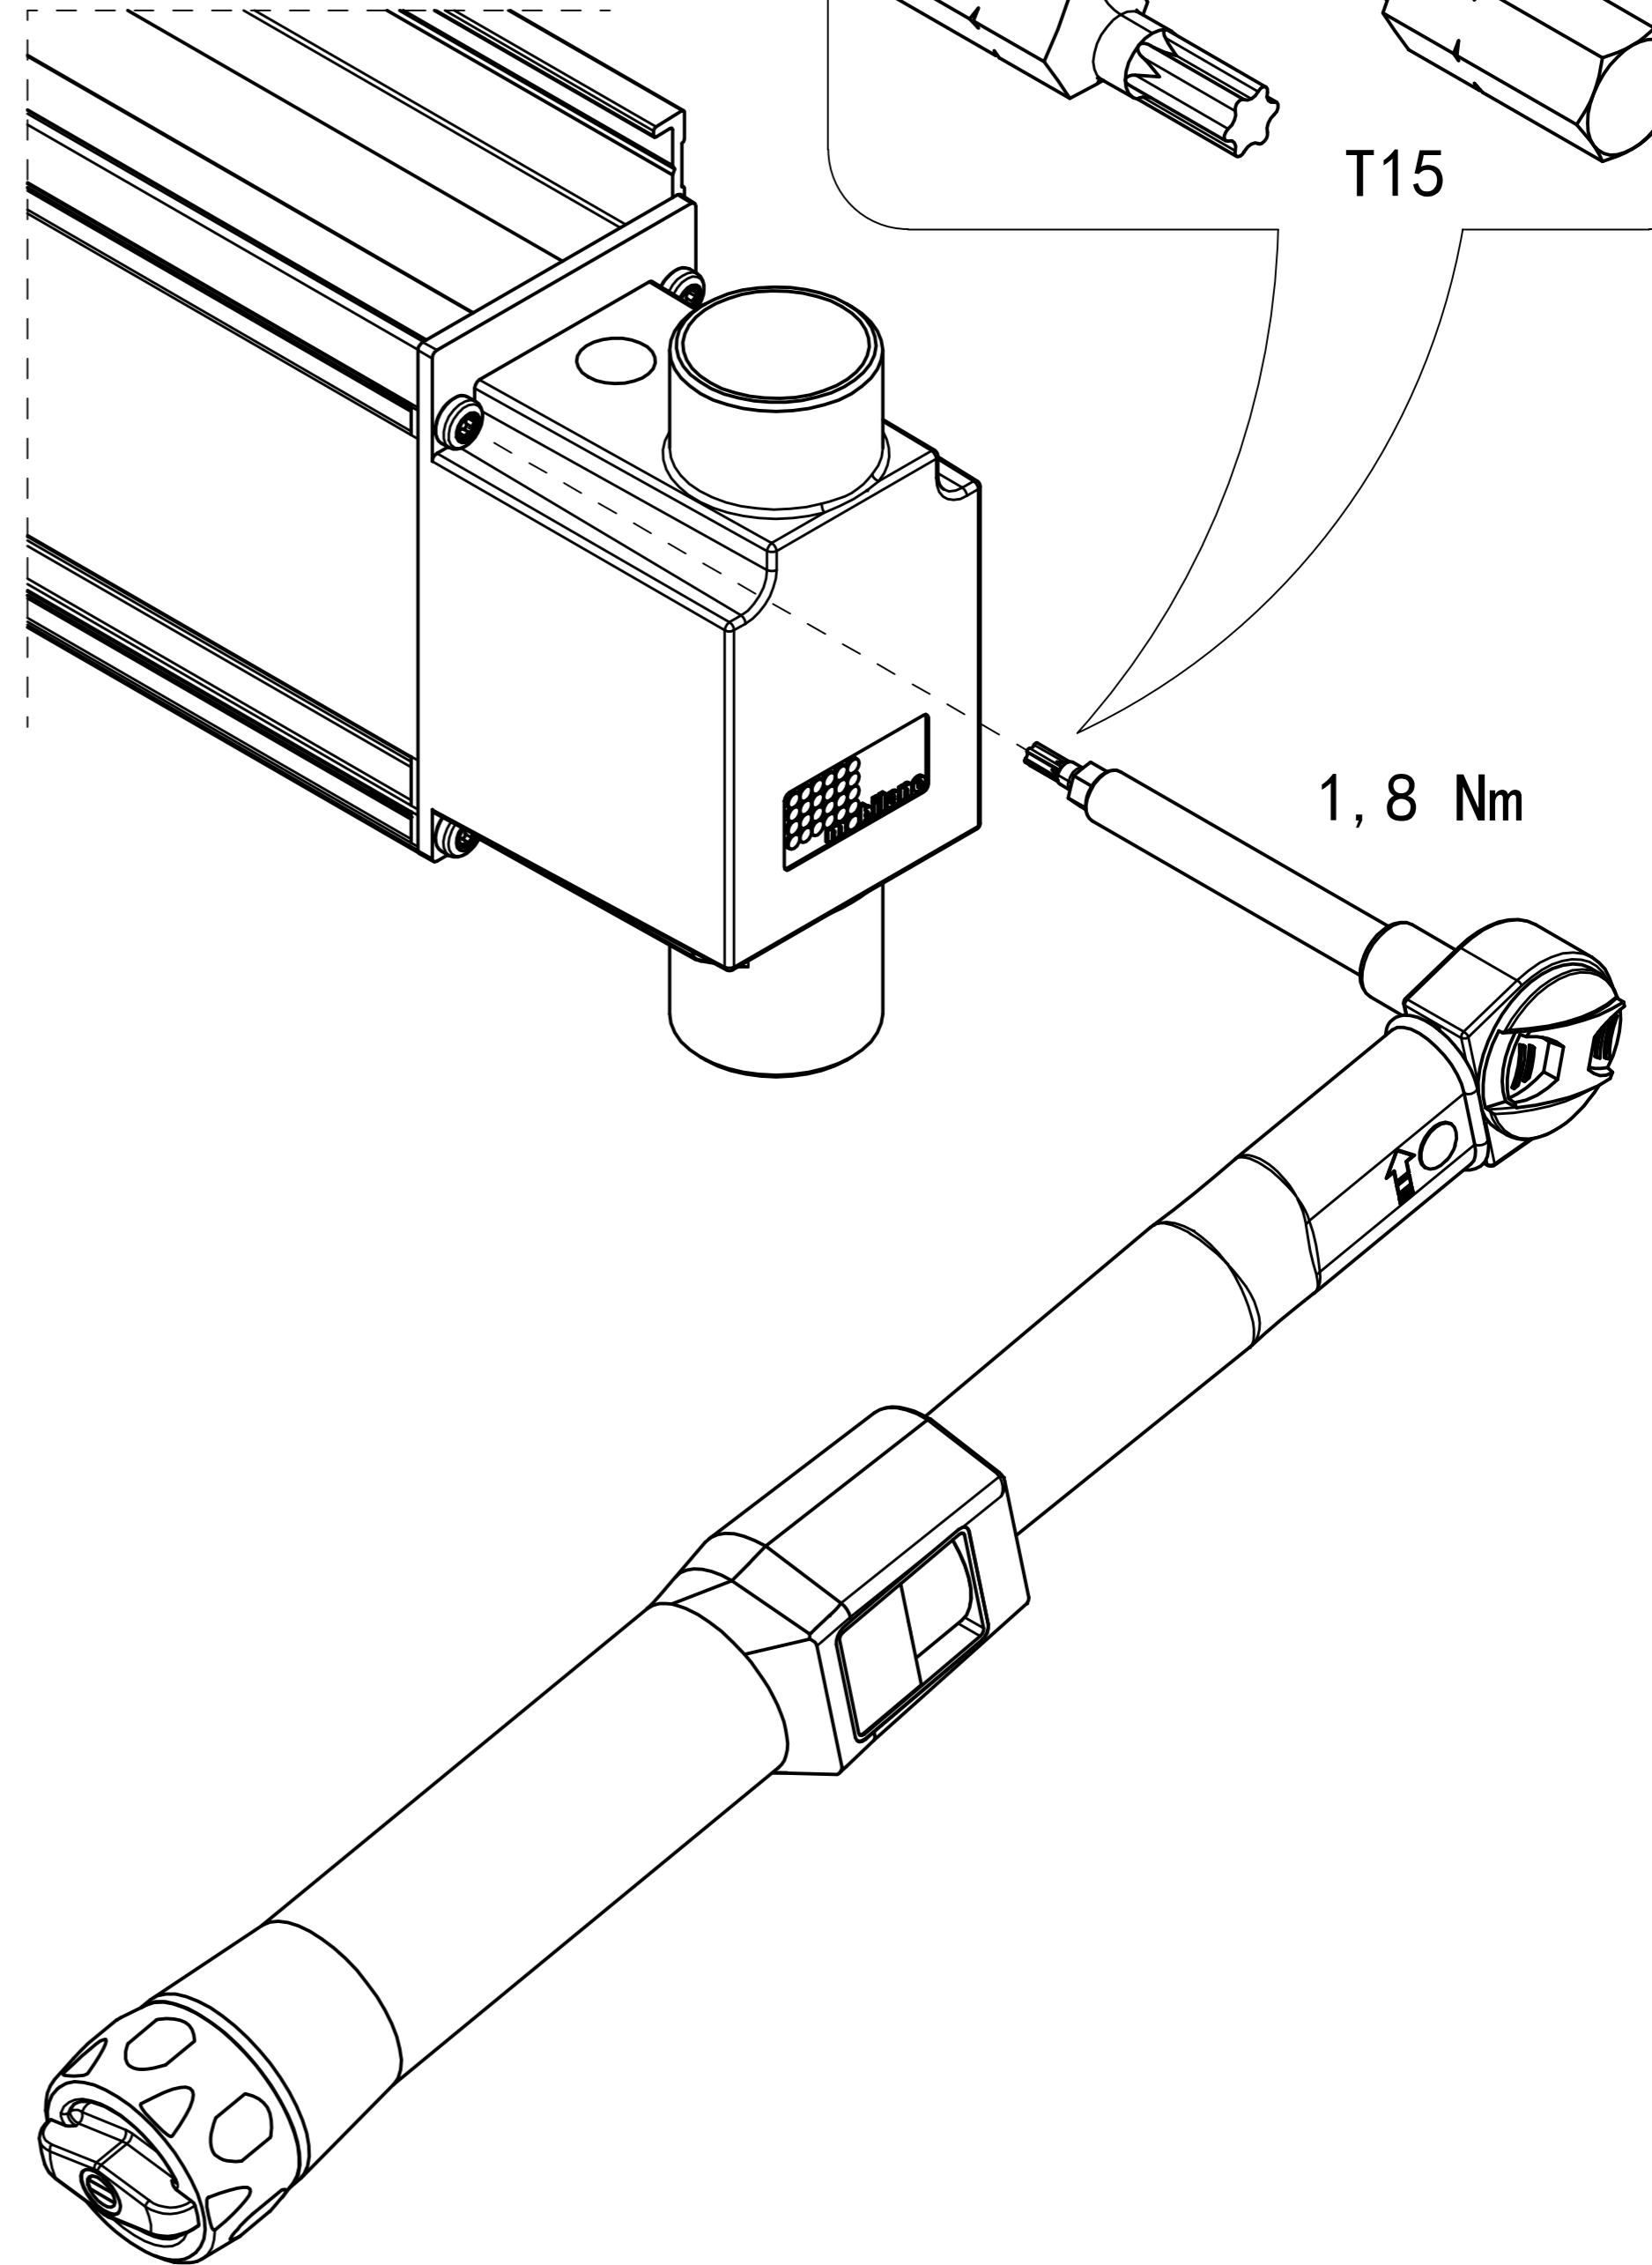

# 4 (ONLY FOR AUTOMATIC IRRIGATION SYSTEM)

5

CHECK SEAL!

6

T15

1,8 Nm

**7** When LivePanel is being installed outdoor, at a height above 10 meters [33 ft] from groundlevel, please contact Mobilane.

FOR DRILL PATTERN  
SEE PROJECT DRAWING