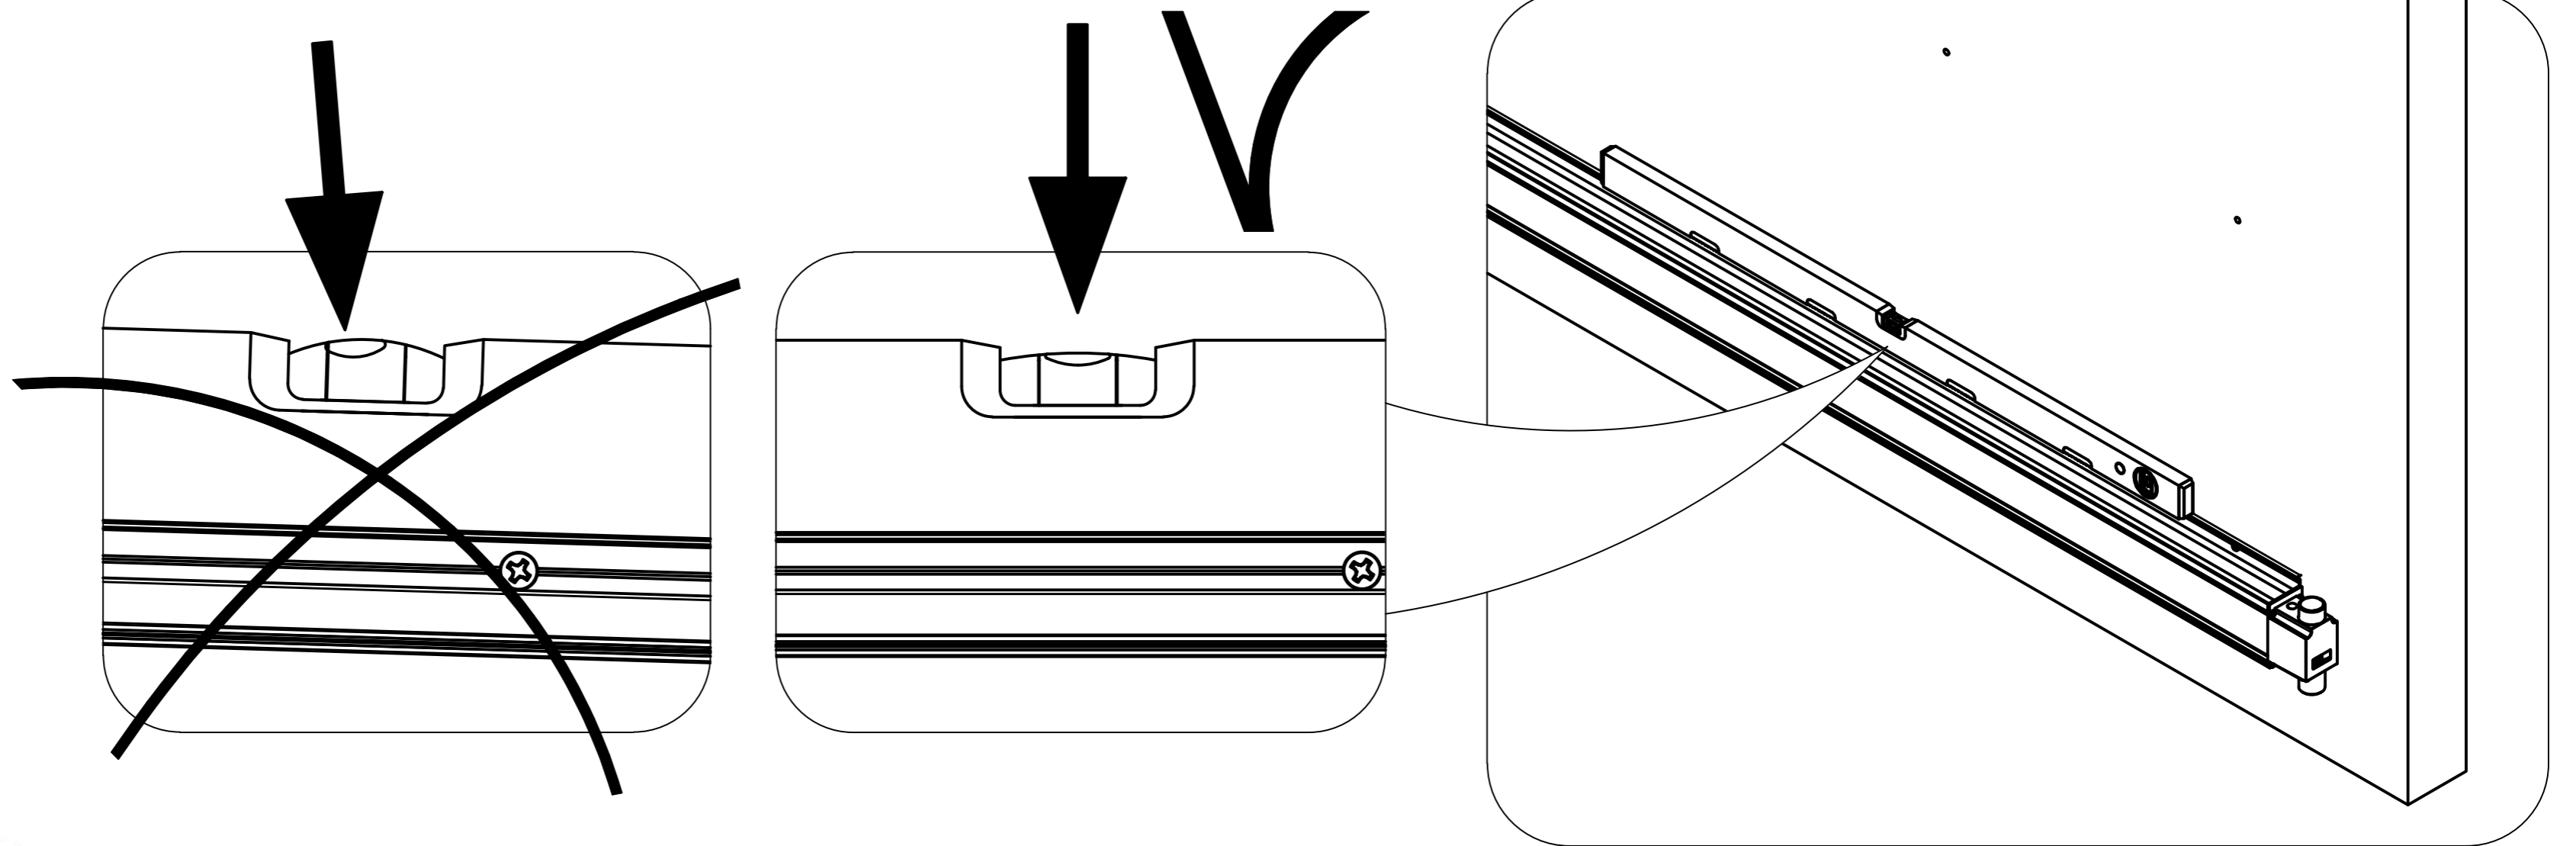

# 4 (ONLY FOR AUTOMATIC IRRIGATION SYSTEM)

5

CHECK SEAL!

6

T15

1,8 Nm

**7** When LivePanel is being installed outdoor, at a height above 10 meters [33 ft] from groundlevel, please contact Mobilane.

FOR DRILL PATTERN  
SEE PROJECT DRAWING