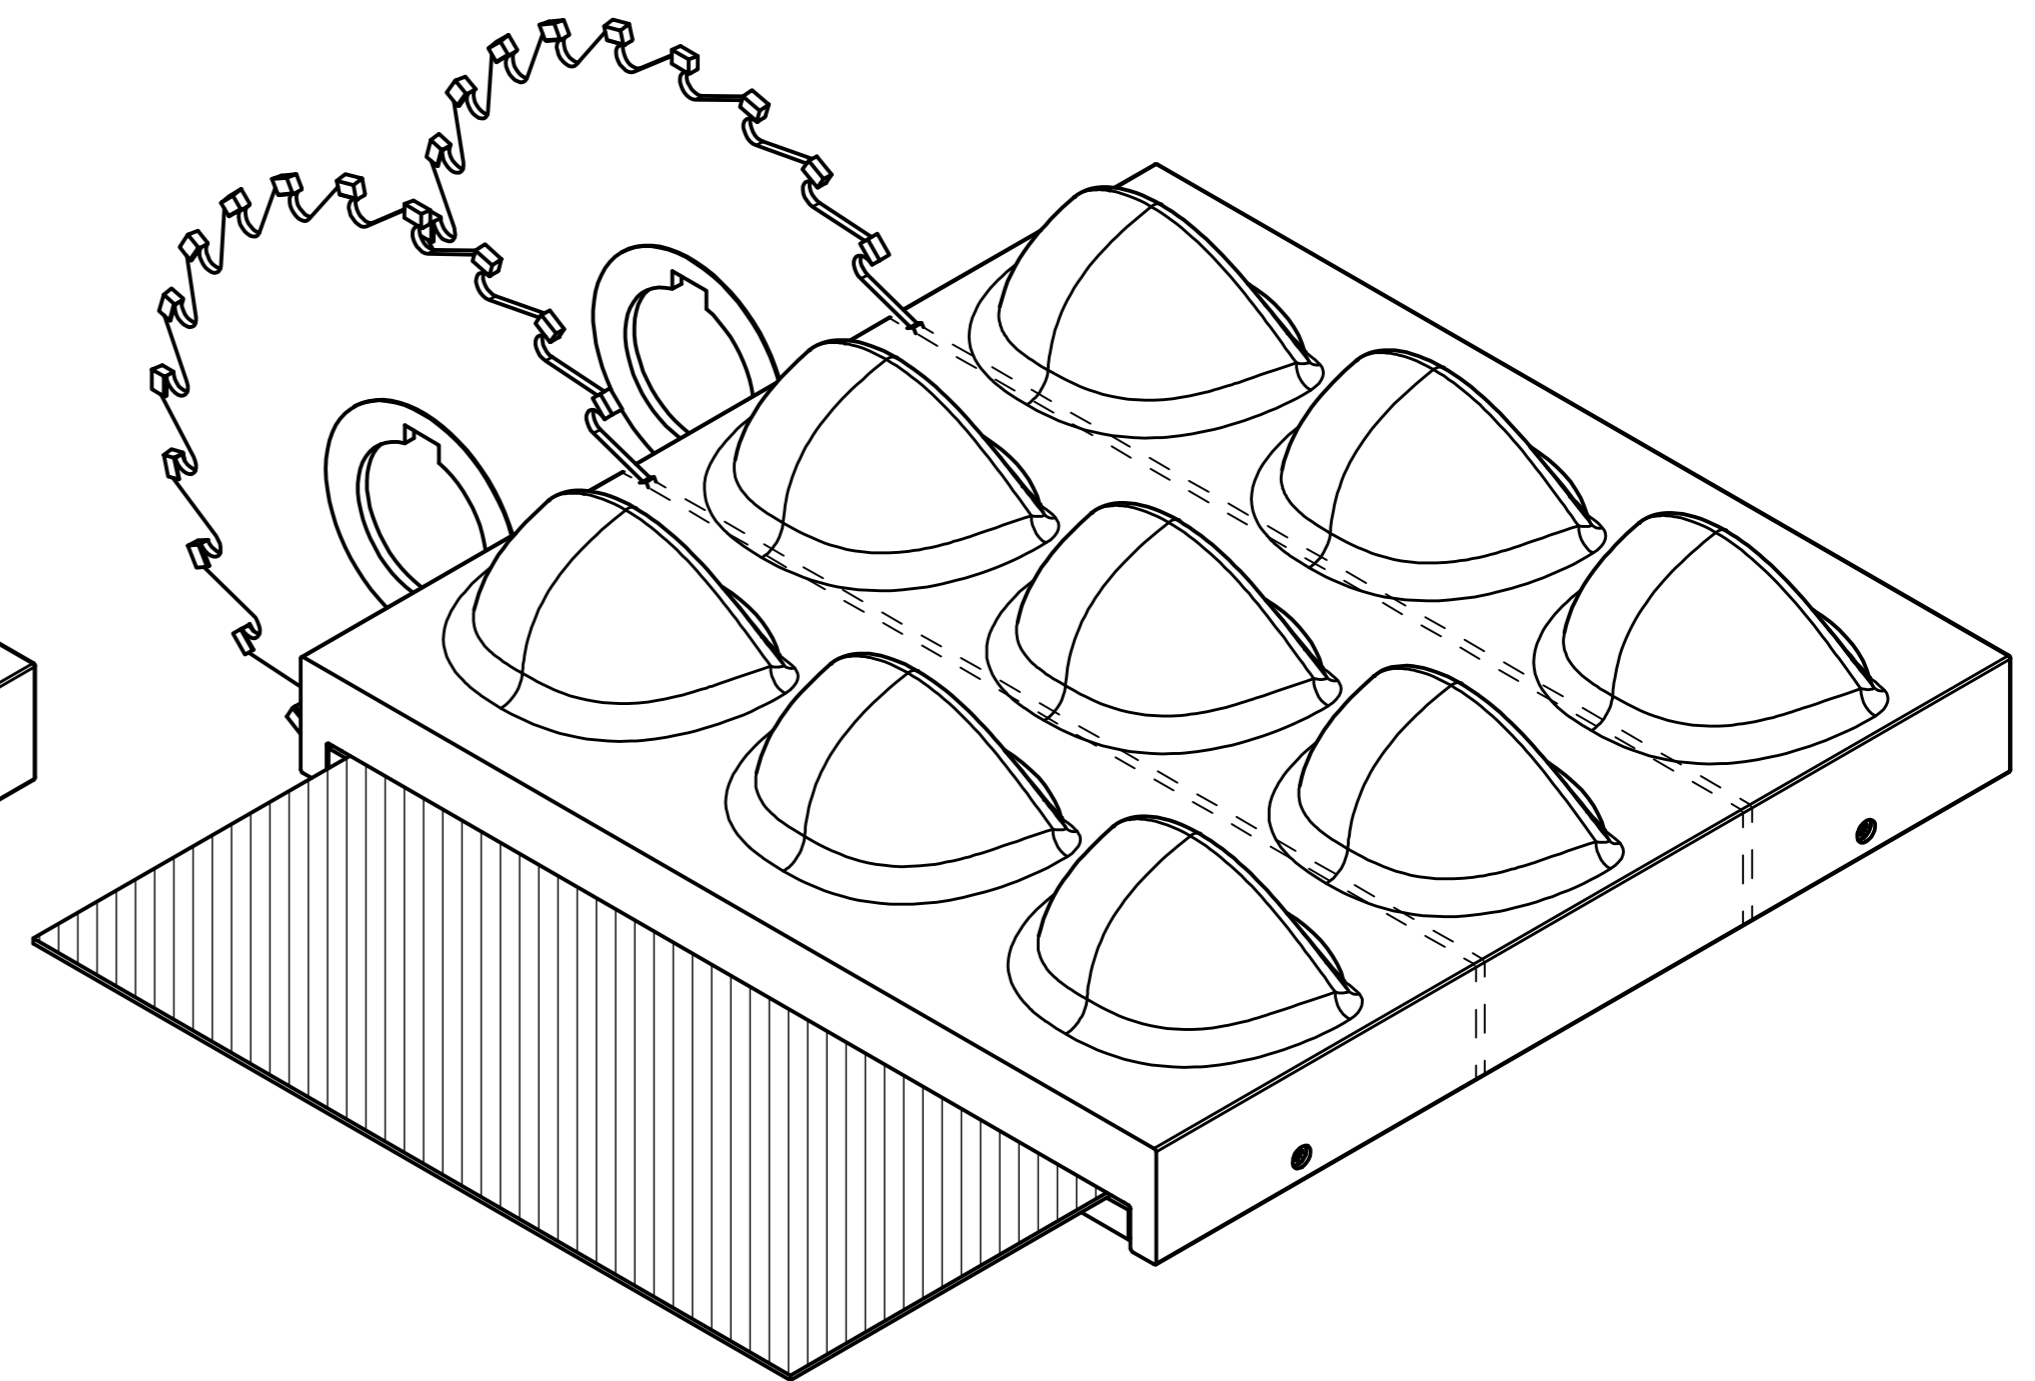

14A

Optional: Horizontal cassette parting options.