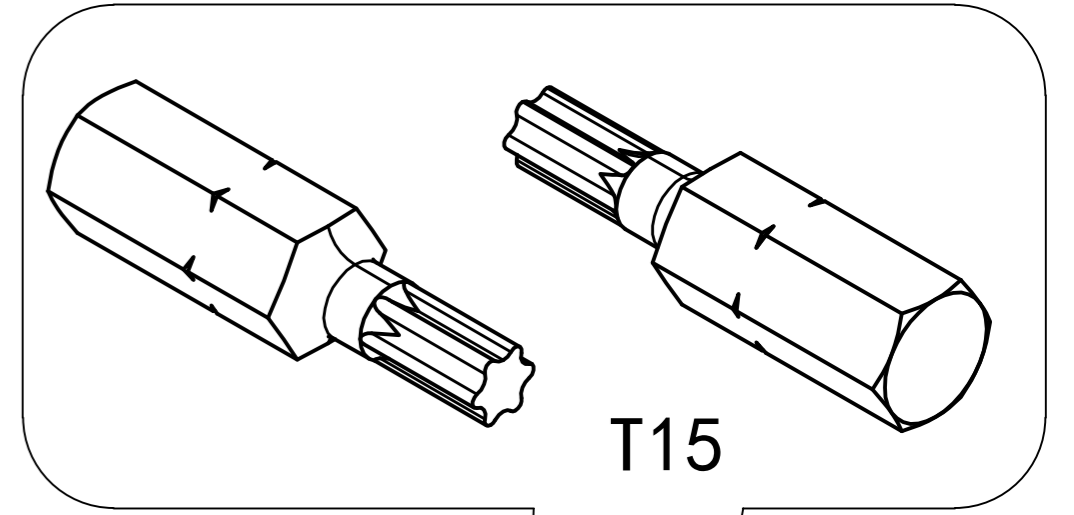

# 4 (ONLY FOR AUTOMATIC IRRIGATION SYSTEM)

5

CHECK SEAL!

6

T15

1,8 Nm

**7** When LivePanel is being installed outdoor, at a height above 10 meters [33 ft] from groundlevel, please contact Mobilane.

FOR DRILL PATTERN  
SEE PROJECT DRAWING