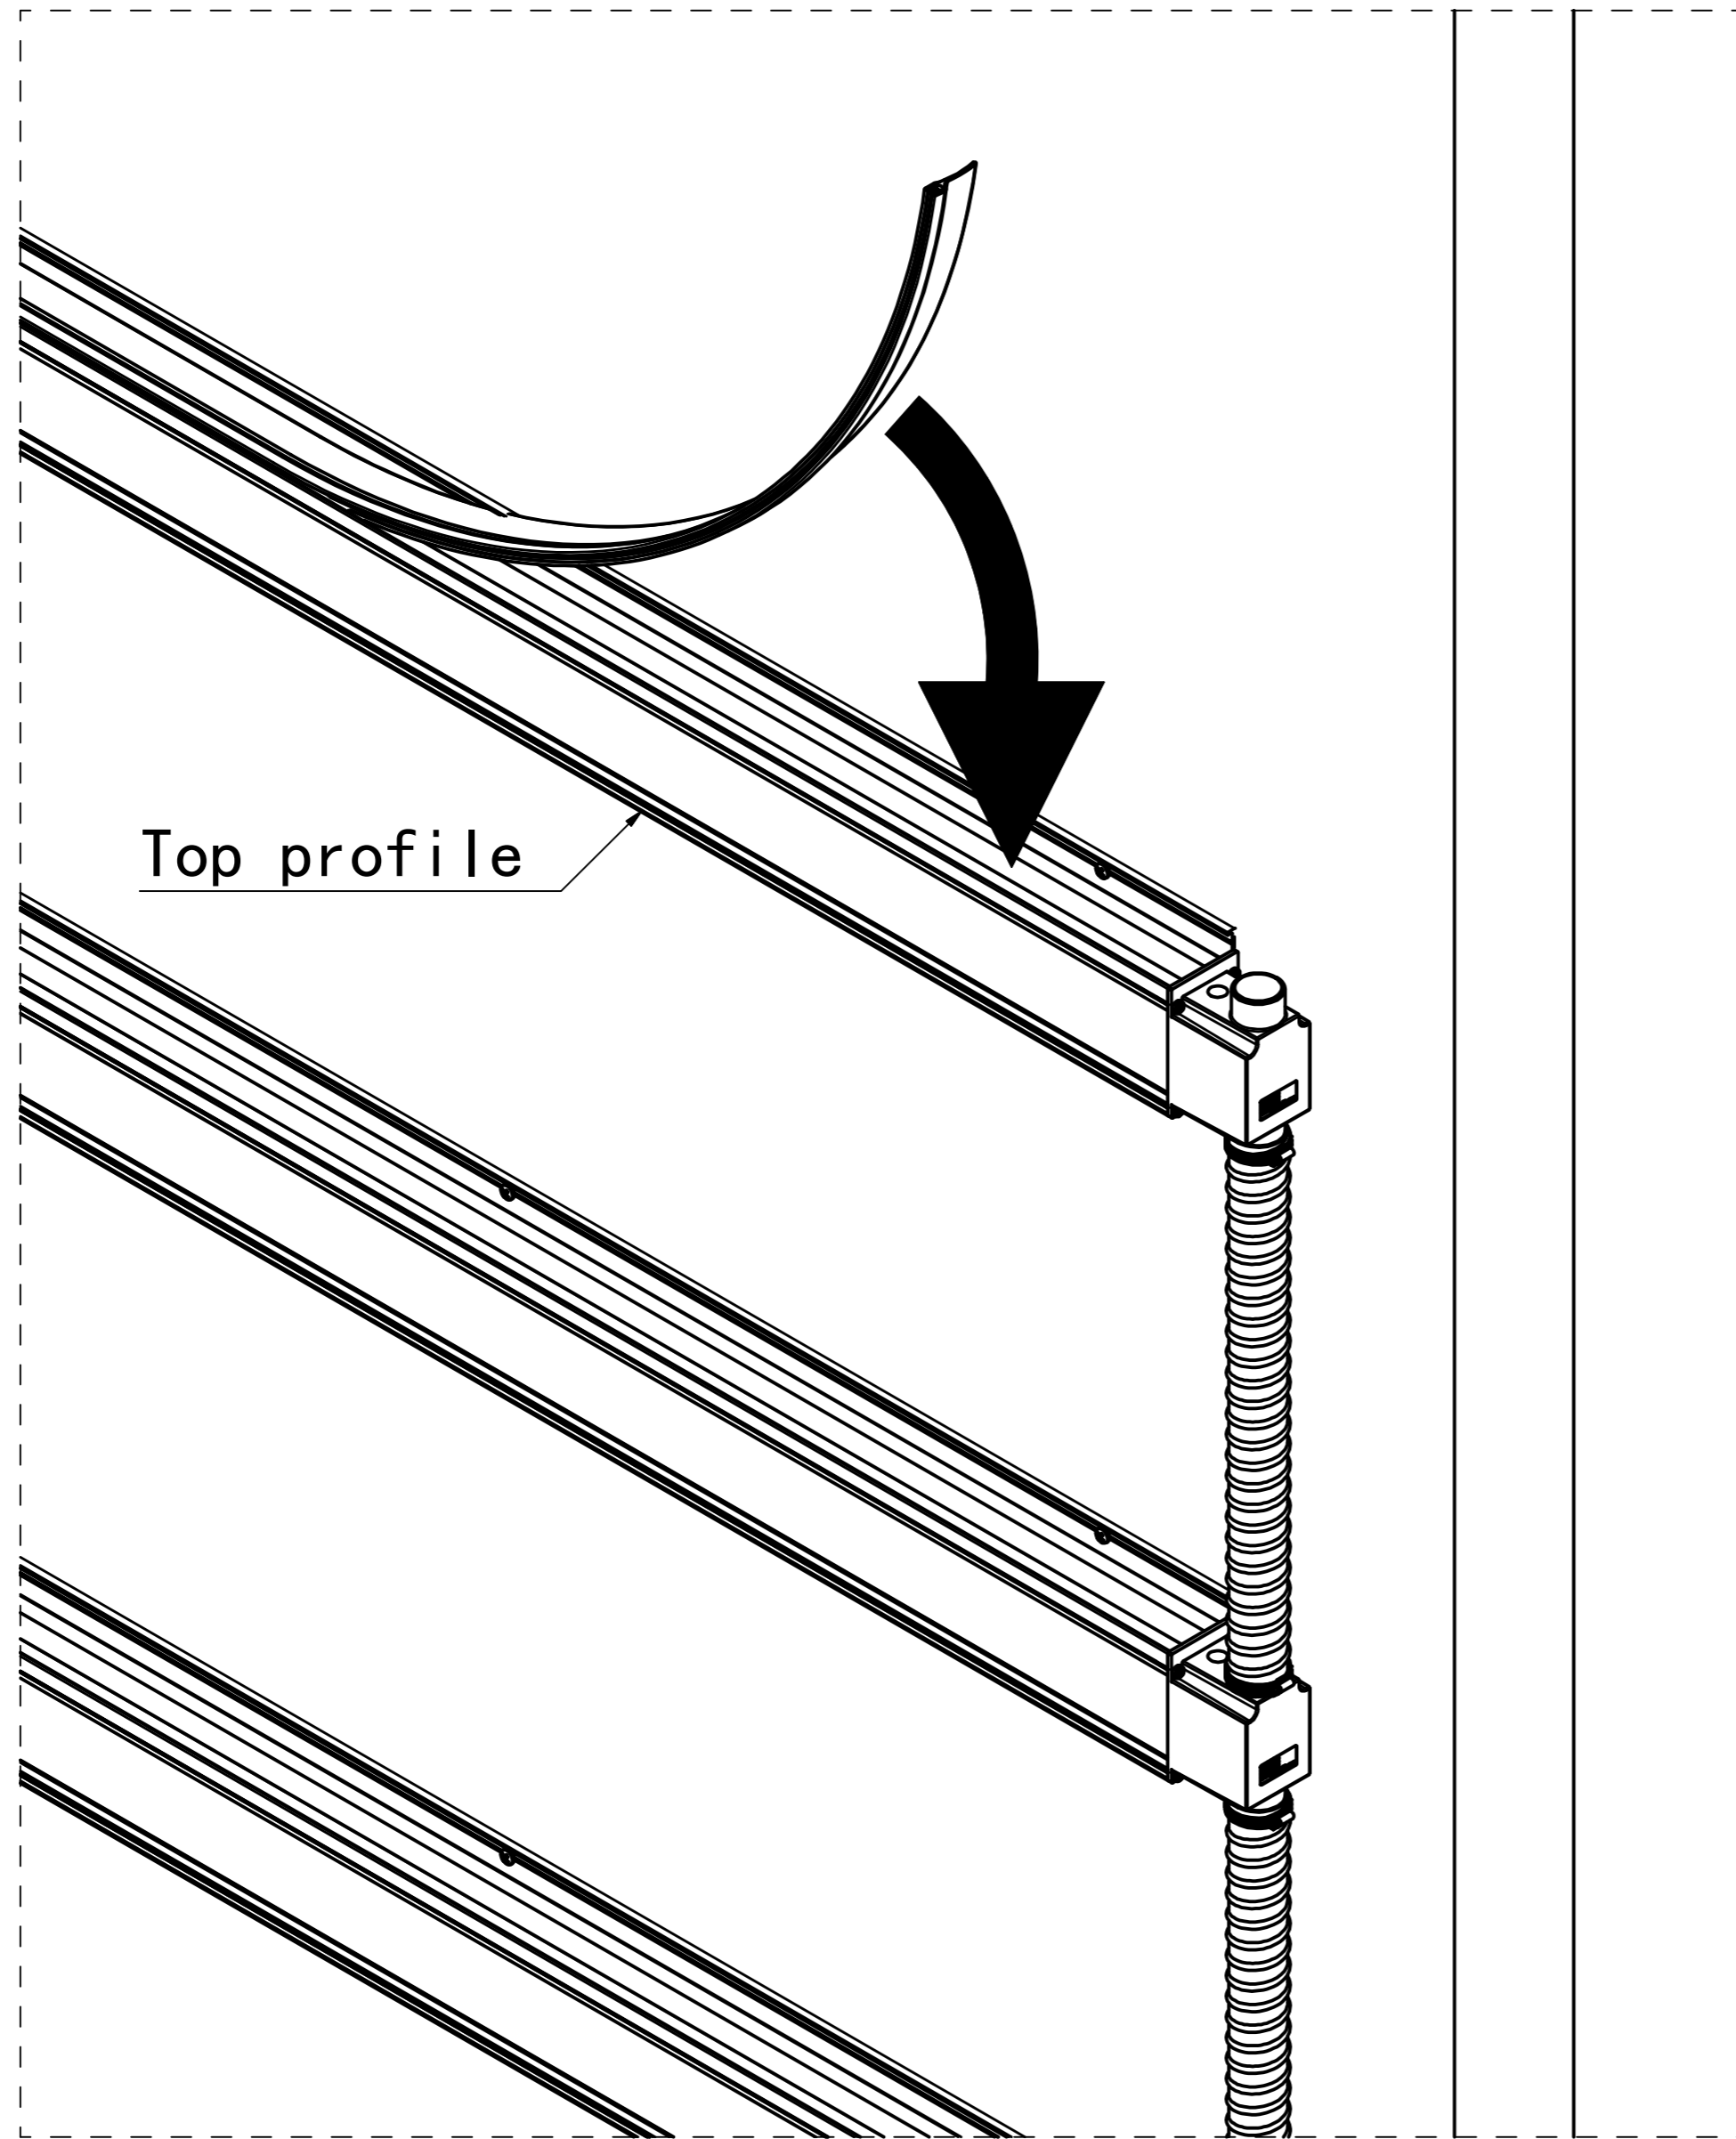

10

Optional use, only for outdoor without frame.