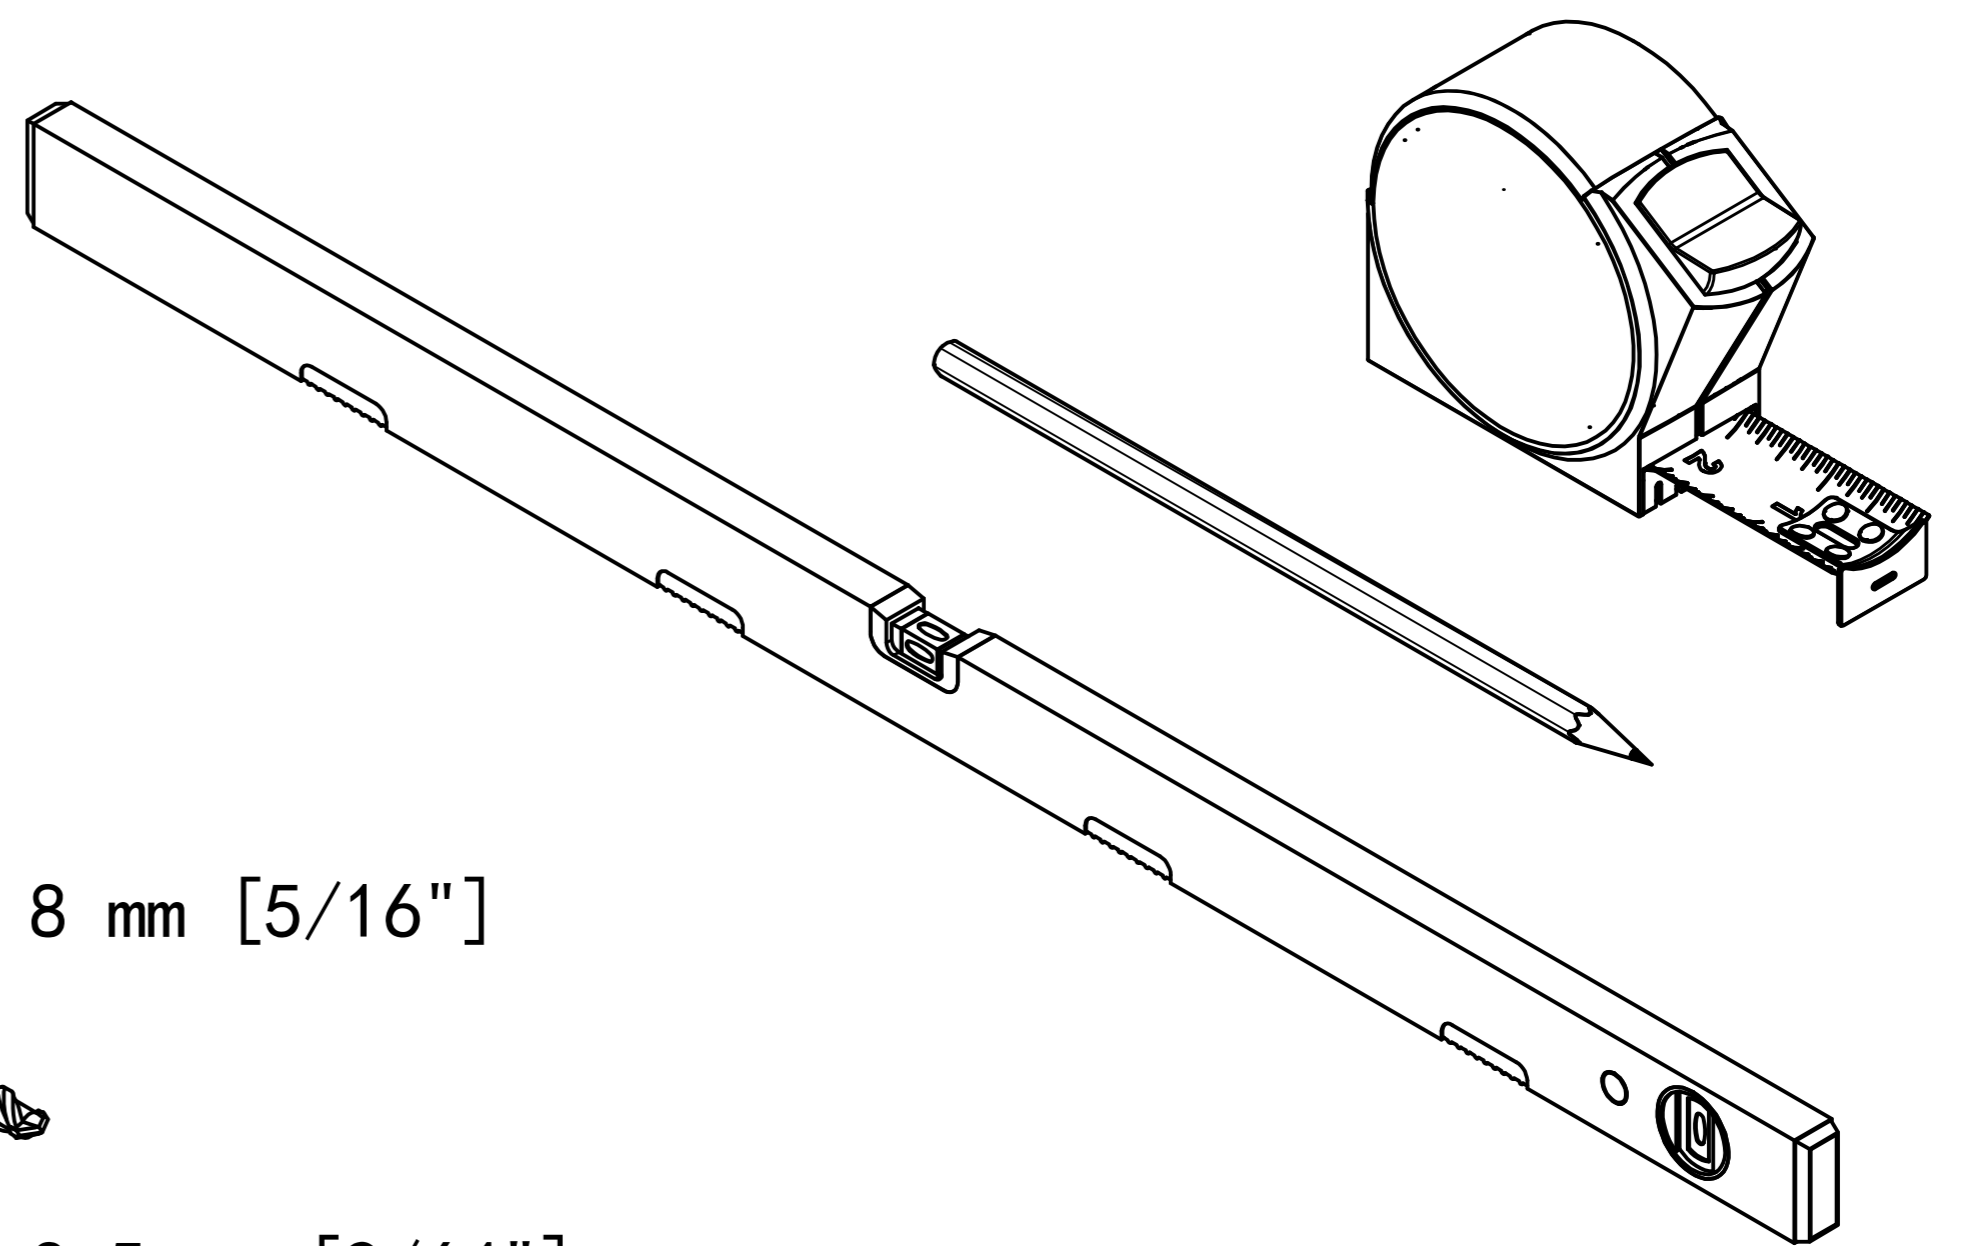

# 14B

Optional: Vertical cassette parting options.

SDS 8 mm [5/16"]

HSS 3,5 mm [9/64"]

PZ2

T15

WIDEA  
250x30x80T  
300x30x100T

1

FOR DRILL PATTERN  
SEE PROJECT DRAWING

60 mm [2,36"]

3

4

5

6

Secure screw: Only for outdoor.