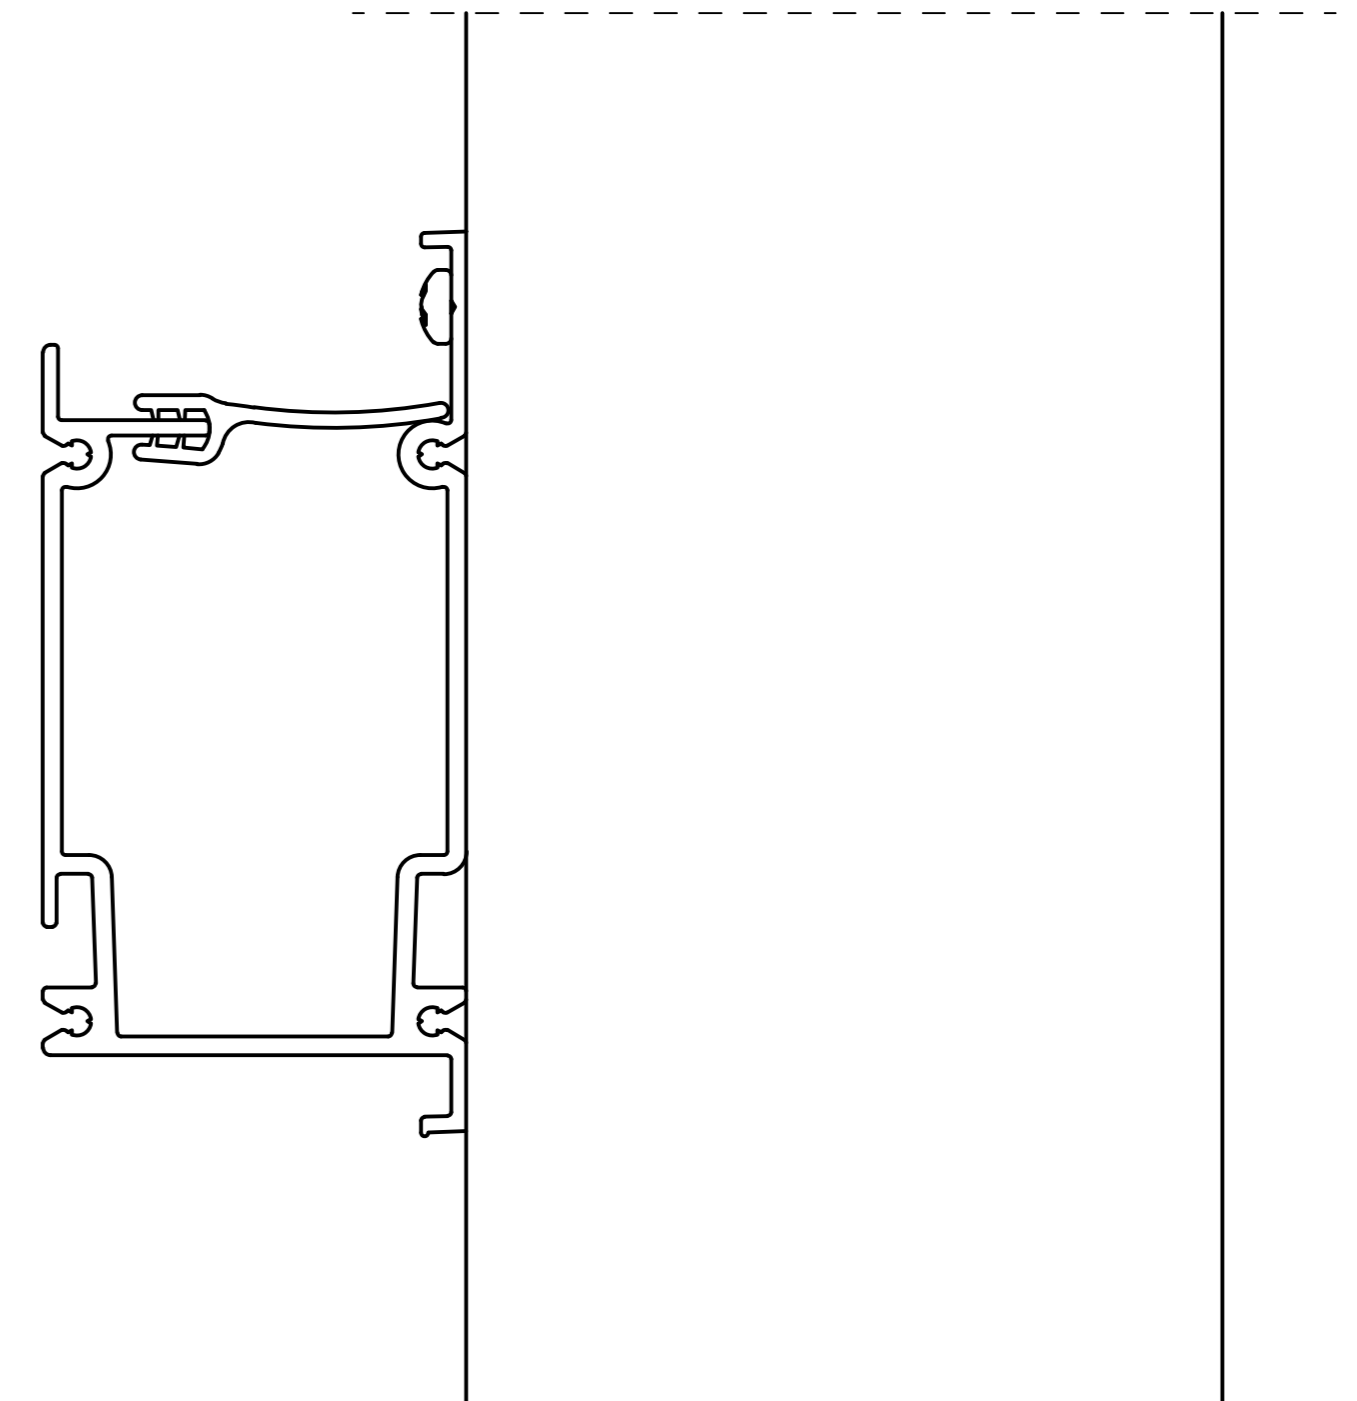

Optional use, only for outdoor without frame.