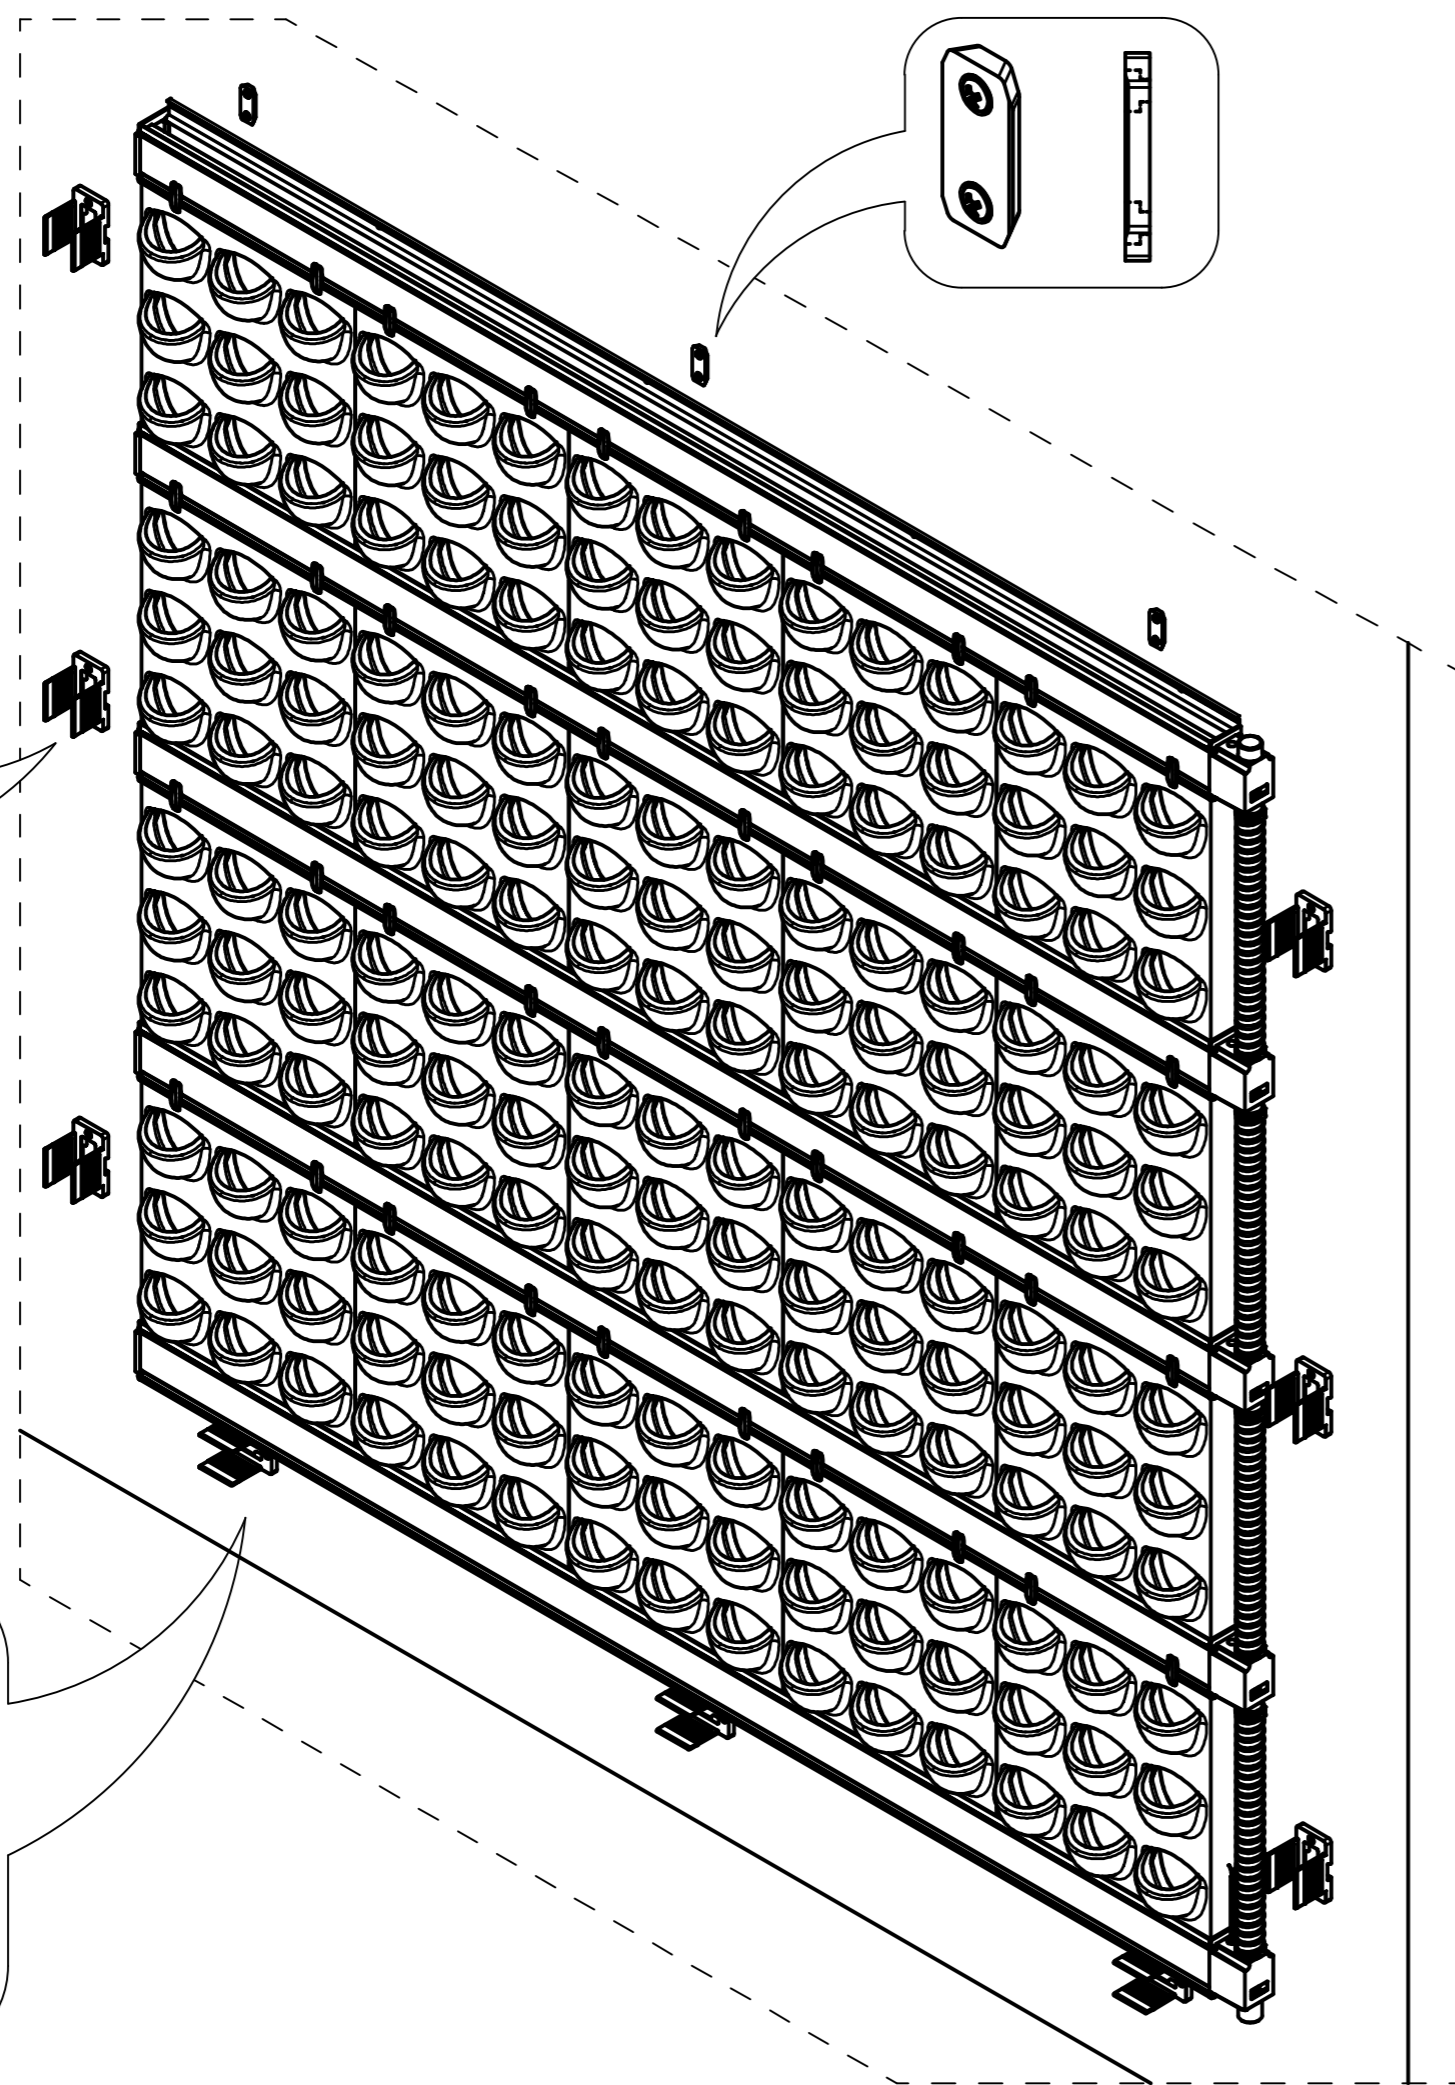

2

fischer 5,0x60 CK RVS A2

fischer UX 8

SDS 8 mm [5/16"]

Ø8 mm [5/16"]

PZ2

or

FOR DRILL PATTERN
SEE PROJECT DRAWING

60 mm [2,36"]