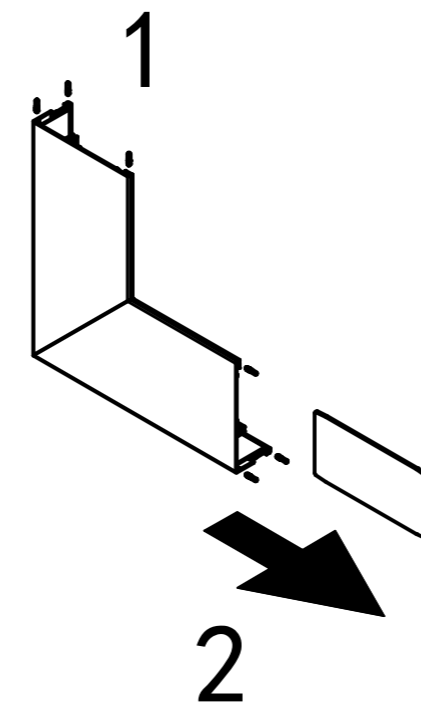

WIDEA  
250x30x80T  
300x30x100T

2

fischer 5,0x60 CK RVS A2

fischer UX 8

SDS 8 mm [5/16"]

Ø8 mm [5/16"]

PZ2

or

FOR DRILL PATTERN  
SEE PROJECT DRAWING

60 mm [2,36"]

3

4

5

6

Secure screw: Only for outdoor.