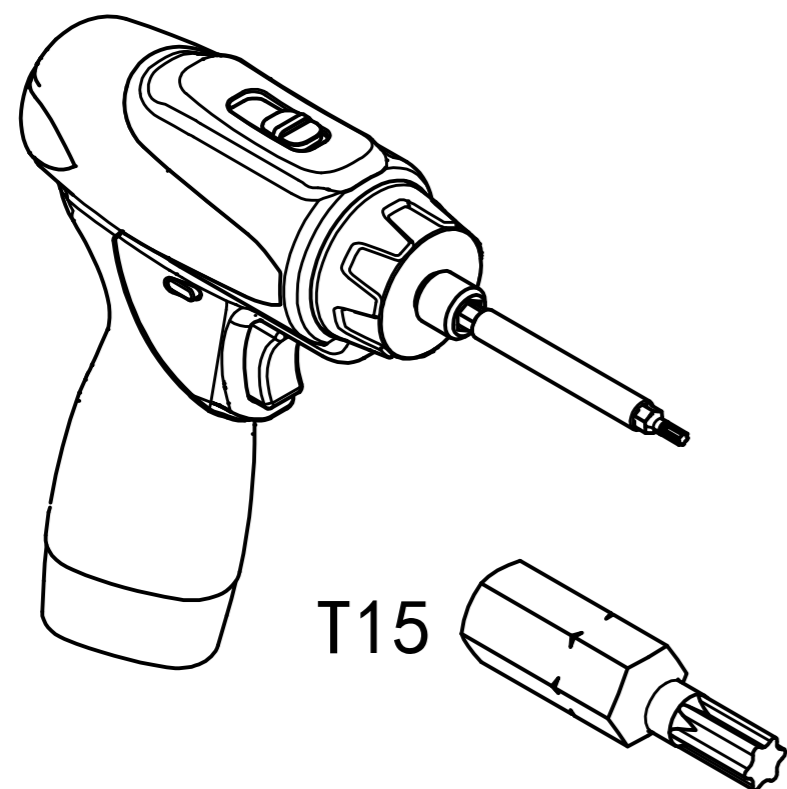

LivePanel Installation Manual  
with Frame, see page 1-23.

LivePanel Installation Manual  
without Frame, see page 1-15.

LivePanel®

T15

PZ2

SDS 8 mm [5/16"]

WIDEA  
250x30x80T  
300x30x100T

SOCKET 7 mm [1/4"]