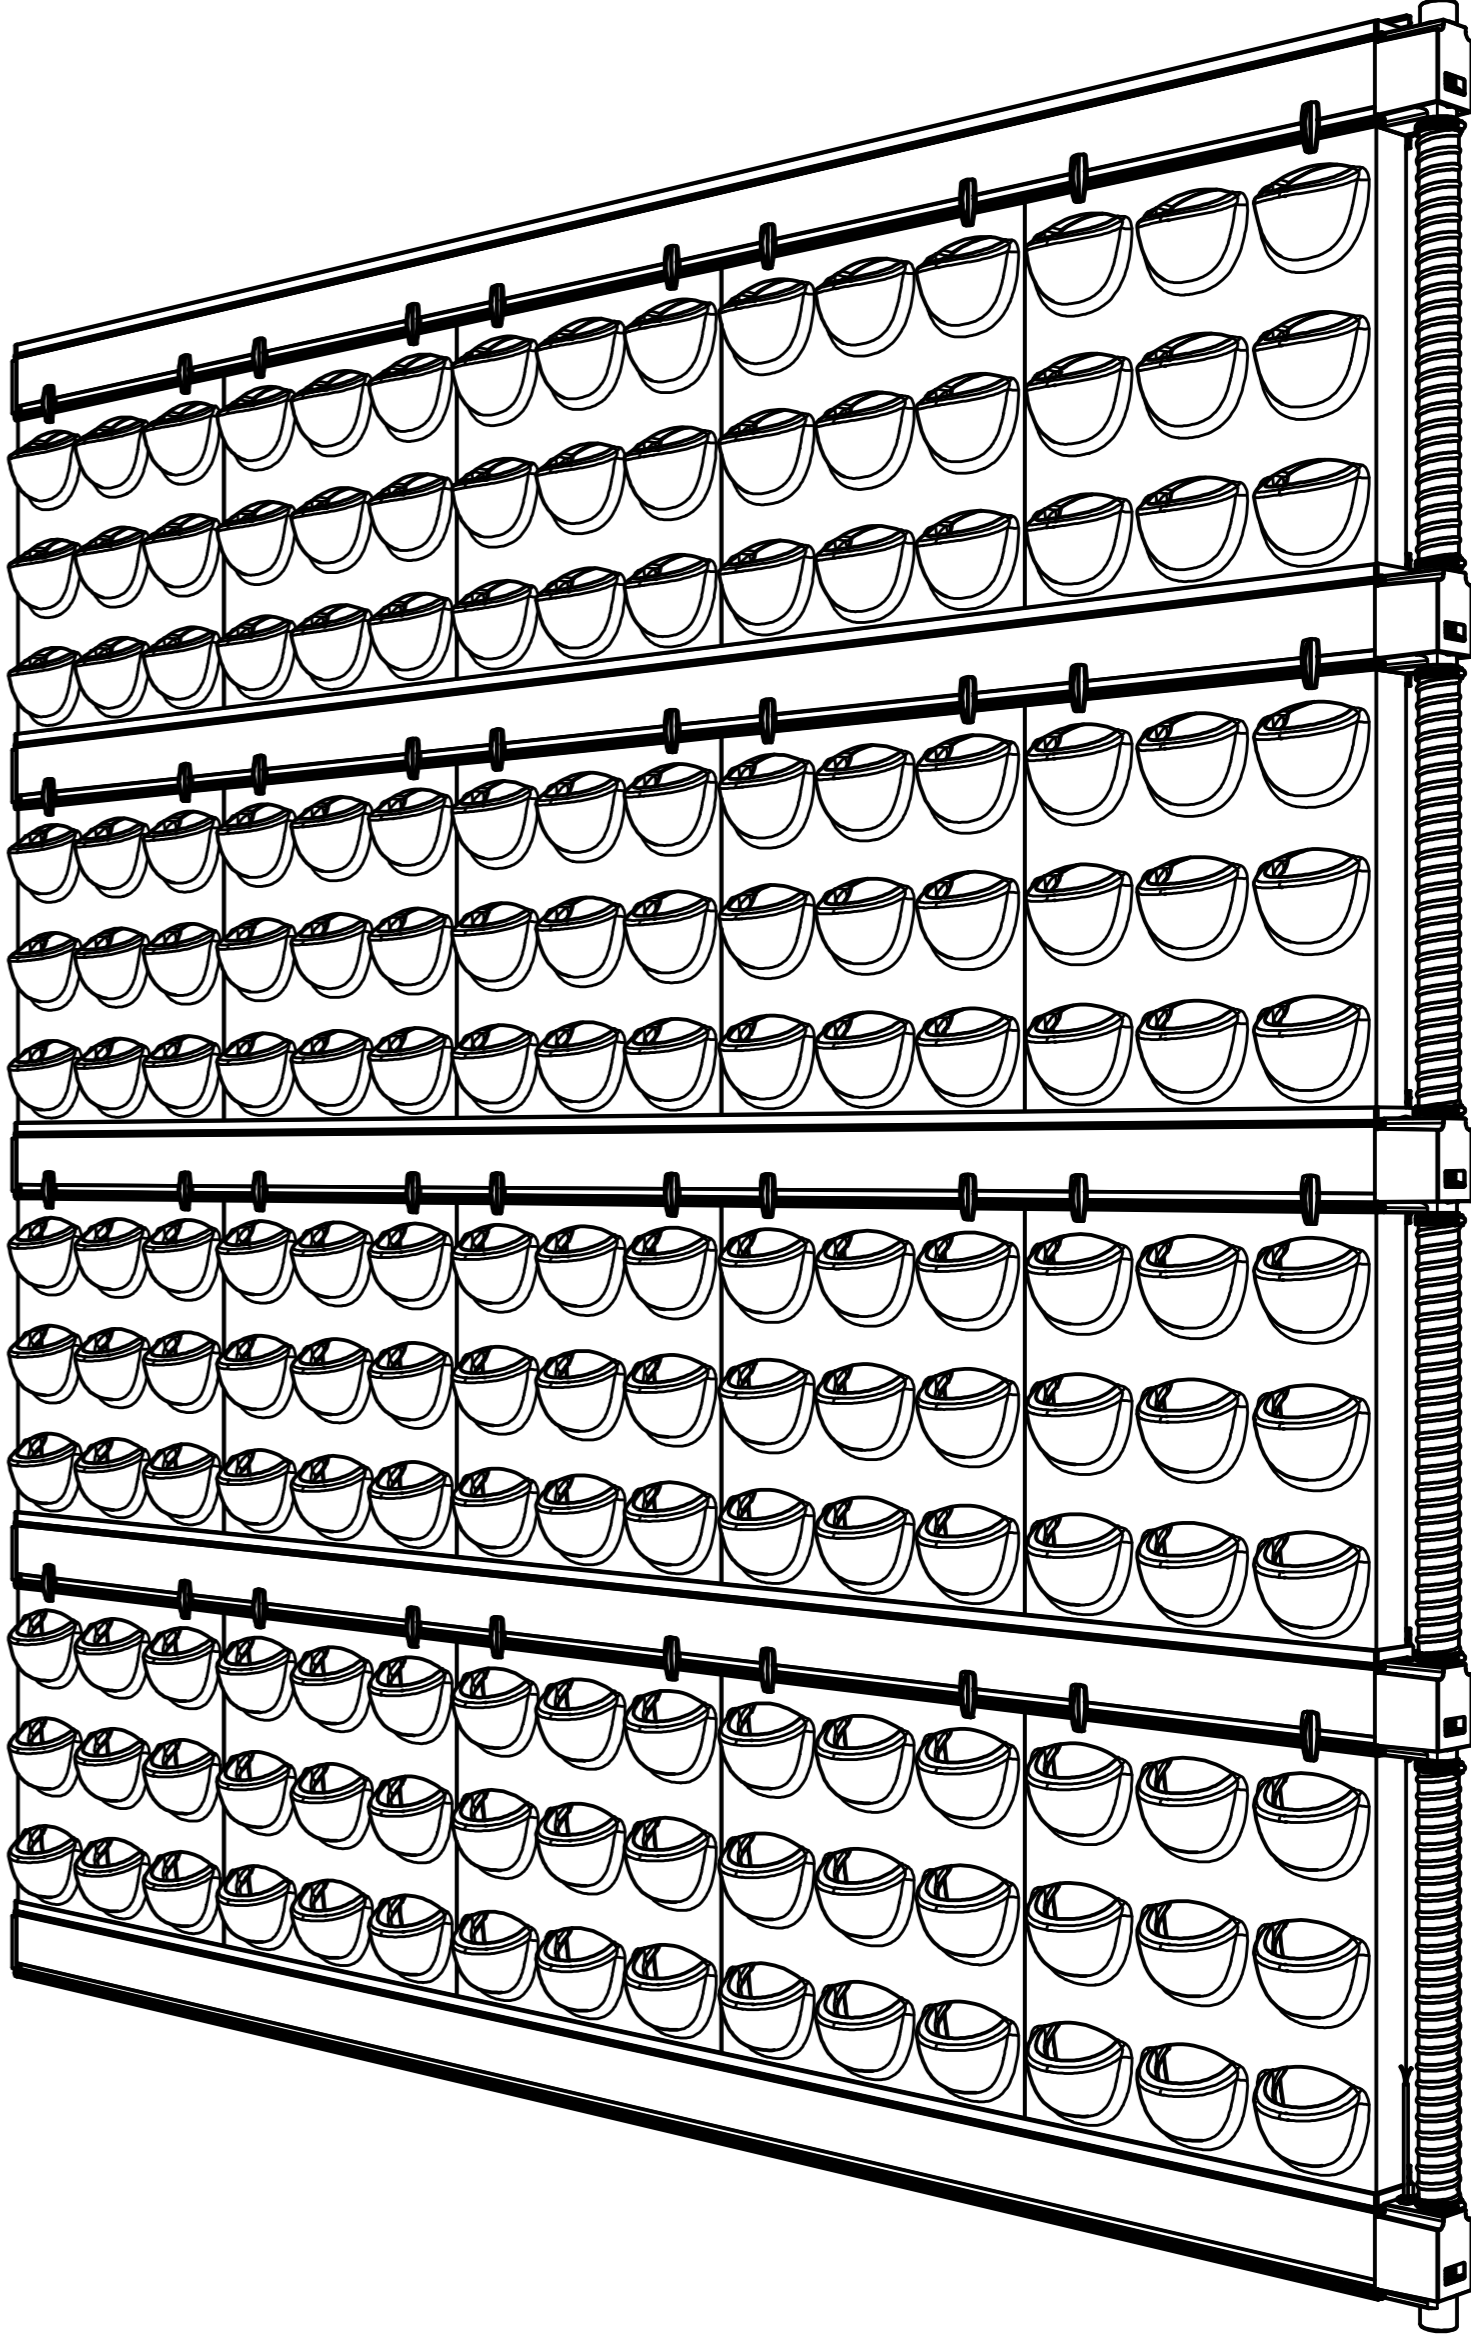

LivePanel Installation Manual  
with Frame, see page 1-23.

LivePanel Installation Manual  
without Frame, see page 1-15.

LivePanel®

T15

PZ2

SDS 8 mm [5/16"]

WIDEA  
250x30x80T  
300x30x100T

SOCKET 7 mm [1/4"]

12 mm [1/2"]

1

WIDEA  
250x30x80T  
300x30x100T

2

3