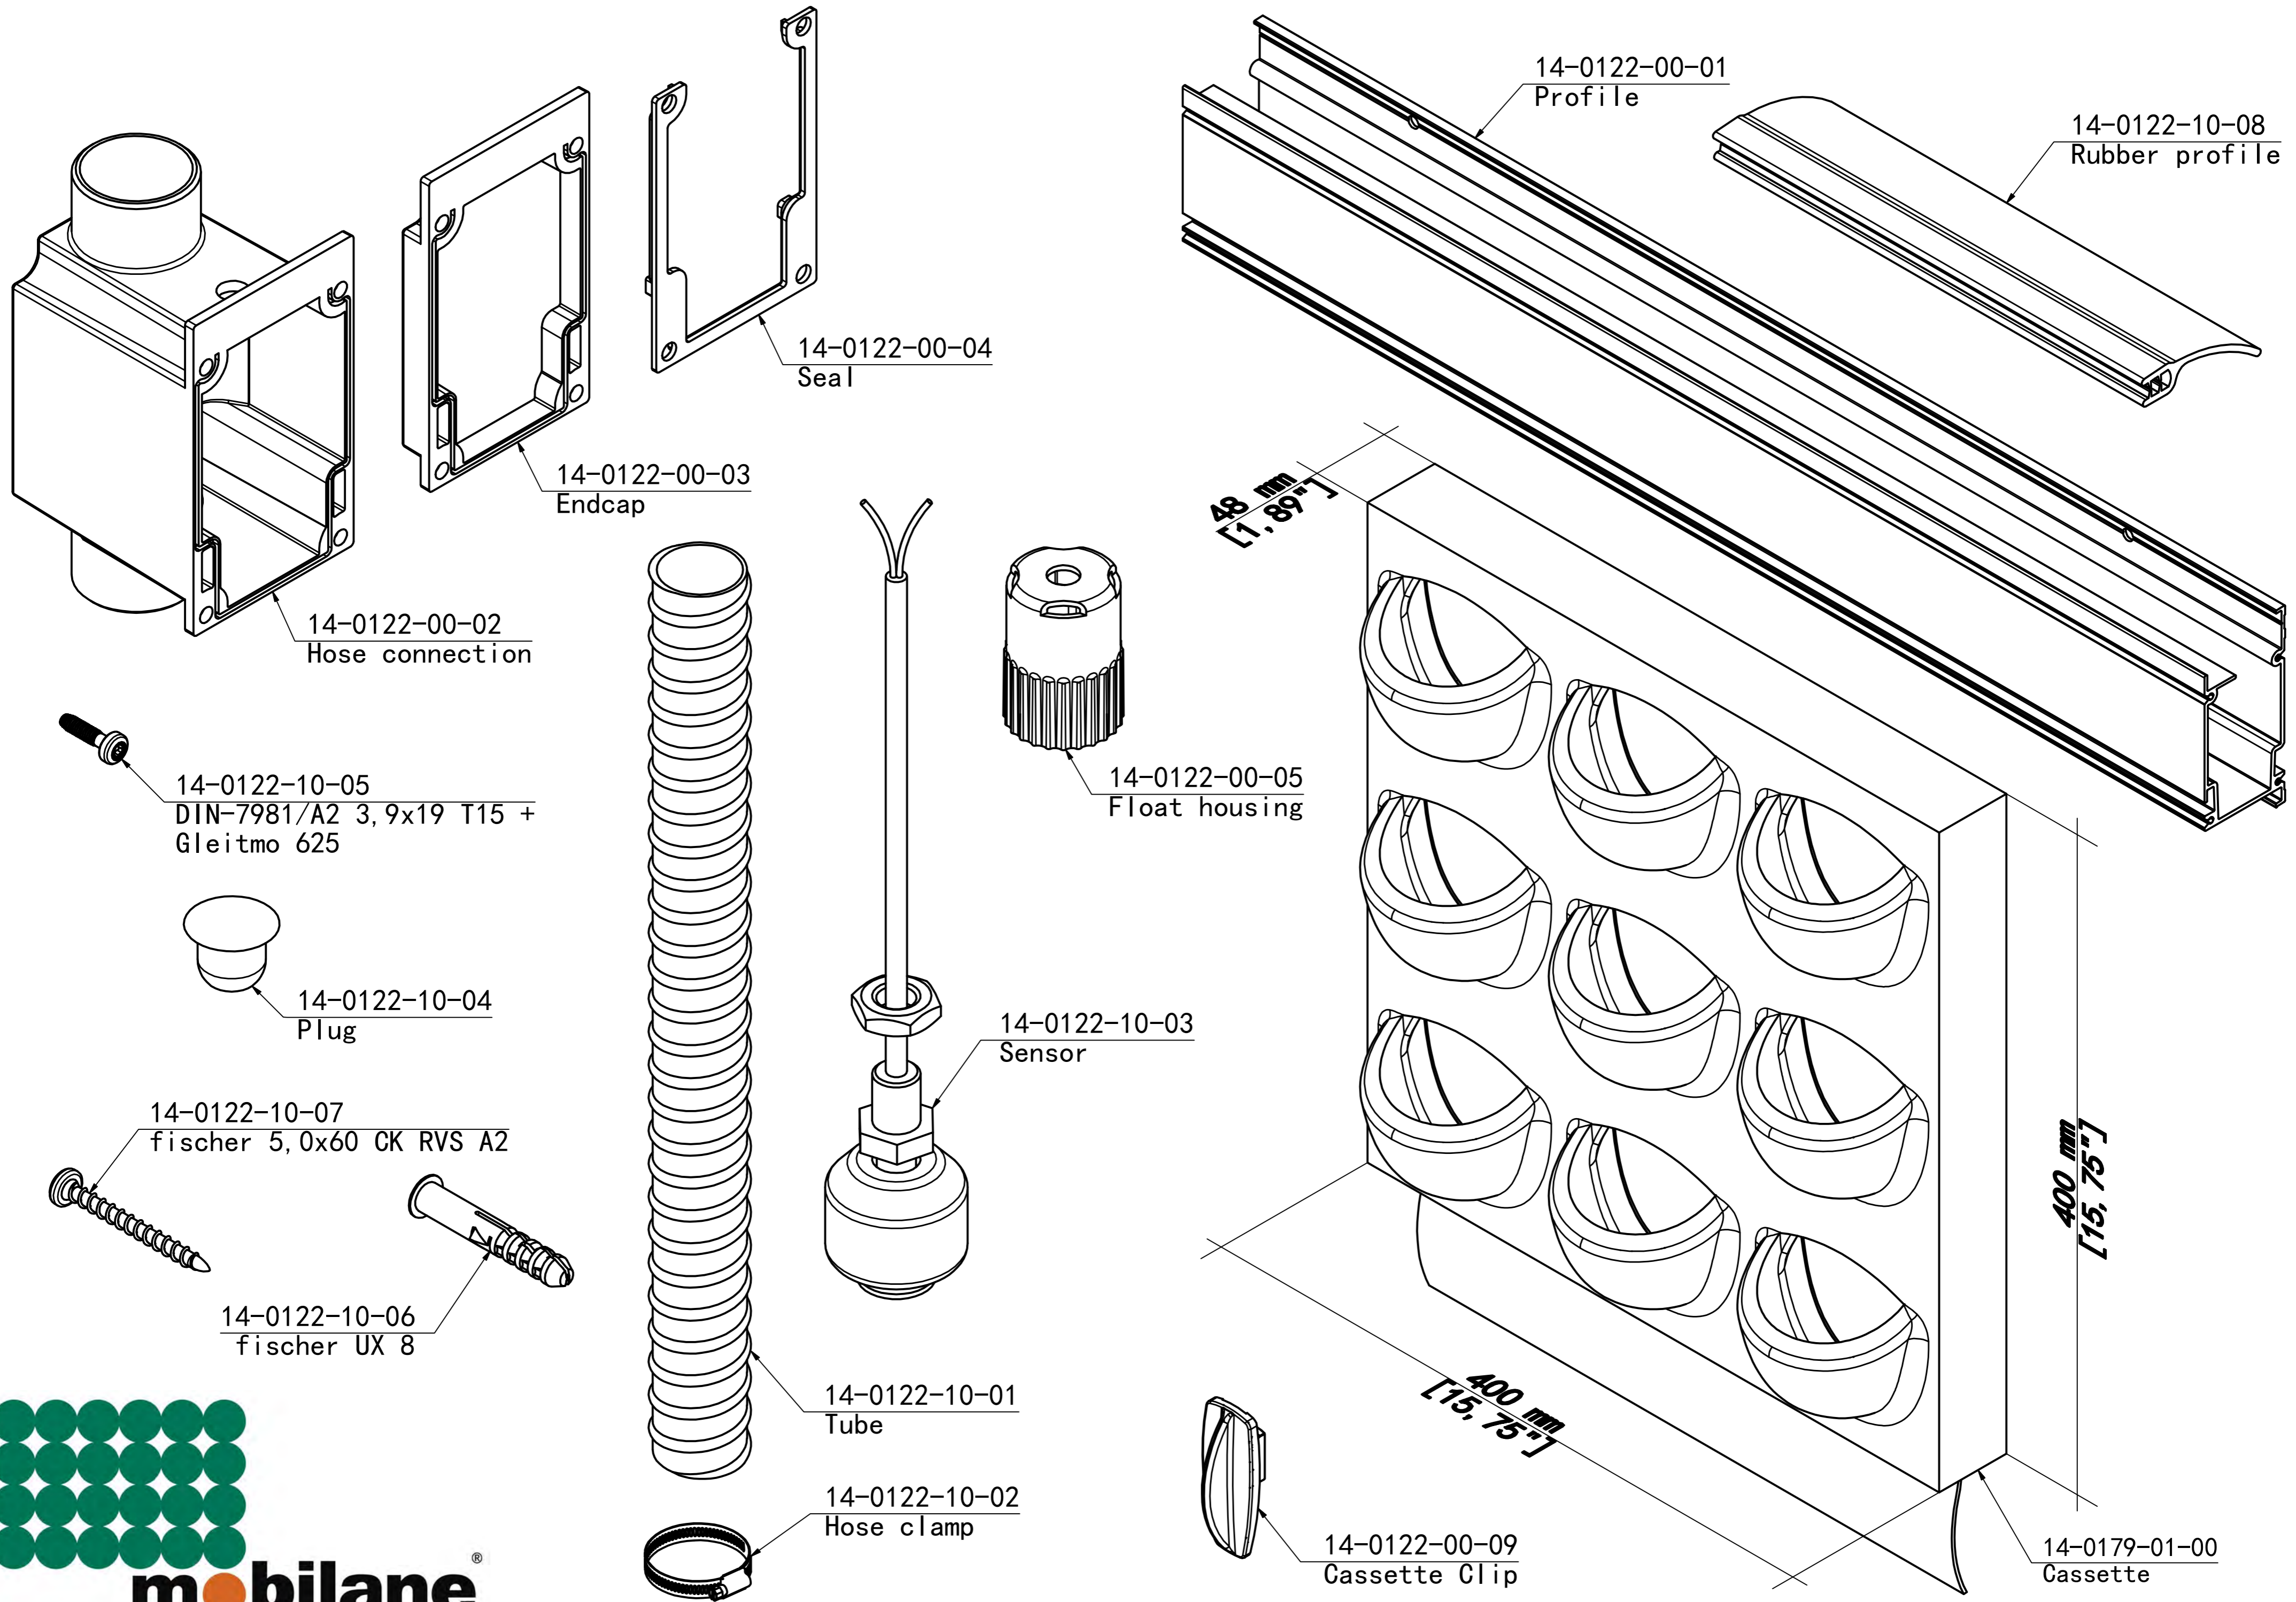

LivePanel Installation Manual  
with Frame, see page 1-23.

LivePanel Installation Manual  
without Frame, see page 1-15.

LivePanel®

T15

PZ2

SDS 8 mm [5/16"]

WIDEA  
250x30x80T  
300x30x100T

SOCKET 7 mm [1/4"]

12 mm [1/2"]

1

WIDEA  
250x30x80T  
300x30x100T

2

3

# 4 (ONLY FOR AUTOMATIC IRRIGATION SYSTEM)

5

CHECK SEAL!

6

T15

1,8 Nm

**7** When LivePanel is being installed outdoor, at a height above 10 meters [33 ft] from groundlevel, please contact Mobilane.

FOR DRILL PATTERN  
SEE PROJECT DRAWING