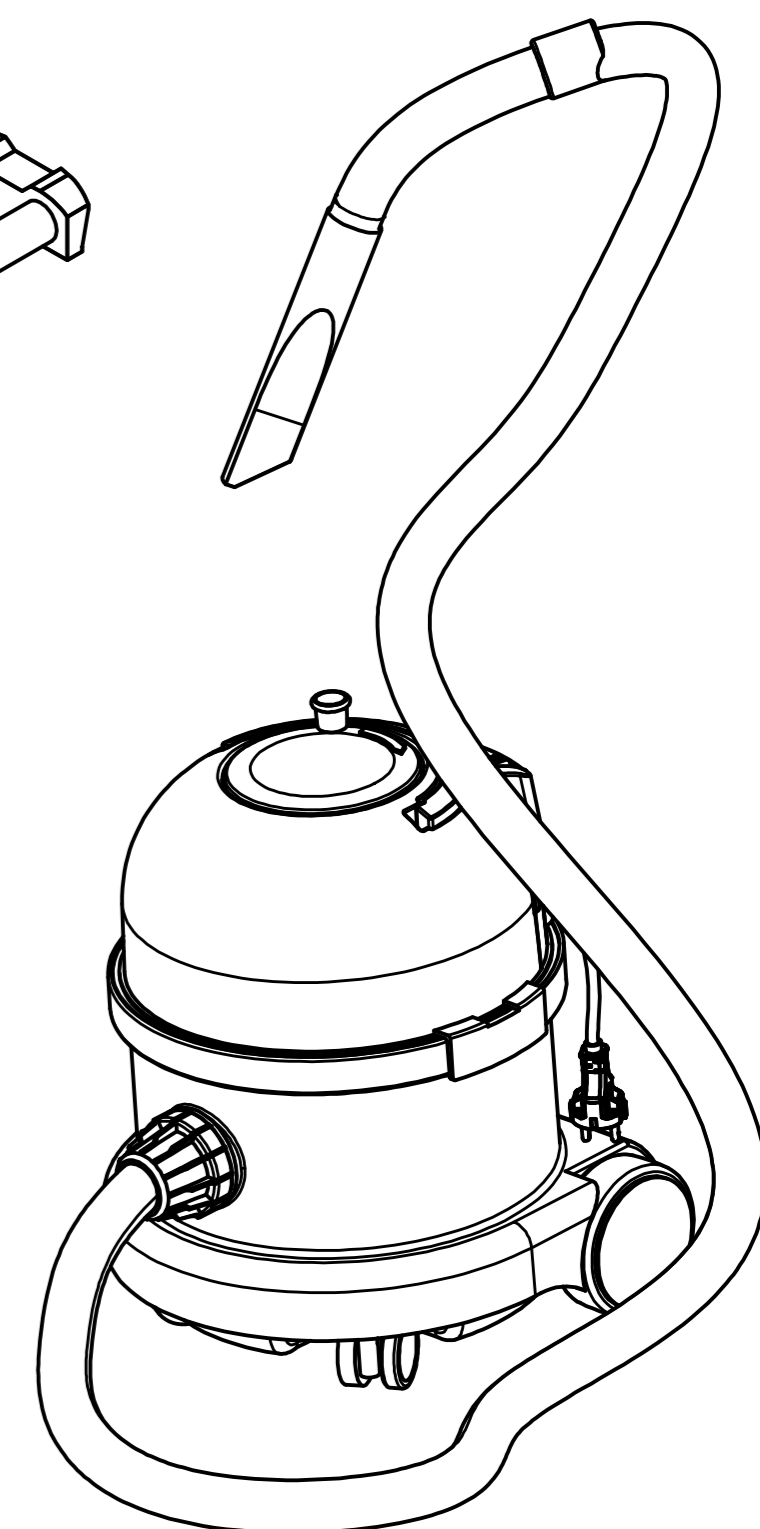

T15

PZ2

SDS 8 mm [5/16"]

WIDEA
250x30x80T
300x30x100T

SOCKET 7 mm [1/4"]

12 mm [1/2"]