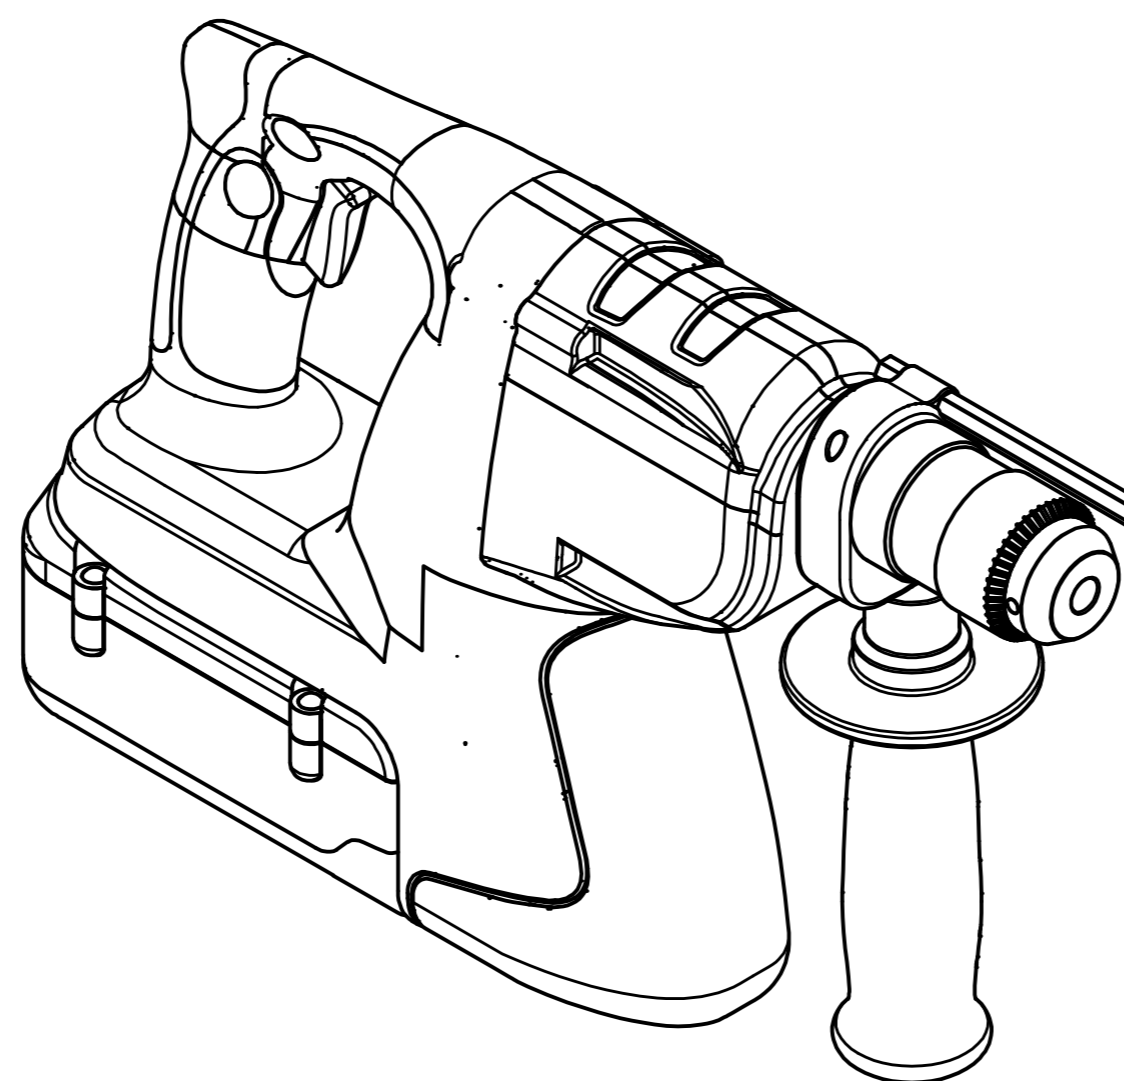

LivePanel Installation Manual  
with Frame, see page 1-23.

LivePanel Installation Manual  
without Frame, see page 1-15.

LivePanel®

T15

PZ2

SDS 8 mm [5/16"]

WIDEA  
250x30x80T  
300x30x100T

SOCKET 7 mm [1/4"]