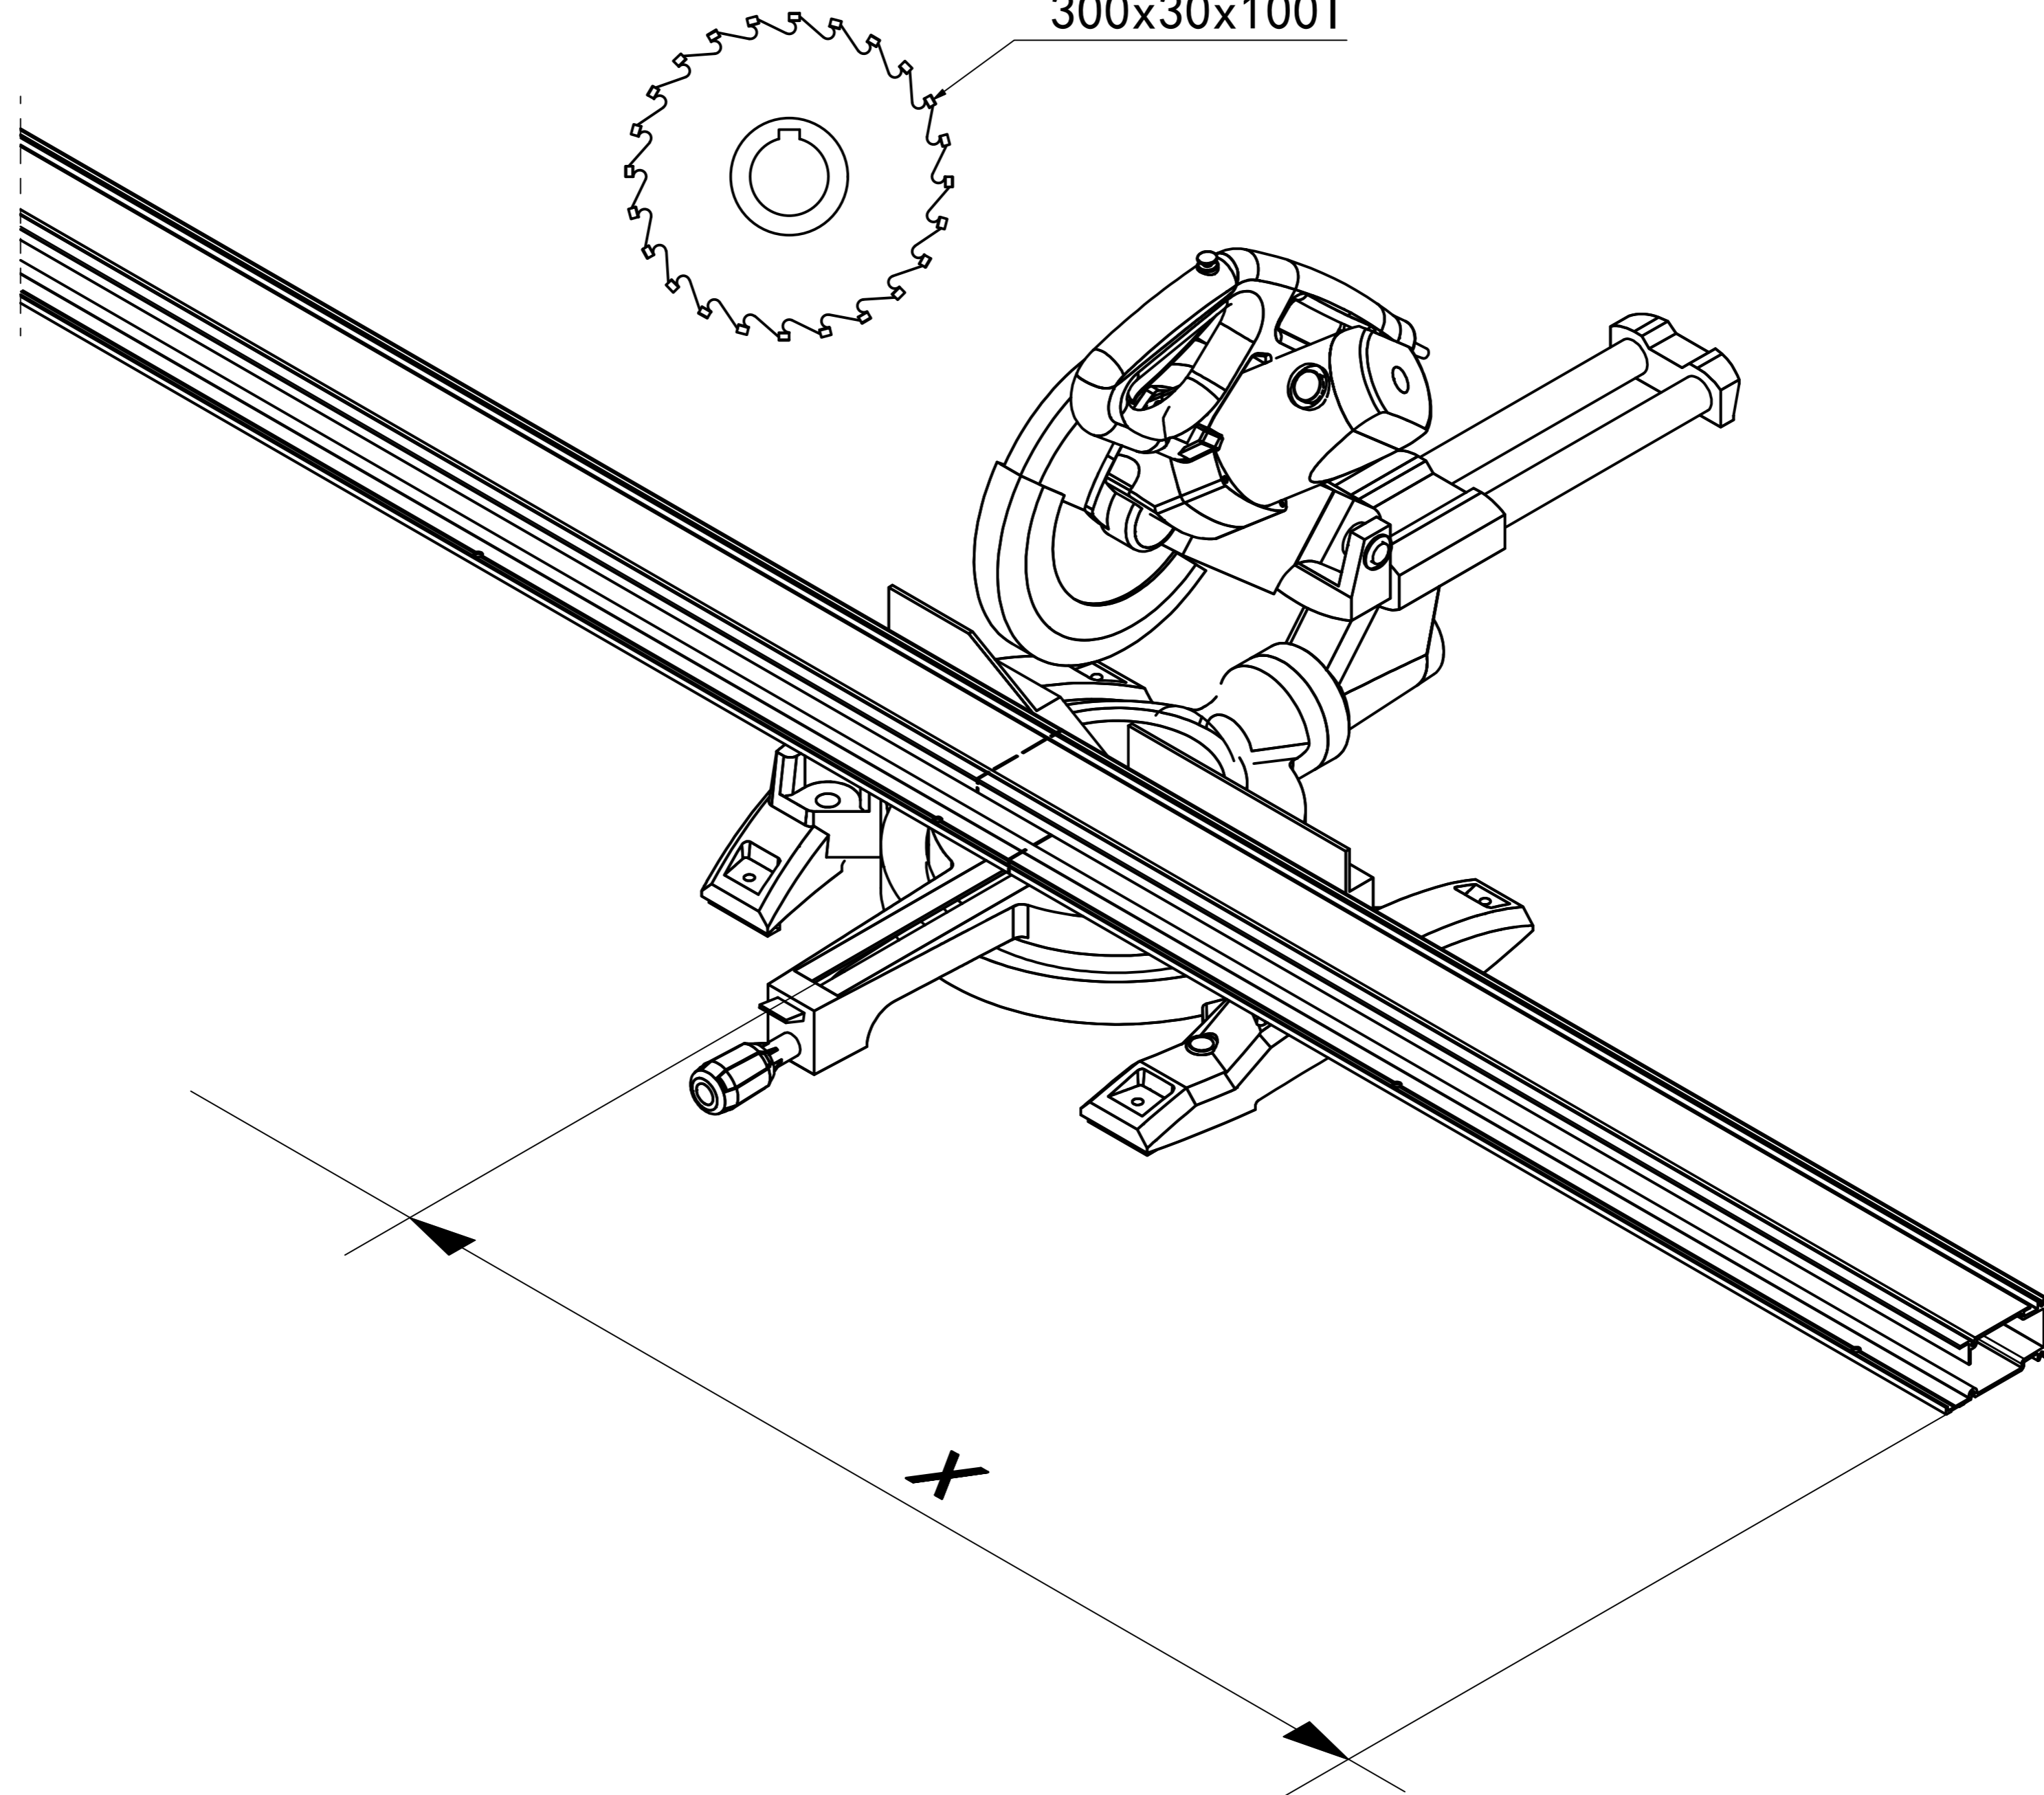

LivePanel Installation Manual  
with Frame, see page 1-23.

LivePanel Installation Manual  
without Frame, see page 1-15.

LivePanel®

T15

PZ2

SDS 8 mm [5/16"]

WIDEA  
250x30x80T  
300x30x100T

SOCKET 7 mm [1/4"]

12 mm [1/2"]

1

WIDEA  
250x30x80T  
300x30x100T

2

3

# 4 (ONLY FOR AUTOMATIC IRRIGATION SYSTEM)

5

CHECK SEAL!

6

T15

1,8 Nm

**7** When LivePanel is being installed outdoor, at a height above 10 meters [33 ft] from groundlevel, please contact Mobilane.

FOR DRILL PATTERN  
SEE PROJECT DRAWING