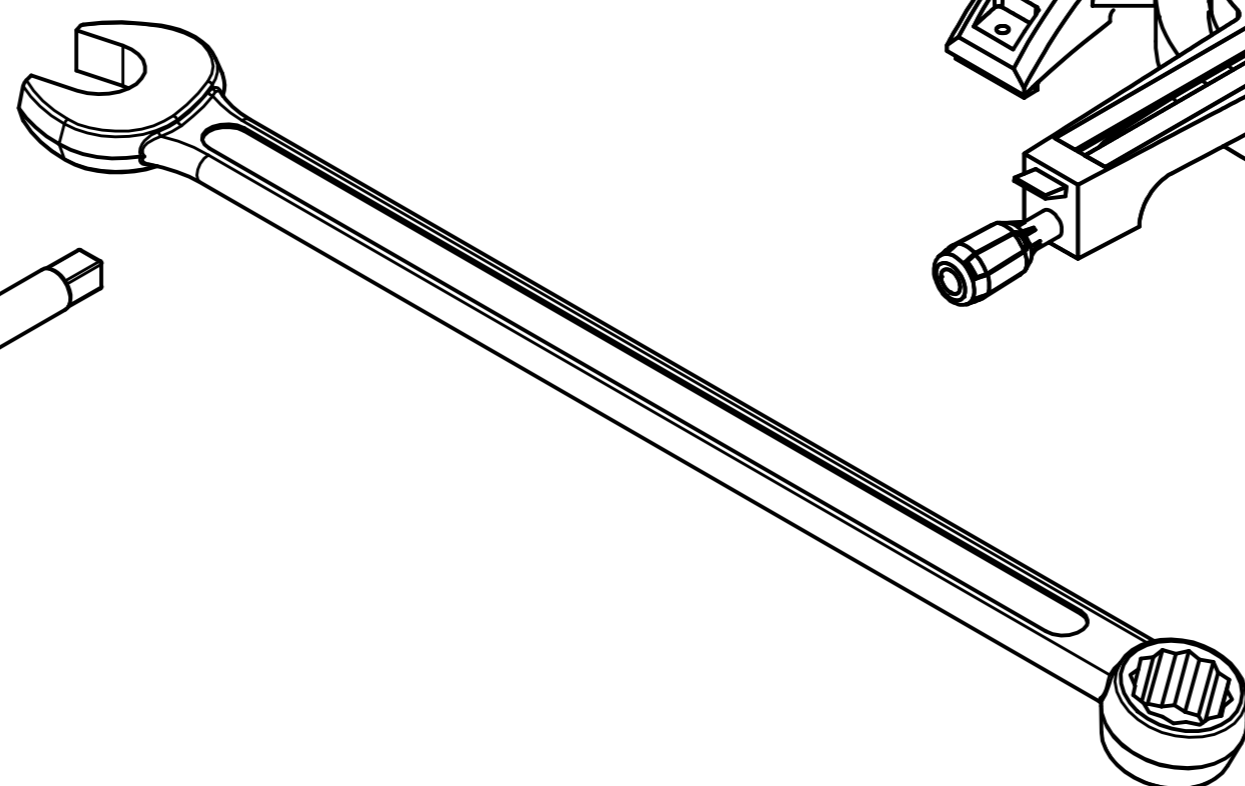

LivePanel Installation Manual  
with Frame, see page 1-23.

LivePanel Installation Manual  
without Frame, see page 1-15.

LivePanel®

T15

PZ2

SDS 8 mm [5/16"]

WIDEA  
250x30x80T  
300x30x100T

SOCKET 7 mm [1/4"]

12 mm [1/2"]

1

WIDEA  
250x30x80T  
300x30x100T

2

3