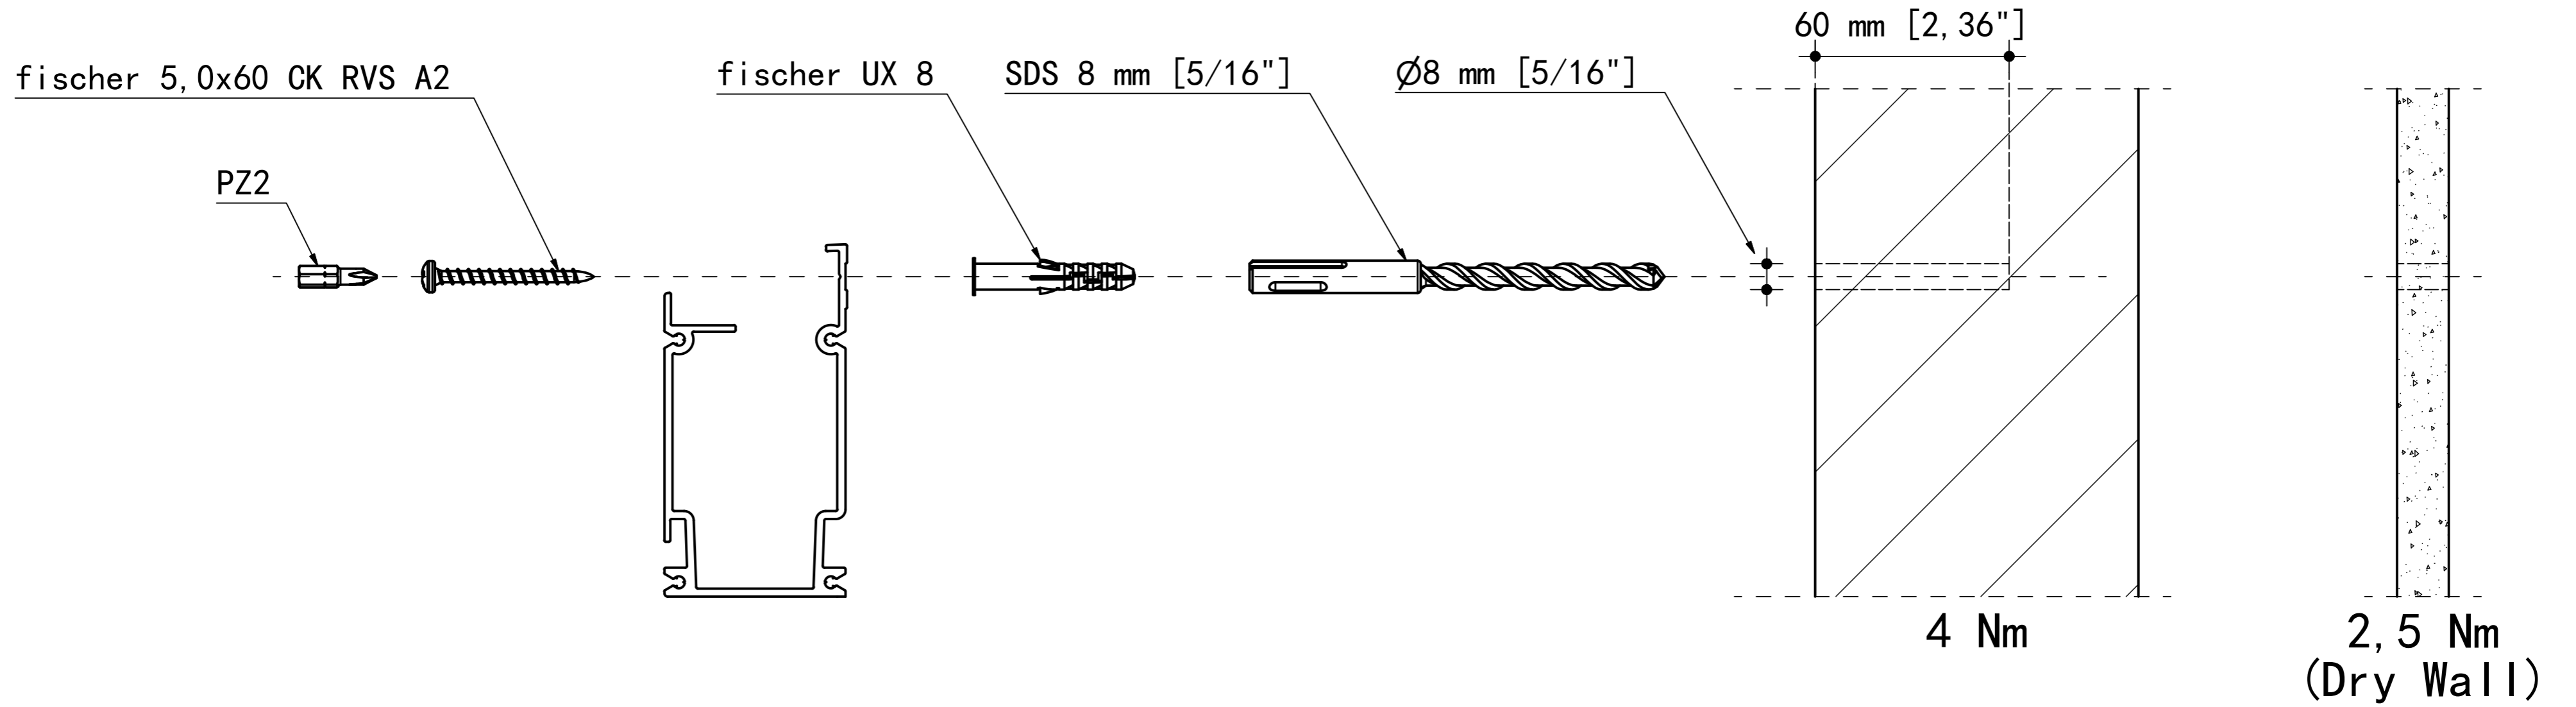

# 4 (ONLY FOR AUTOMATIC IRRIGATION SYSTEM)

5

CHECK SEAL!

6

T15

1,8 Nm

**7** When LivePanel is being installed outdoor, at a height above 10 meters [33 ft] from groundlevel, please contact Mobilane.

FOR DRILL PATTERN  
SEE PROJECT DRAWING