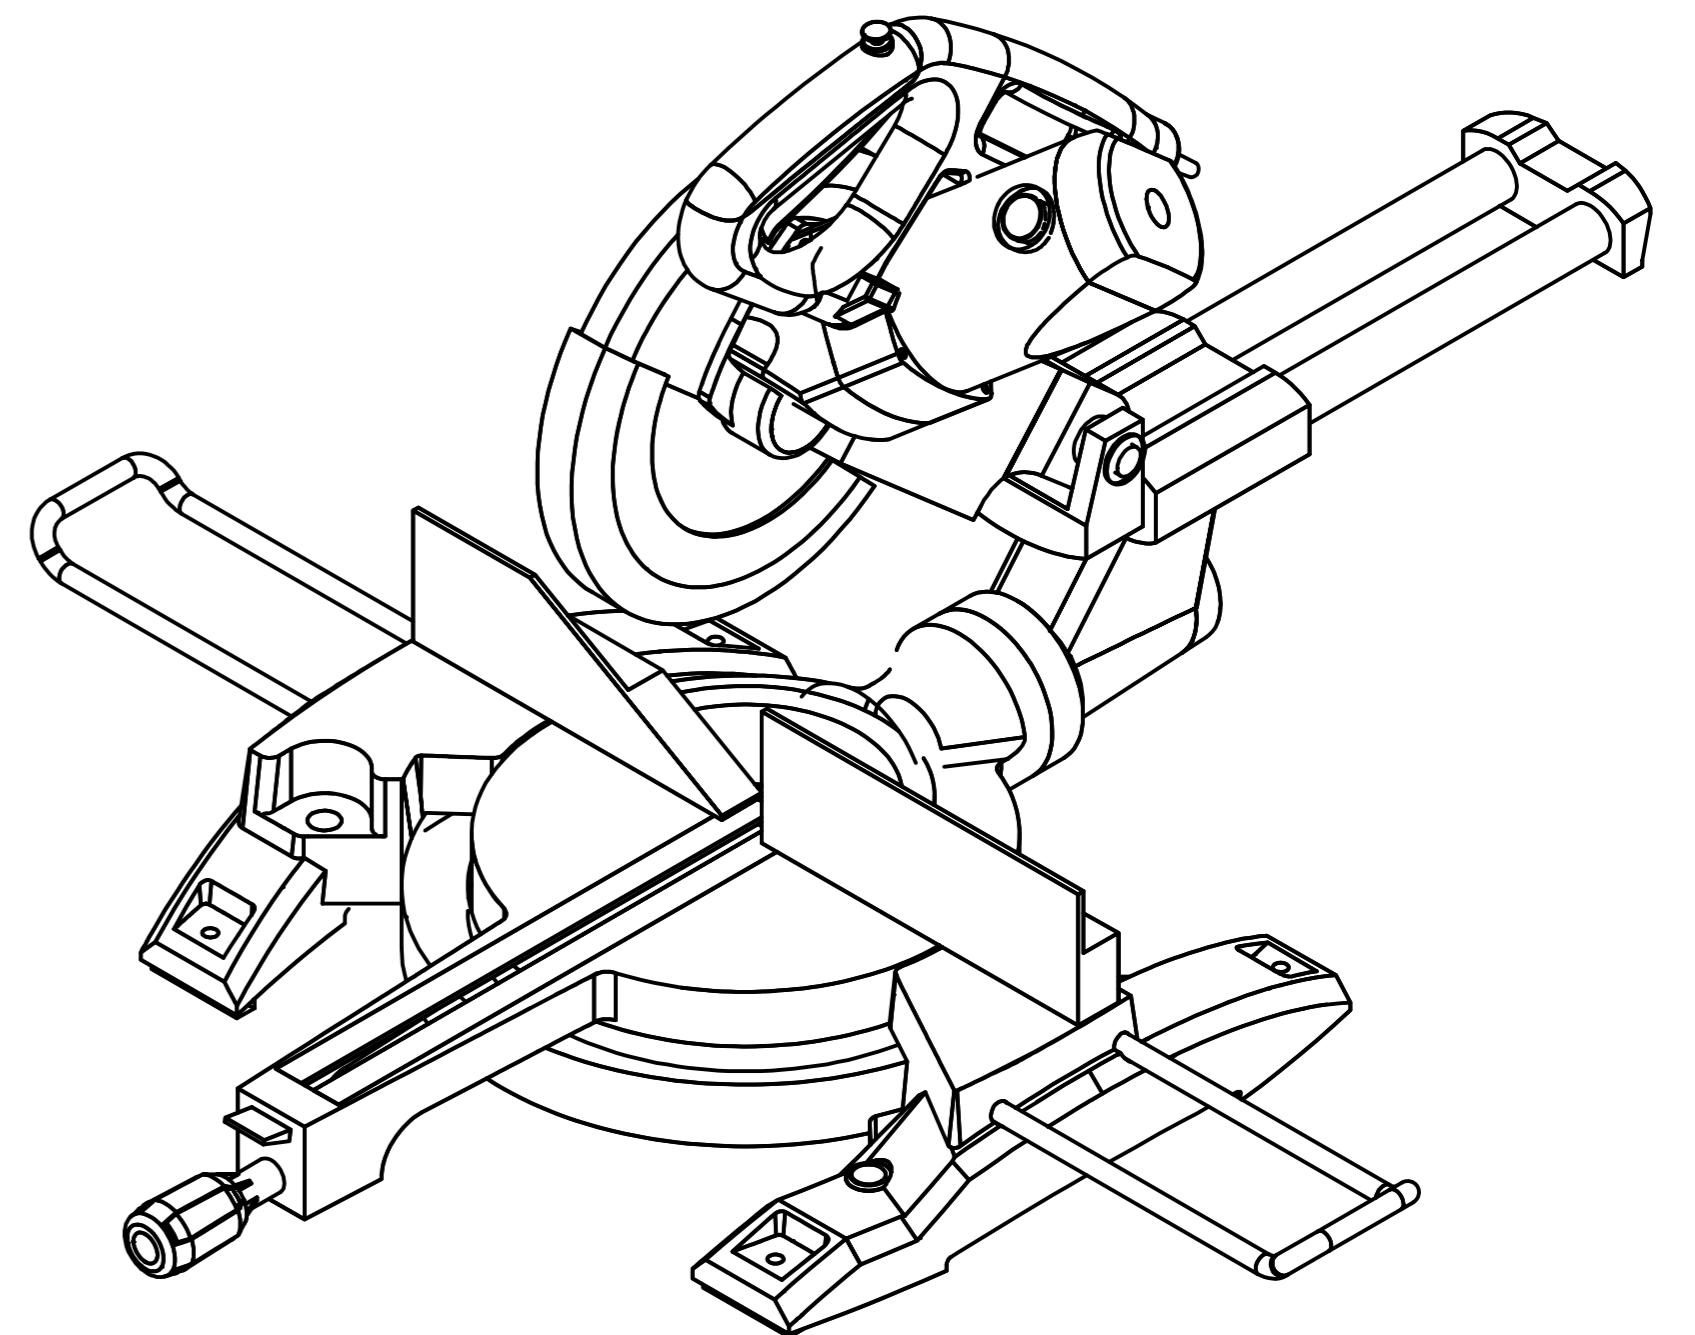

WIDEA
250x30x80T
300x30x100T