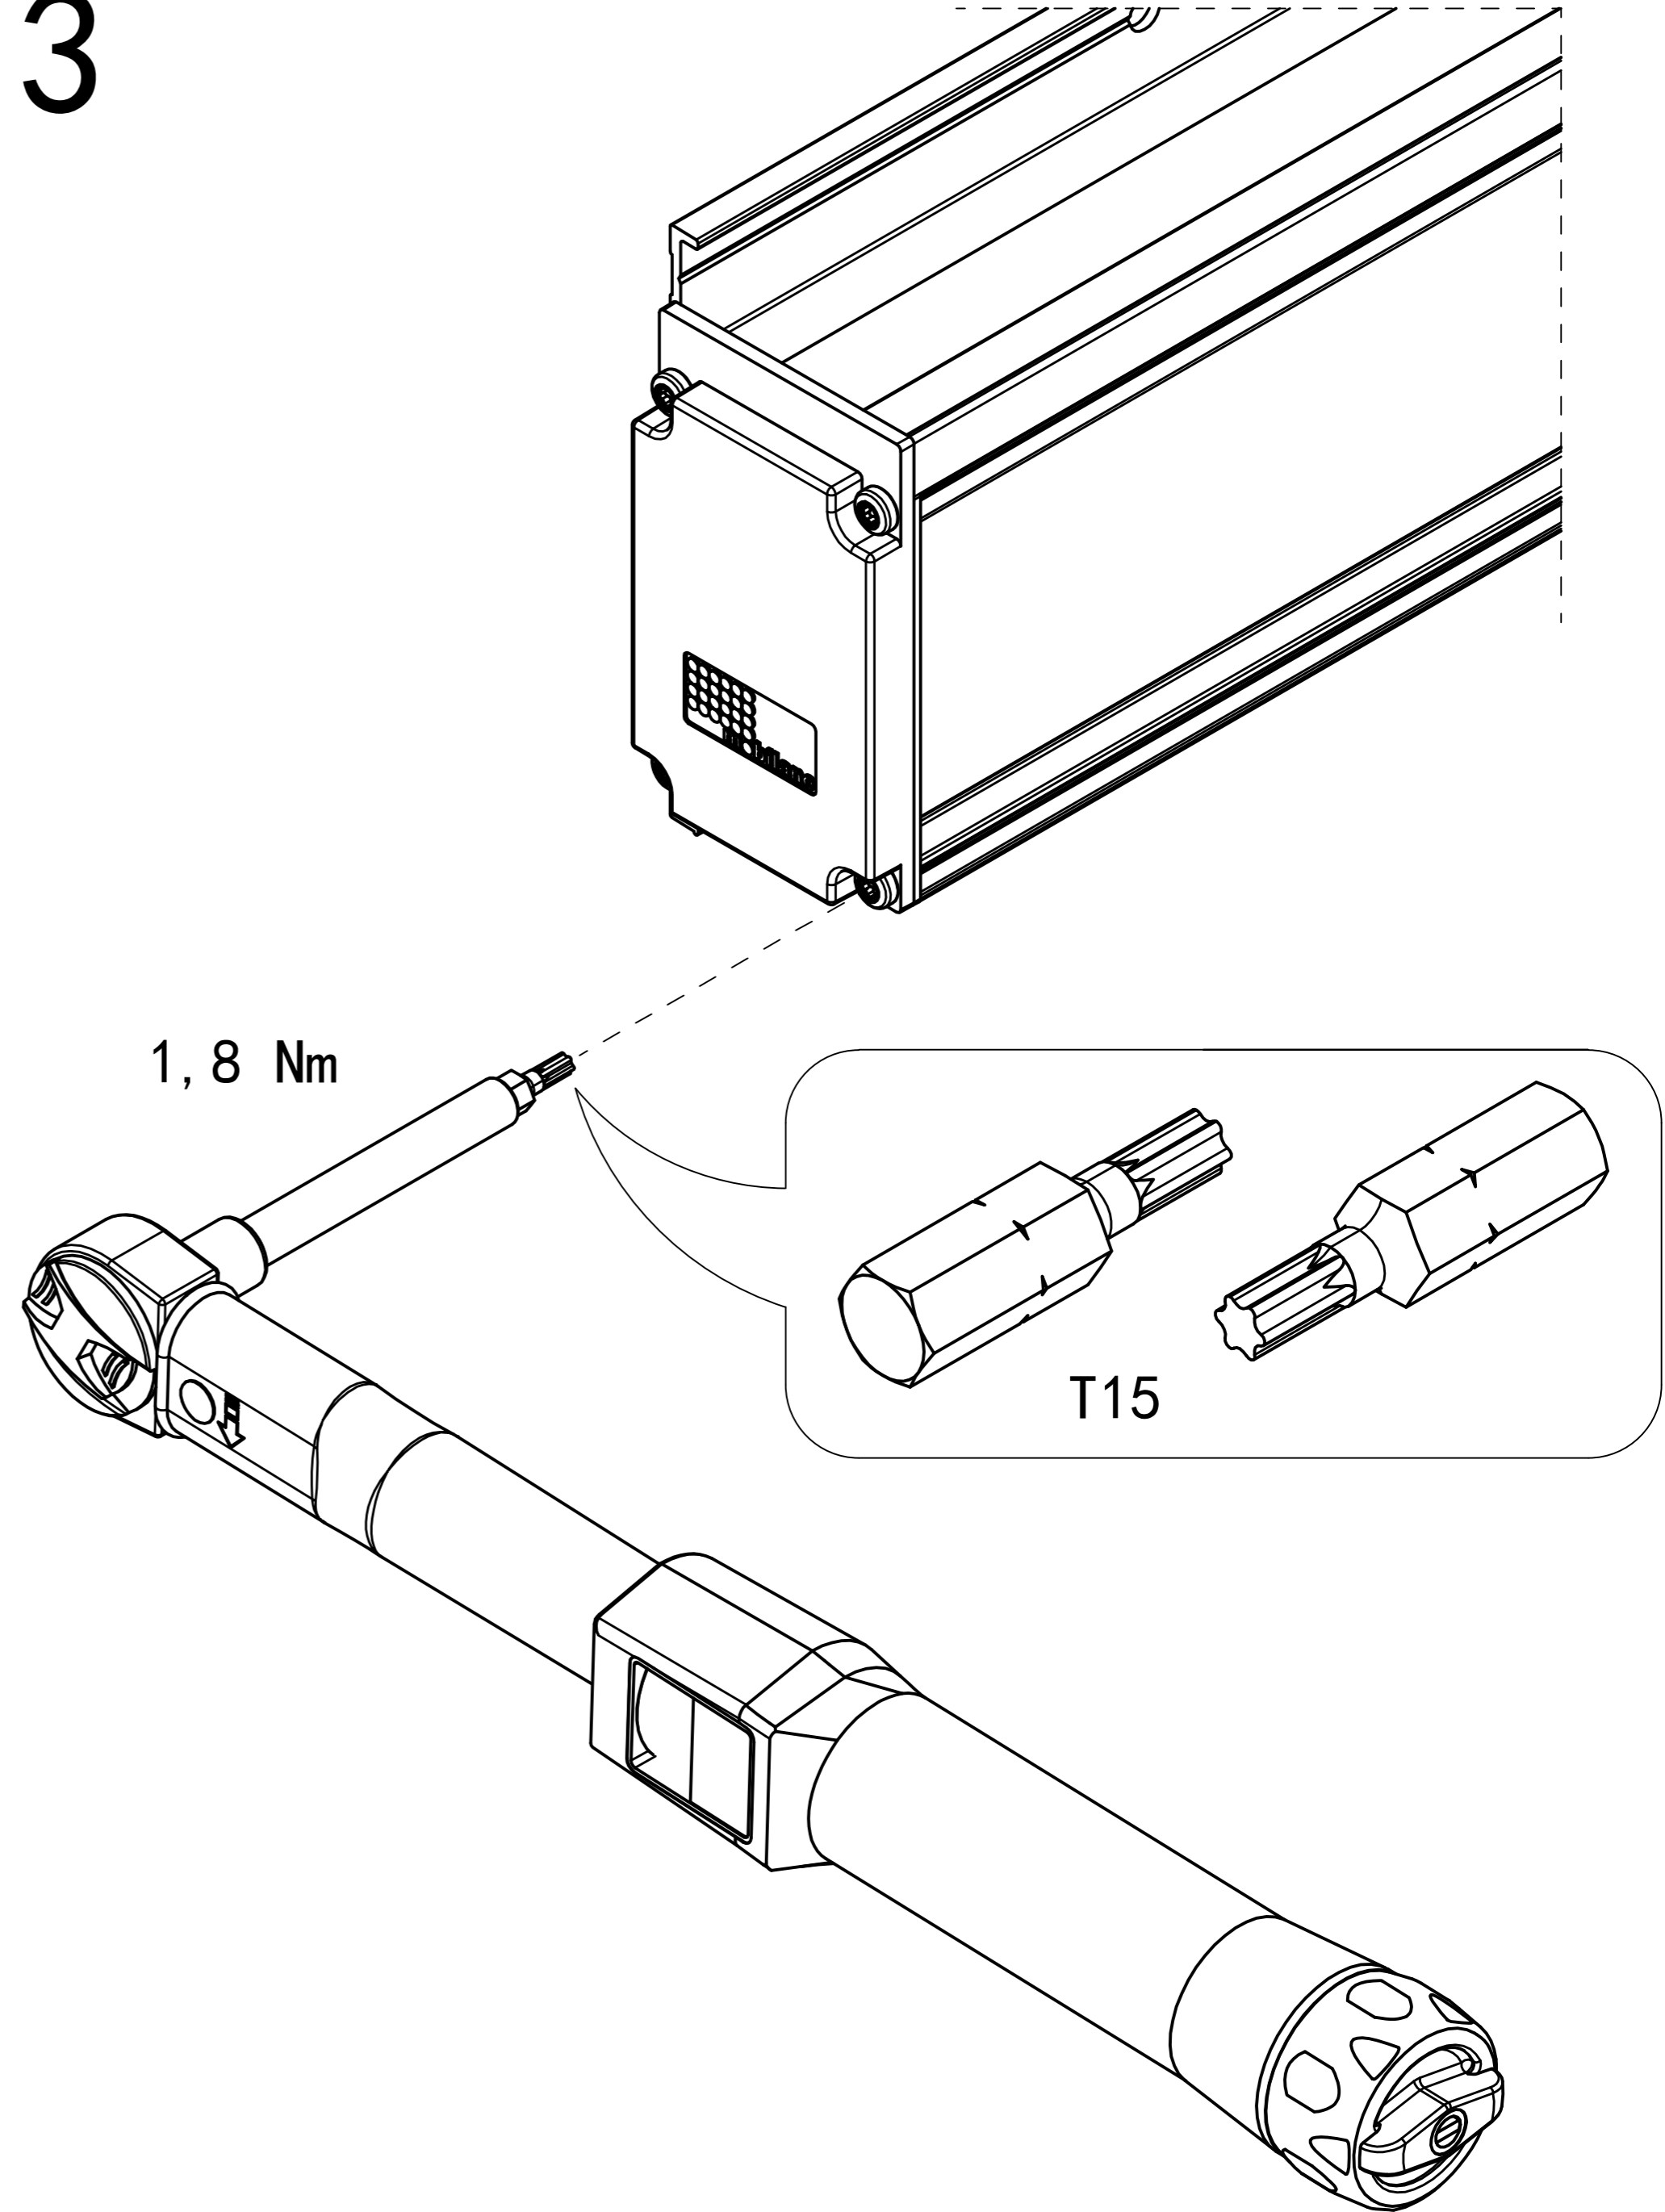

LivePanel Installation Manual  
with Frame, see page 1-23.

LivePanel Installation Manual  
without Frame, see page 1-15.

LivePanel®

T15

PZ2

SDS 8 mm [5/16"]

WIDEA  
250x30x80T  
300x30x100T

SOCKET 7 mm [1/4"]

12 mm [1/2"]

1

WIDEA  
250x30x80T  
300x30x100T

2

3