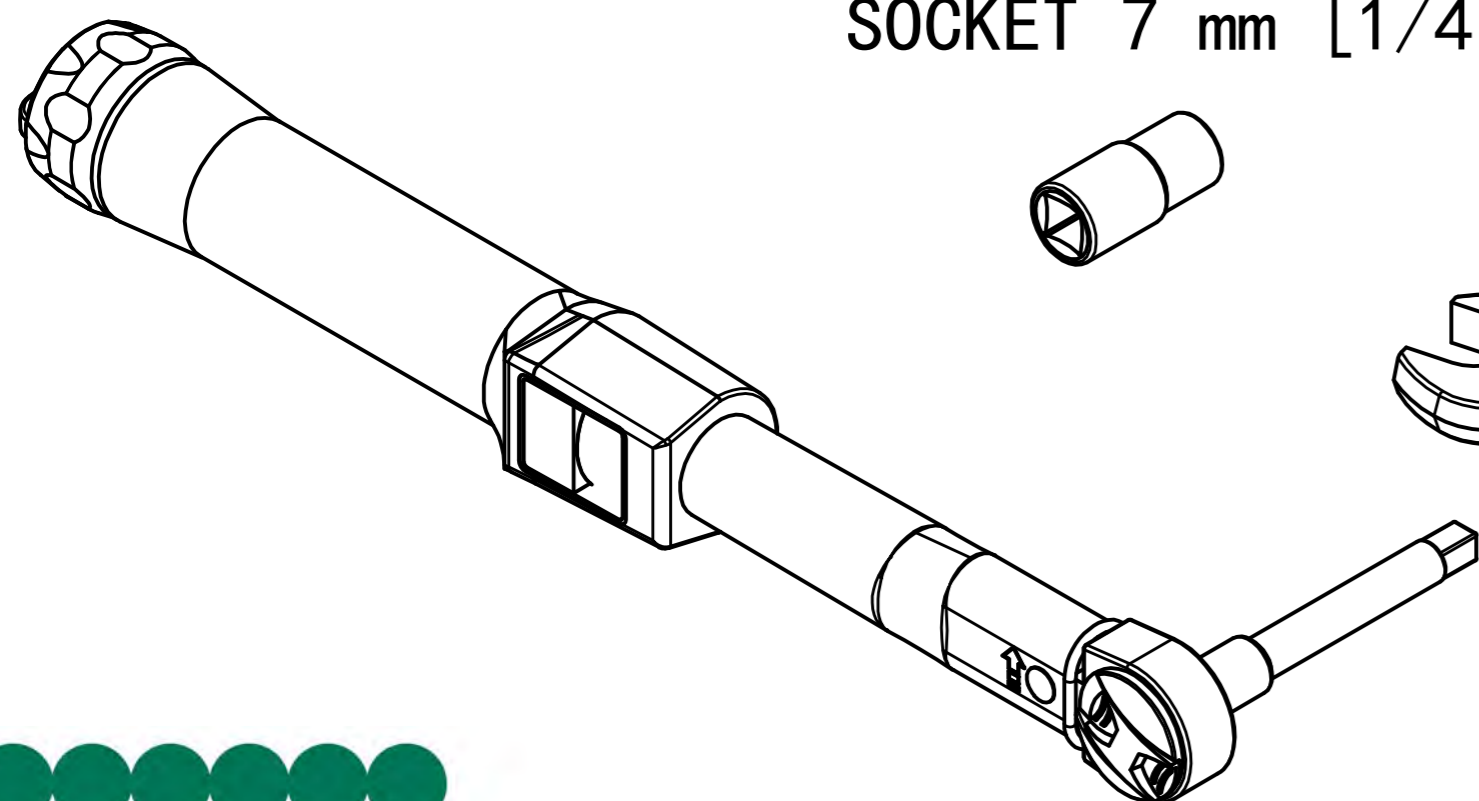

LivePanel Installation Manual  
with Frame, see page 1-23.

LivePanel Installation Manual  
without Frame, see page 1-15.

LivePanel®

T15

PZ2

SDS 8 mm [5/16"]

WIDEA  
250x30x80T  
300x30x100T

SOCKET 7 mm [1/4"]

12 mm [1/2"]

1

WIDEA  
250x30x80T  
300x30x100T

2

3