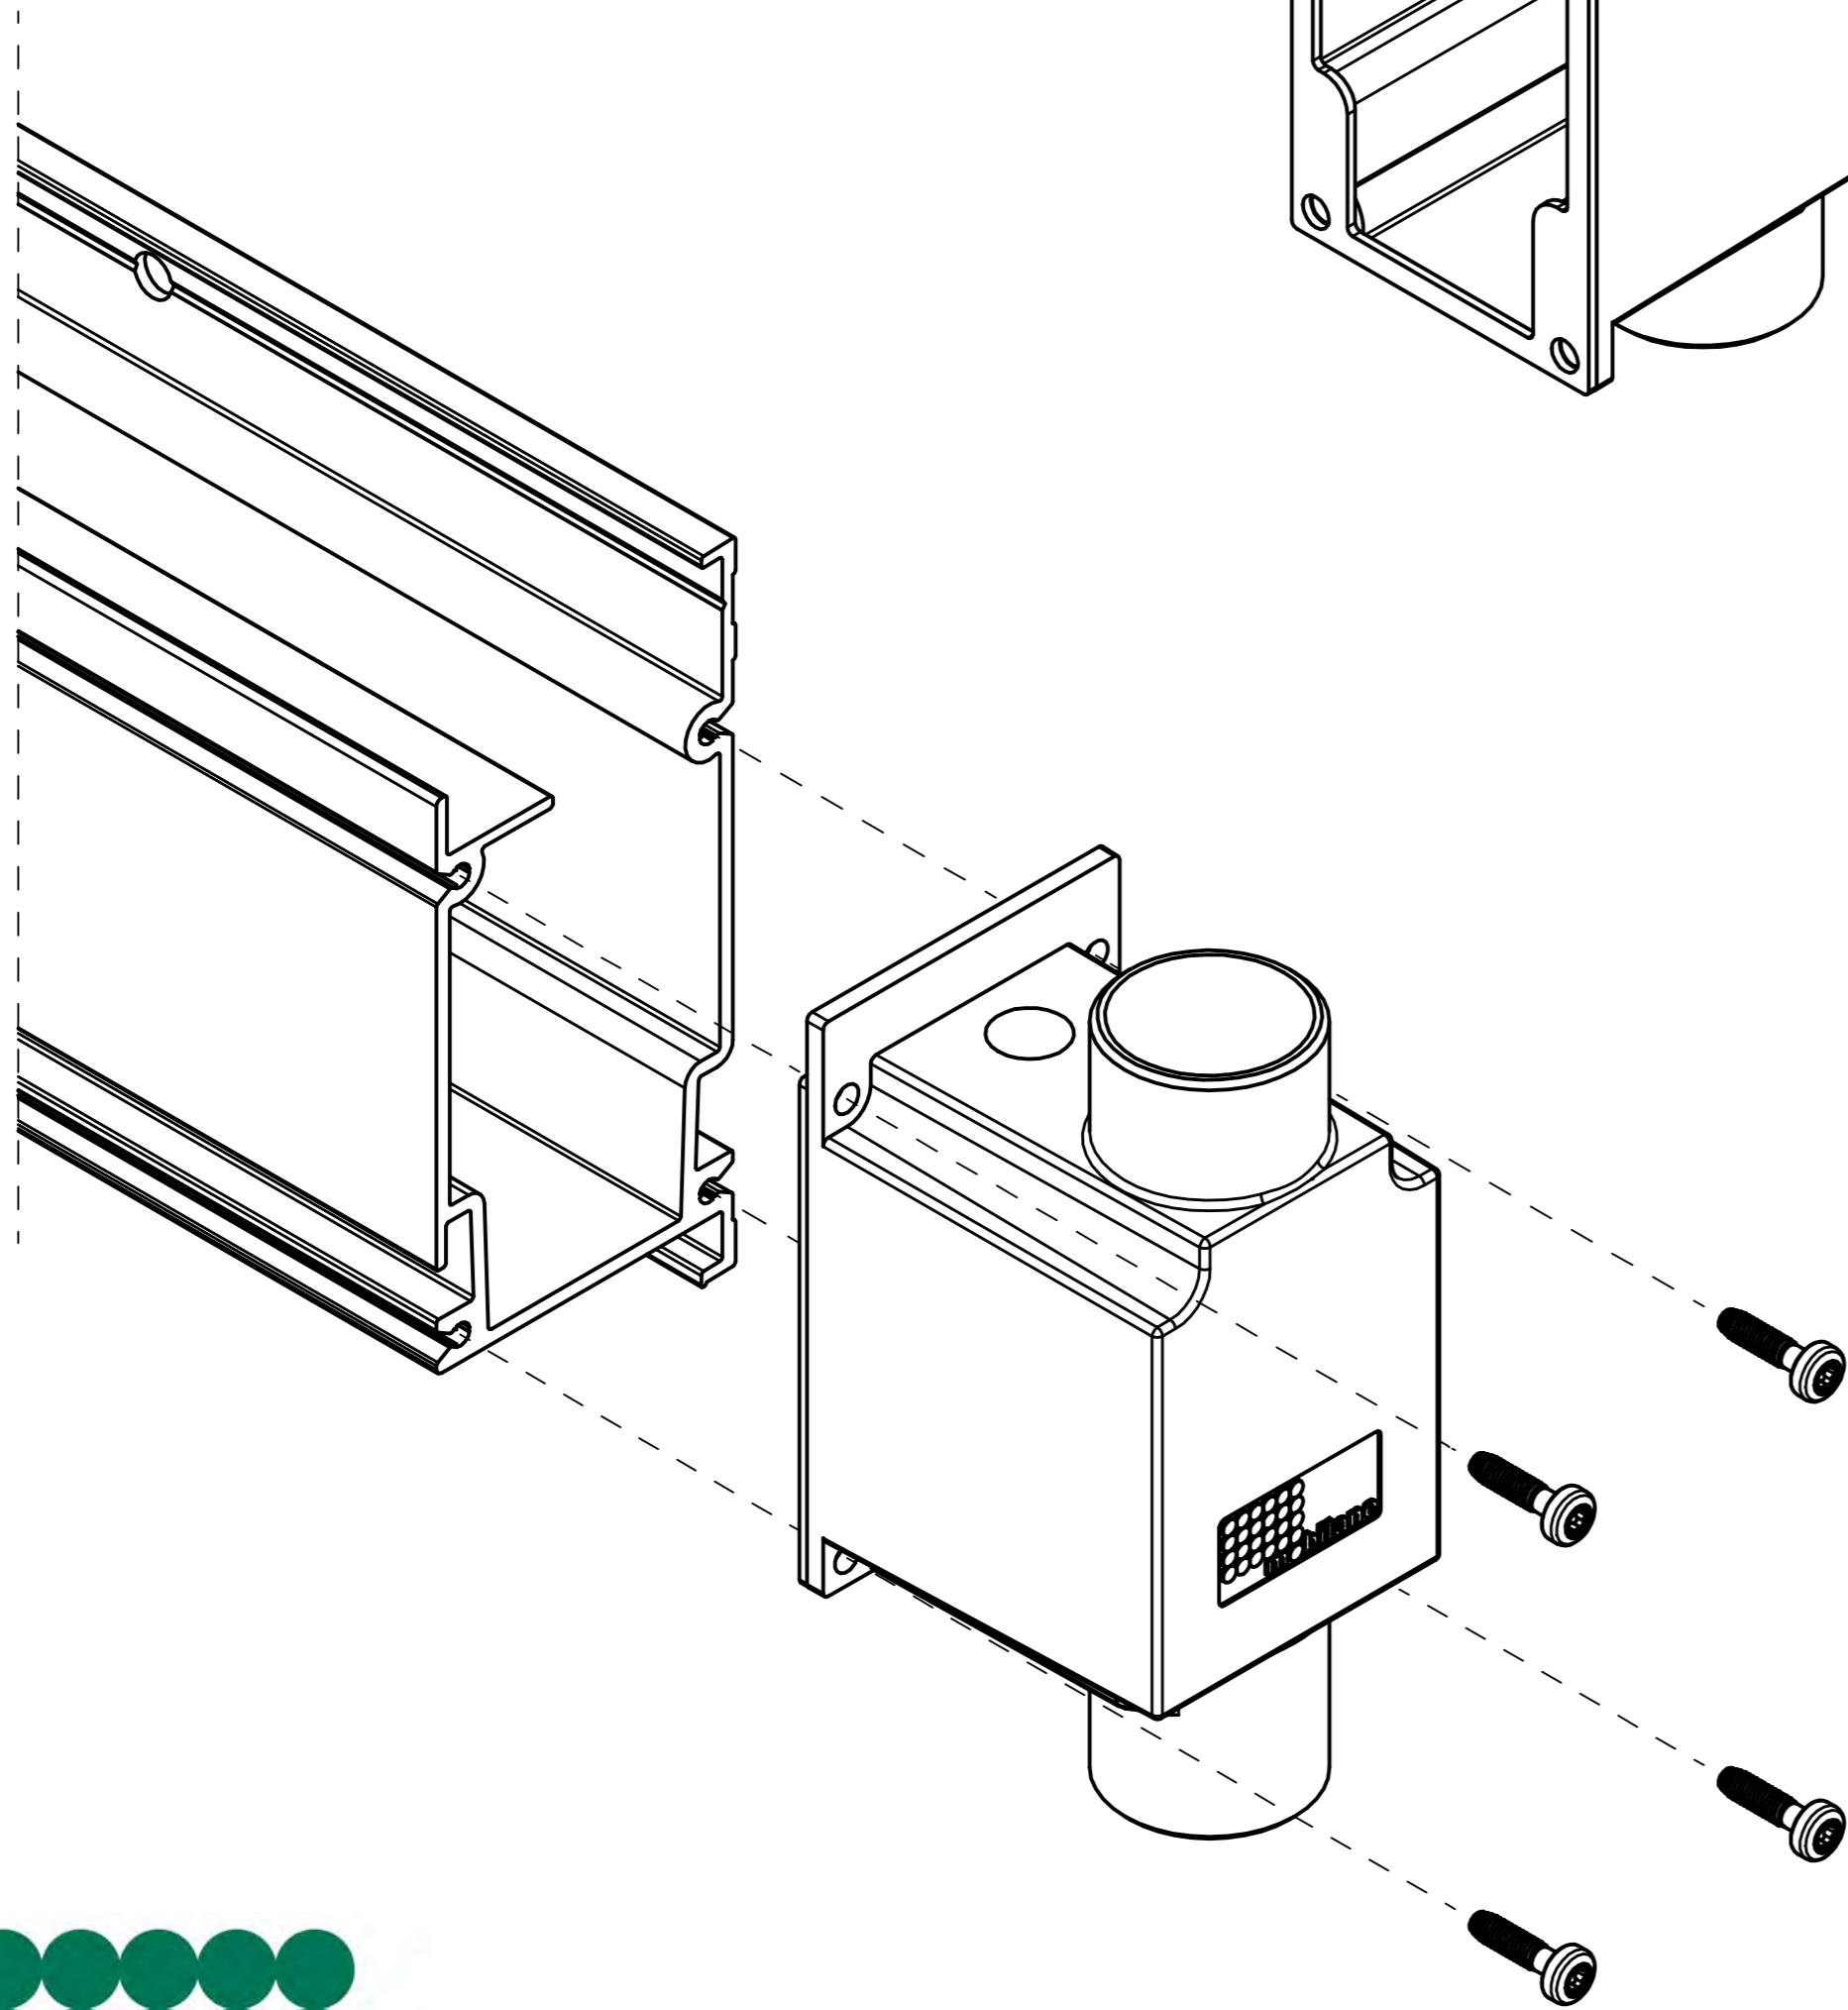

LivePanel Installation Manual  
with Frame, see page 1-23.

LivePanel Installation Manual  
without Frame, see page 1-15.

LivePanel®

T15

PZ2

SDS 8 mm [5/16"]

WIDEA  
250x30x80T  
300x30x100T

SOCKET 7 mm [1/4"]

12 mm [1/2"]

1

WIDEA  
250x30x80T  
300x30x100T

2

3

# 4 (ONLY FOR AUTOMATIC IRRIGATION SYSTEM)

5

CHECK SEAL!

6

T15

1,8 Nm

**7** When LivePanel is being installed outdoor, at a height above 10 meters [33 ft] from groundlevel, please contact Mobilane.

FOR DRILL PATTERN  
SEE PROJECT DRAWING