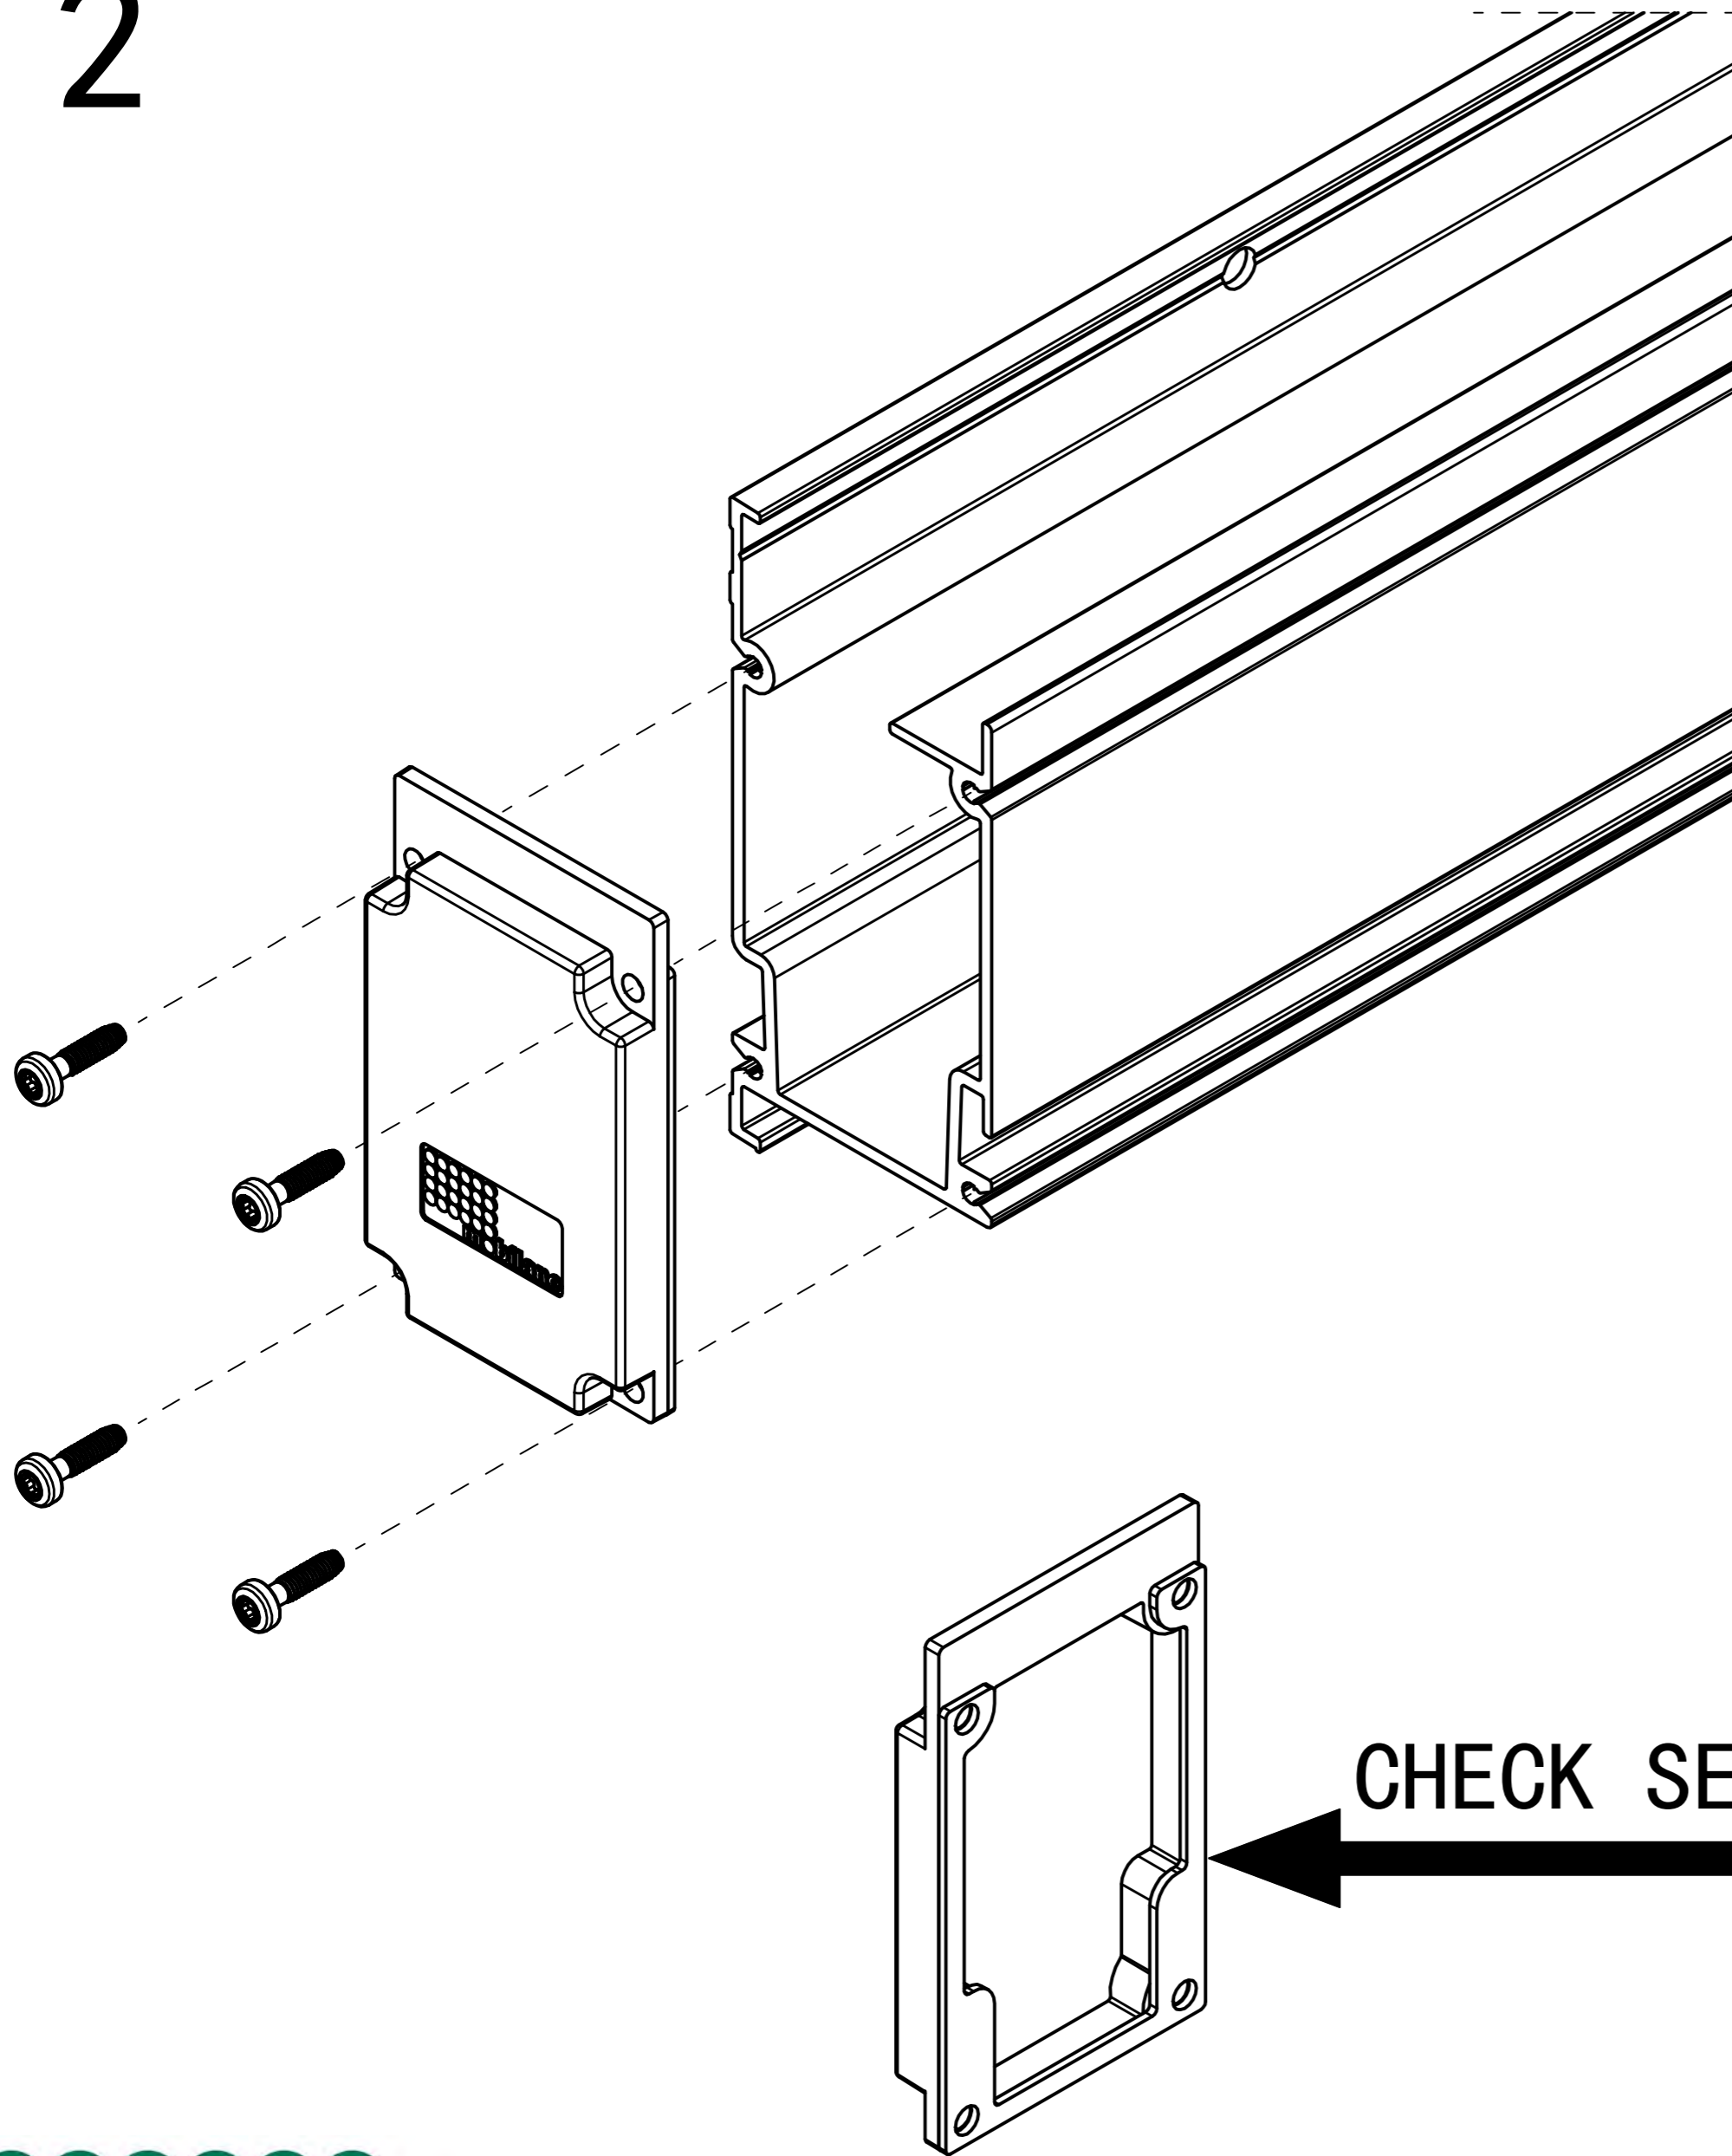

LivePanel Installation Manual  
with Frame, see page 1-23.

LivePanel Installation Manual  
without Frame, see page 1-15.

LivePanel®

T15

PZ2

SDS 8 mm [5/16"]

WIDEA  
250x30x80T  
300x30x100T

SOCKET 7 mm [1/4"]

12 mm [1/2"]

1

WIDEA  
250x30x80T  
300x30x100T

2

3