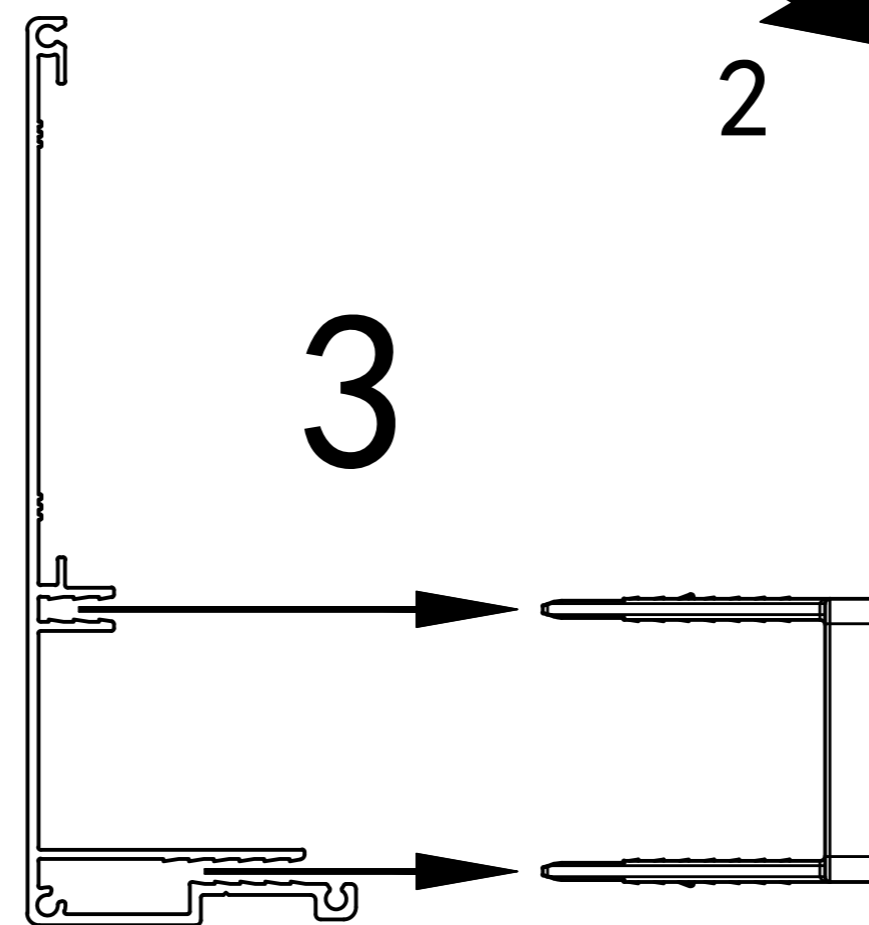

WIDEA  
250x30x80T  
300x30x100T

2

fischer 5,0x60 CK RVS A2

fischer UX 8

SDS 8 mm [5/16"]

Ø8 mm [5/16"]

PZ2

or

FOR DRILL PATTERN  
SEE PROJECT DRAWING

60 mm [2,36"]

3

4

5

6

Secure screw: Only for outdoor.