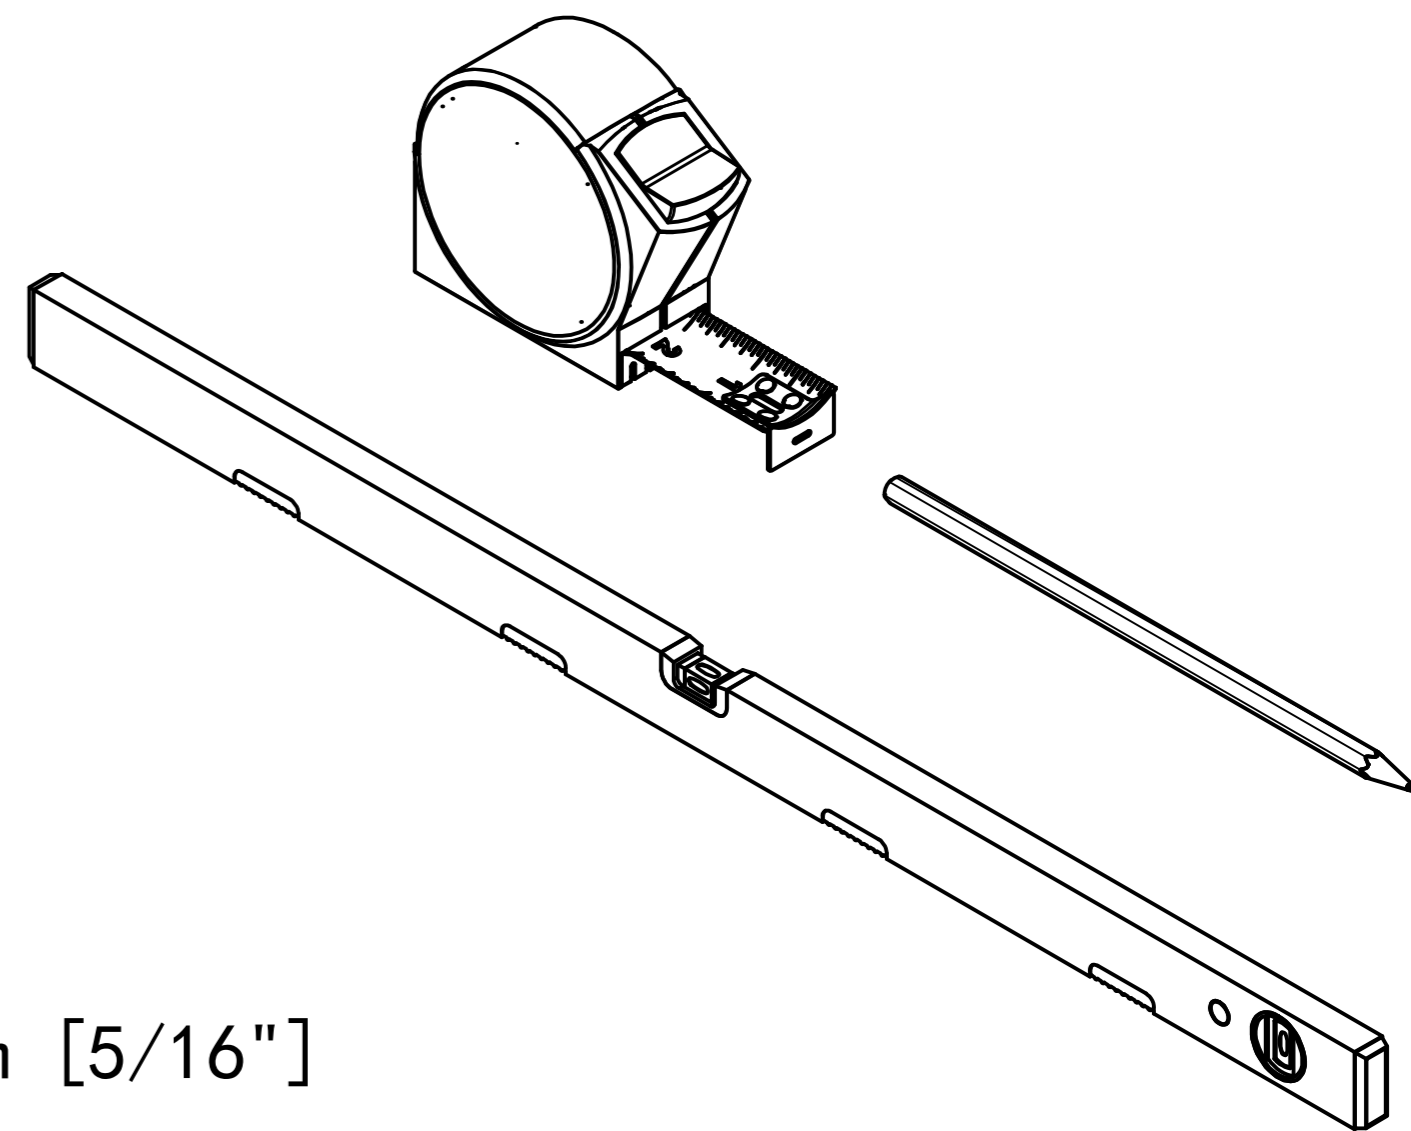

LivePanel Installation Manual  
with Frame, see page 1-23.

LivePanel Installation Manual  
without Frame, see page 1-15.

LivePanel®

T15

PZ2

SDS 8 mm [5/16"]

WIDEA  
250x30x80T  
300x30x100T

SOCKET 7 mm [1/4"]

12 mm [1/2"]

1

WIDEA  
250x30x80T  
300x30x100T

2

3