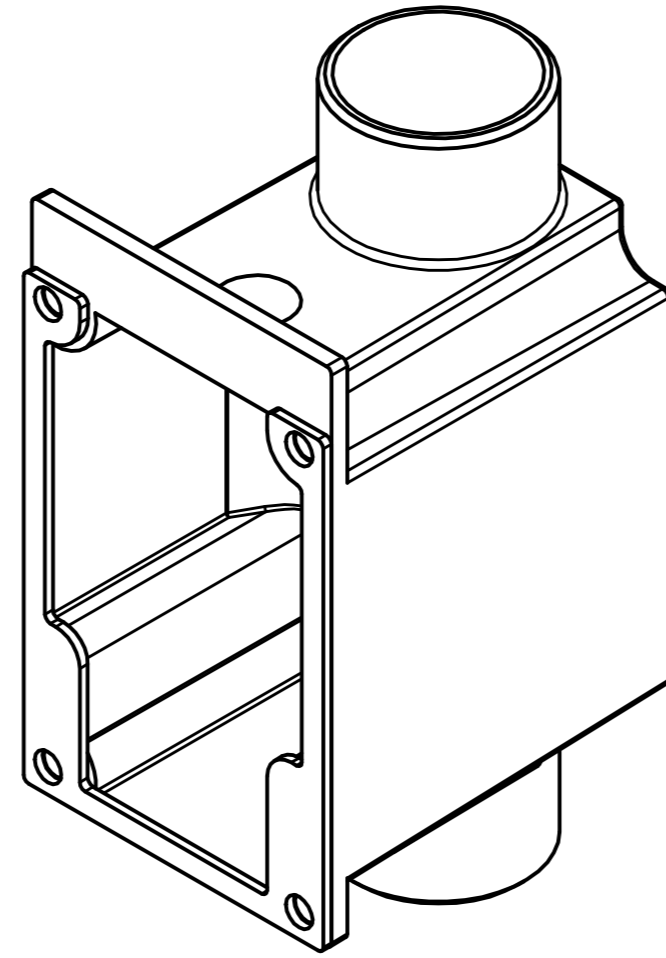

5

CHECK SEAL!