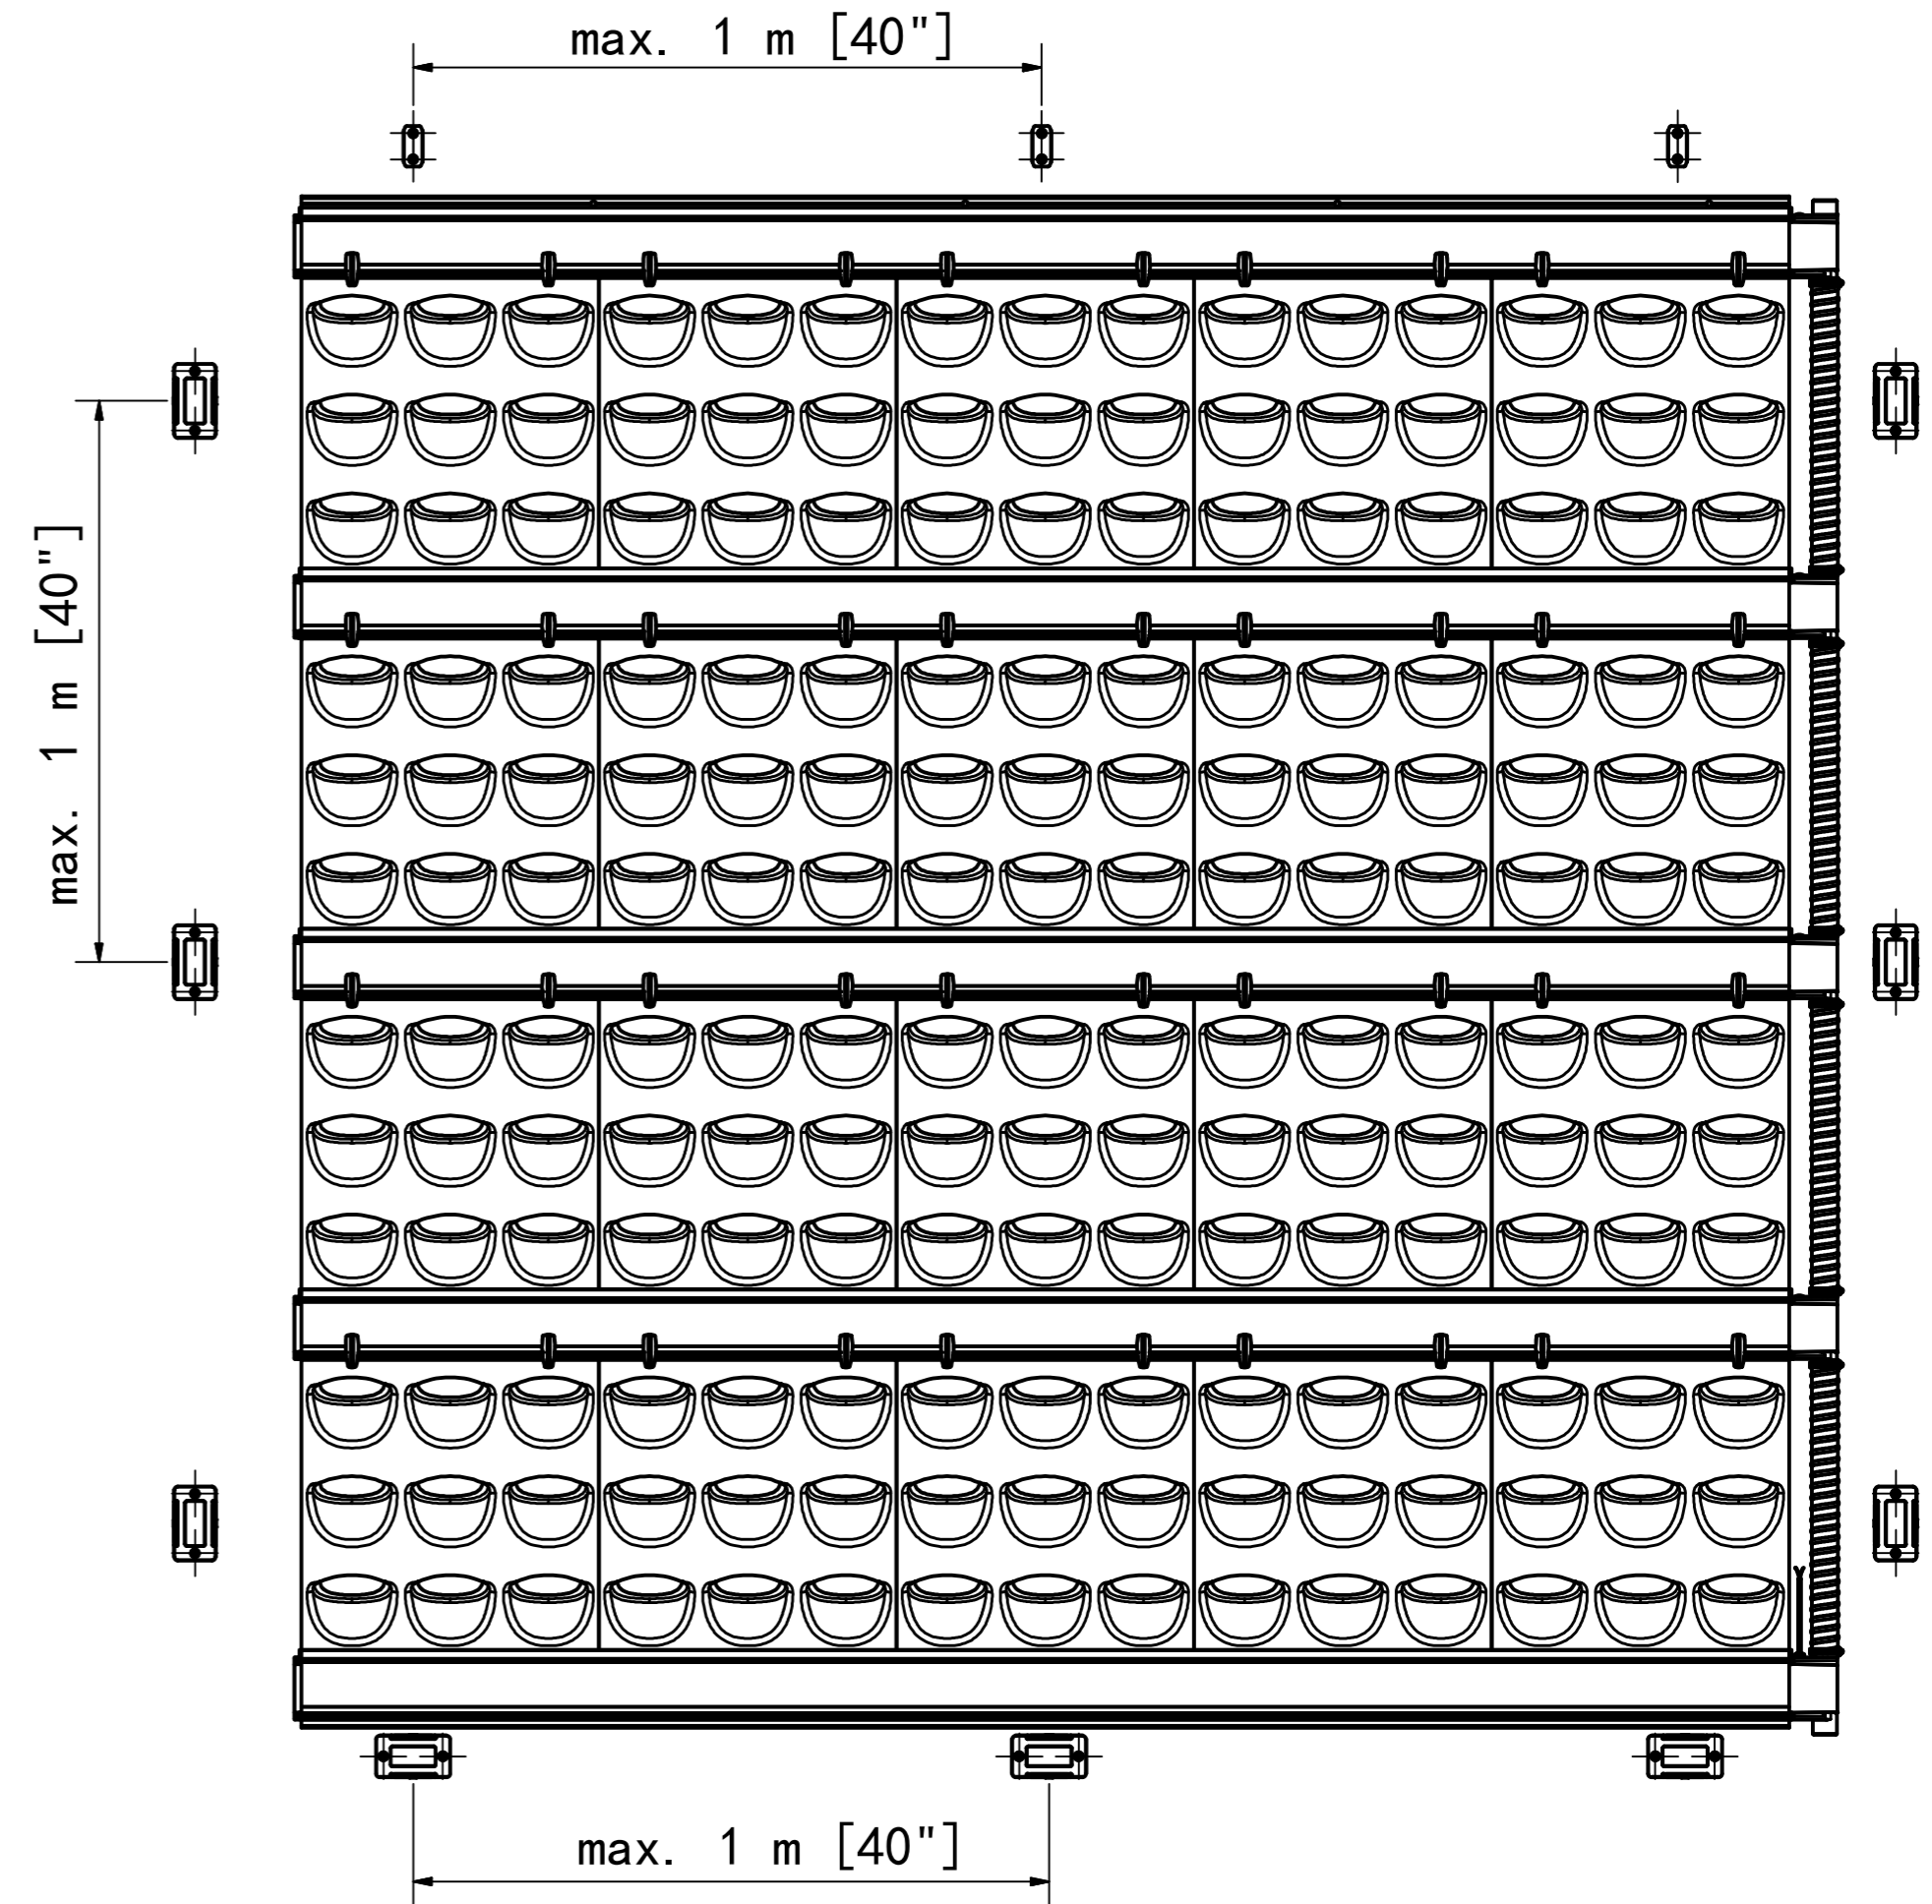

2

fischer 5,0x60 CK RVS A2

fischer UX 8

SDS 8 mm [5/16"]

Ø8 mm [5/16"]

PZ2

or

FOR DRILL PATTERN
SEE PROJECT DRAWING

60 mm [2,36"]