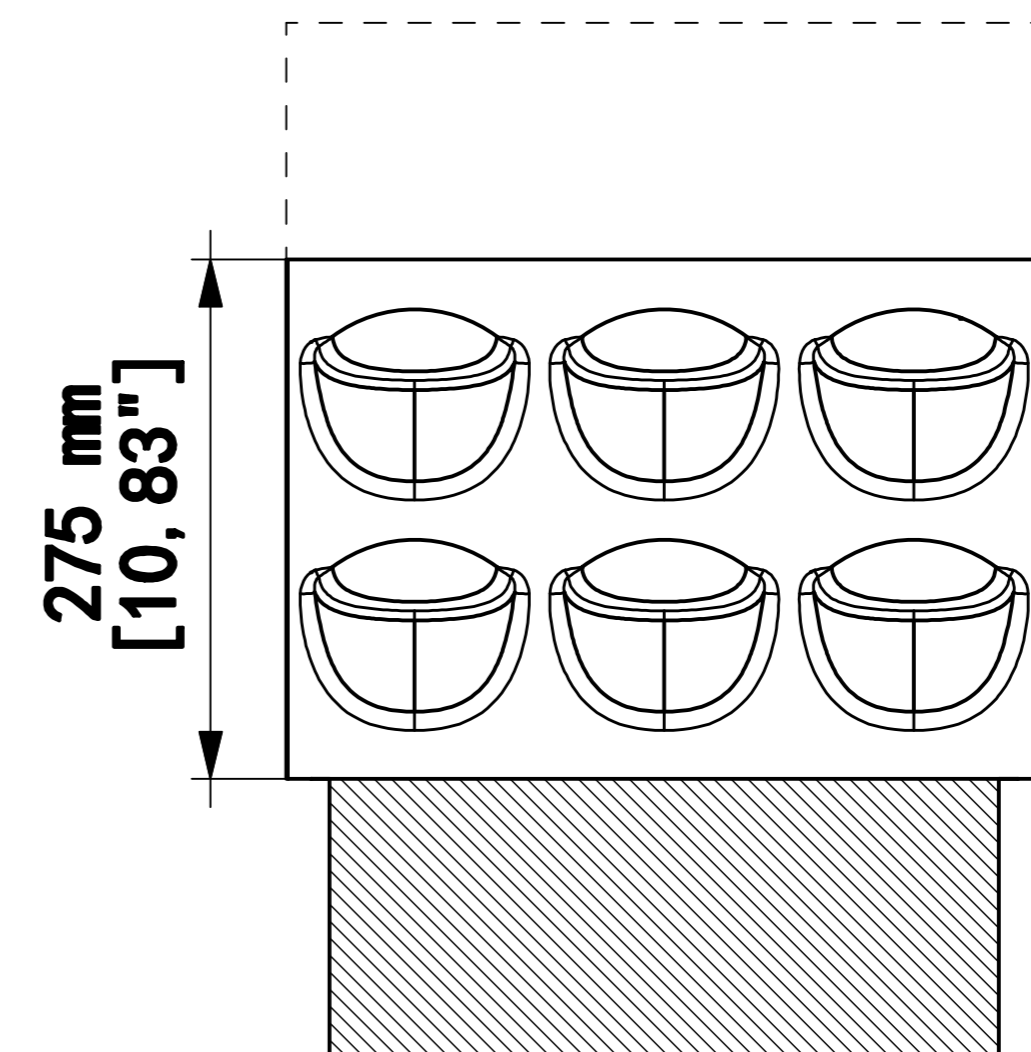

14A

Optional: Horizontal cassette parting options.