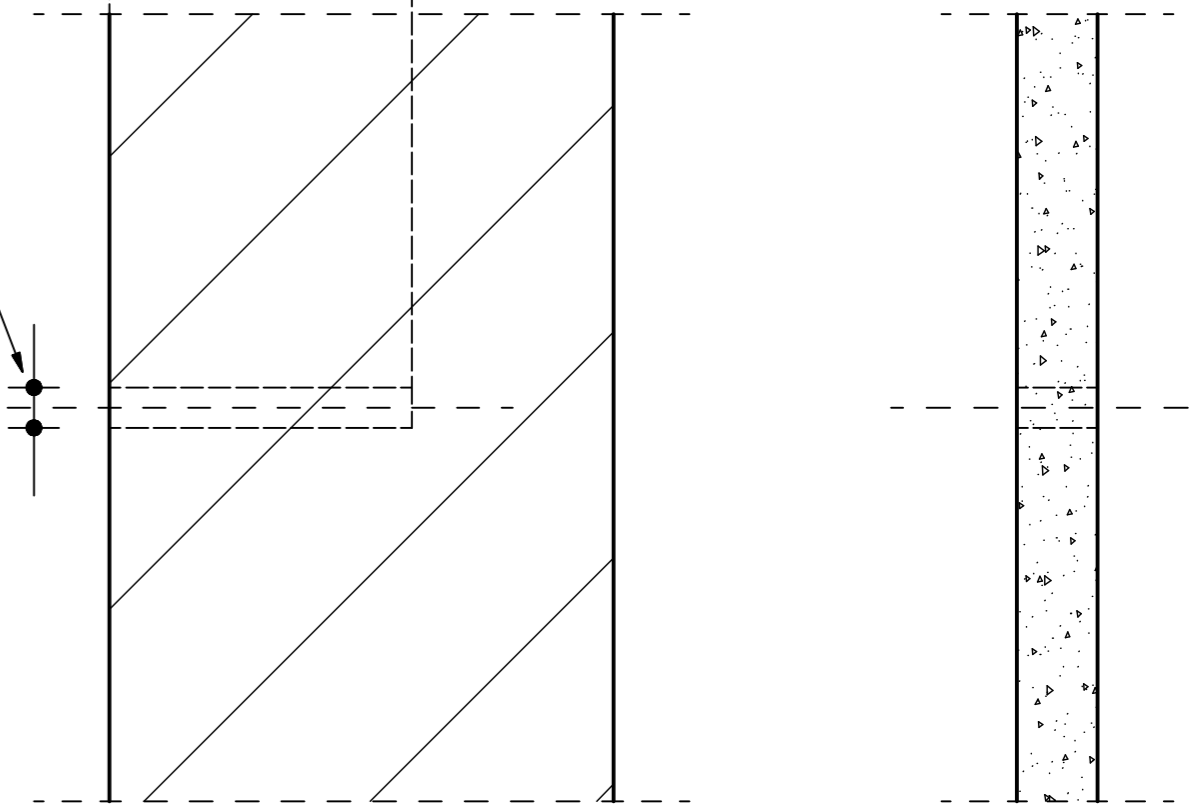

FOR DRILL PATTERN  
SEE PROJECT DRAWING

60 mm [2,36"]

3

4

5

6

Secure screw: Only for outdoor.