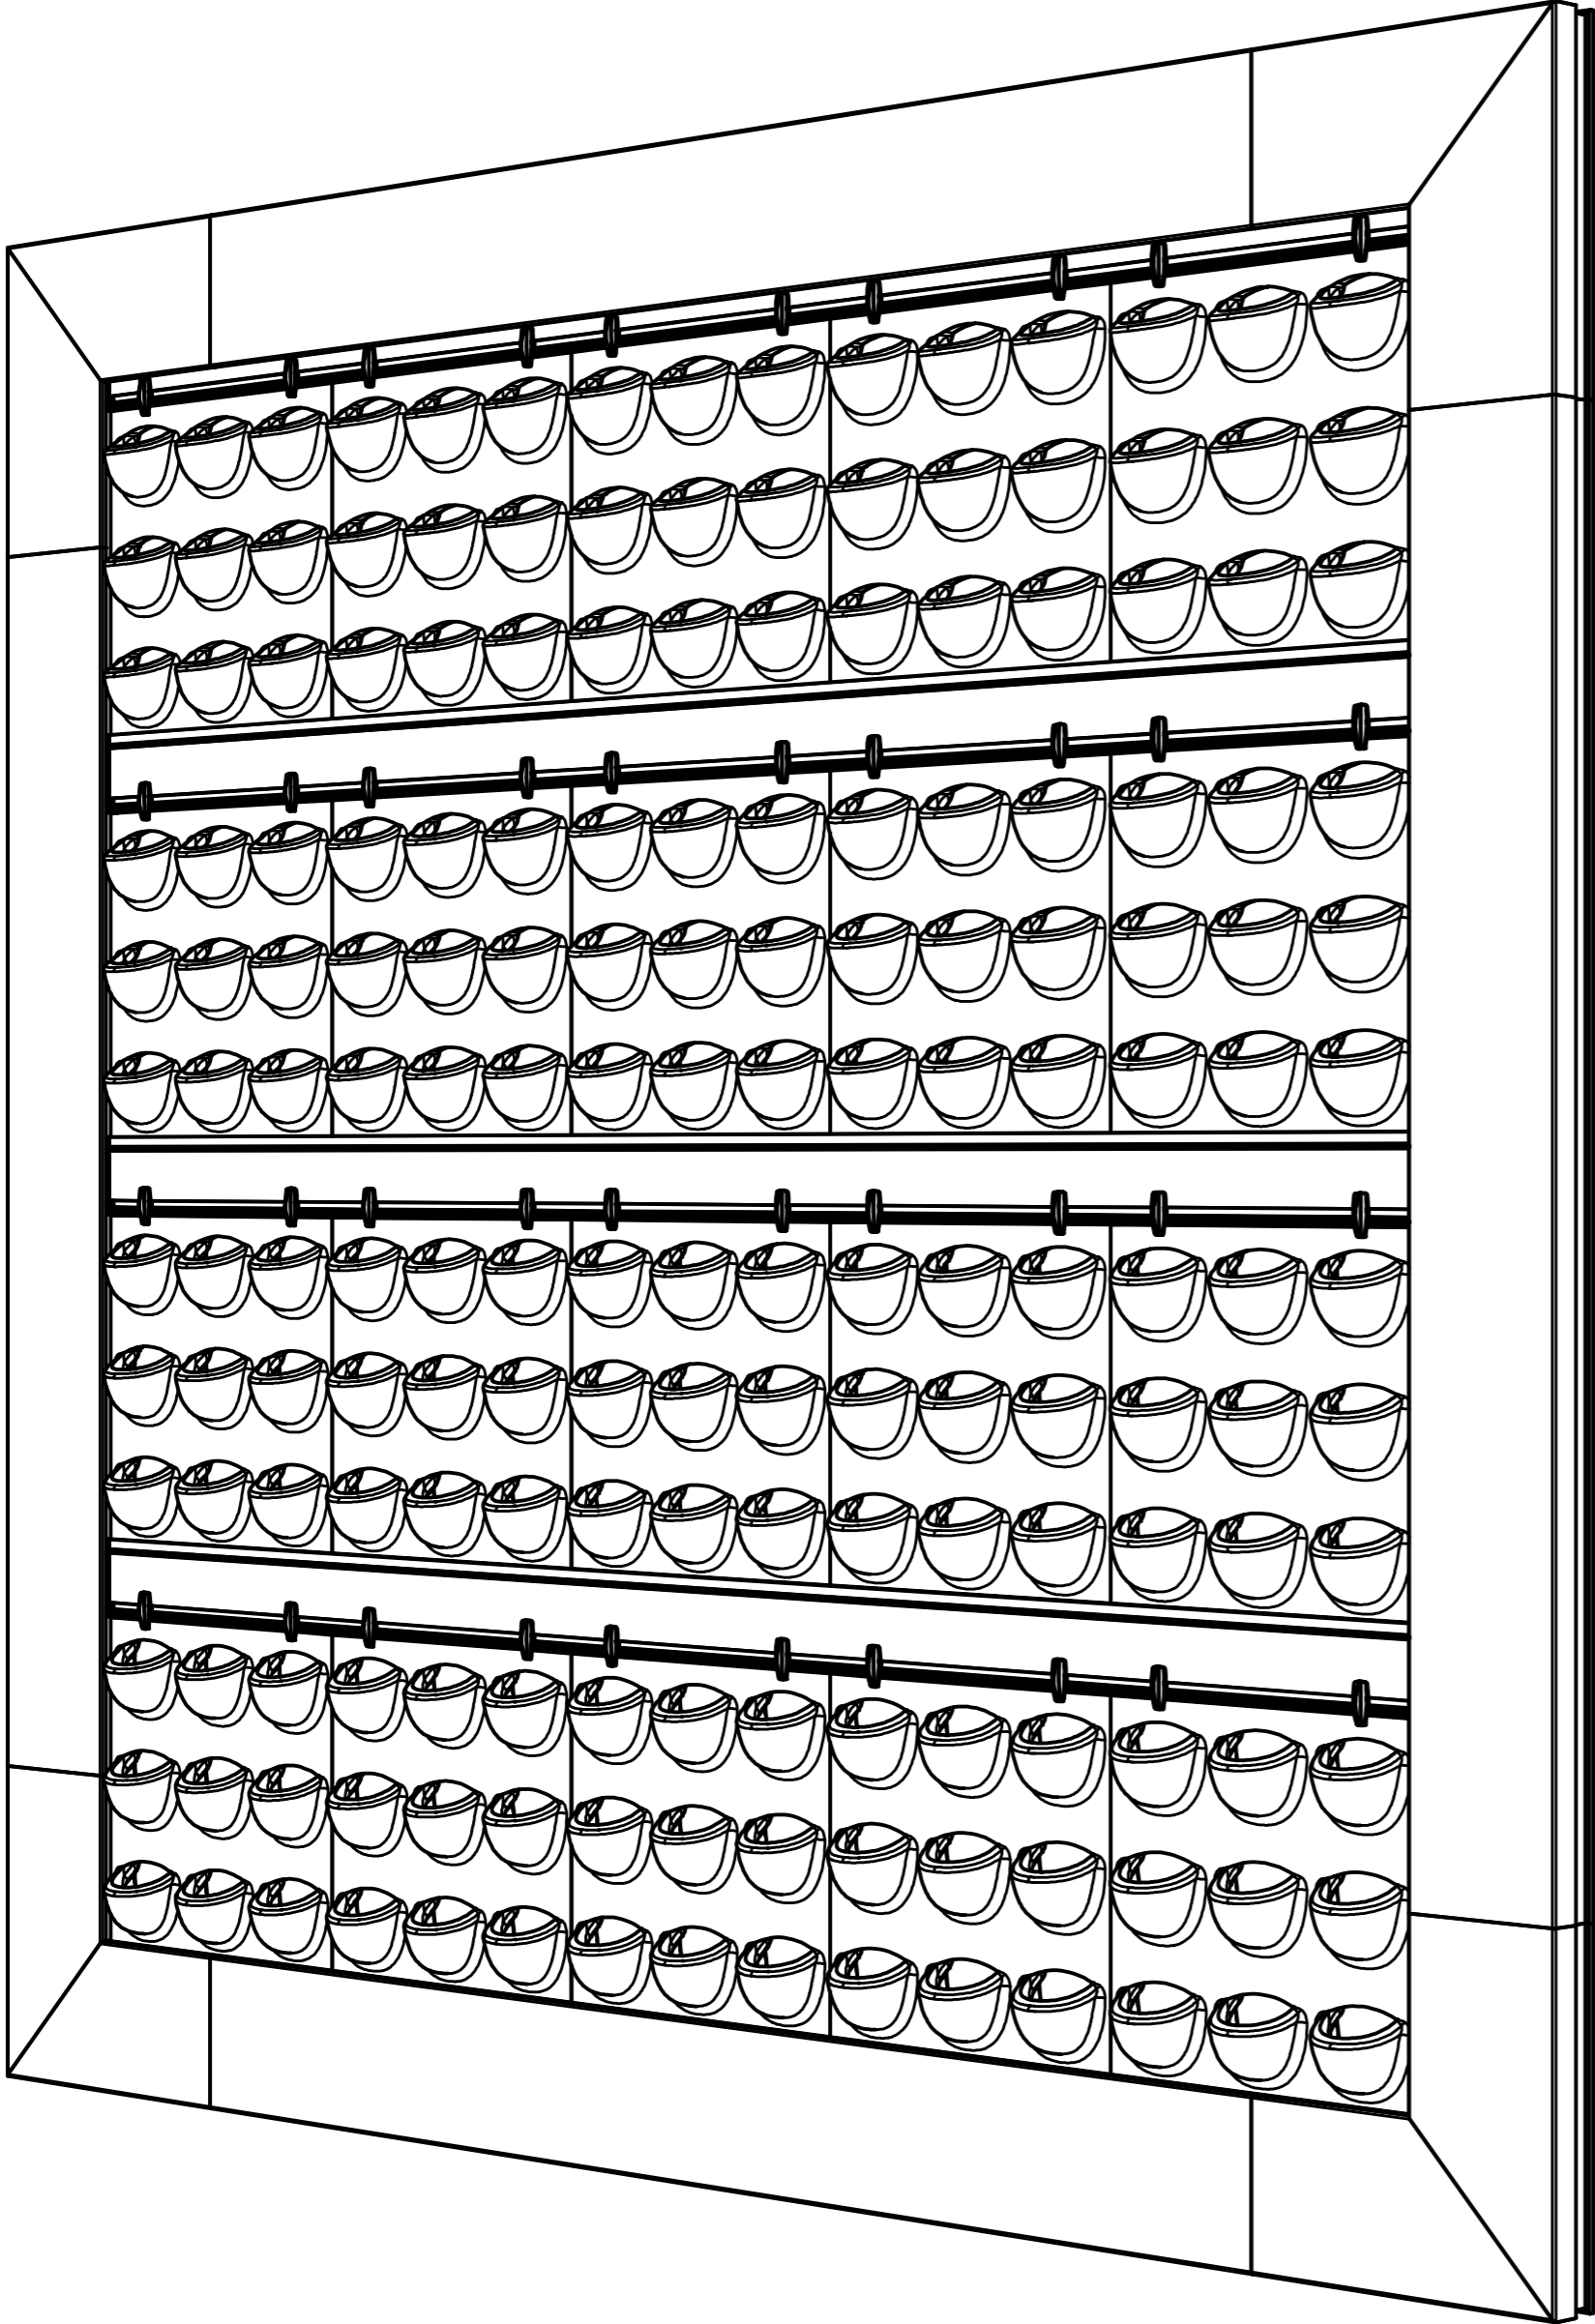

LivePanel Installation Manual  
with Frame, see page 1-23.

LivePanel Installation Manual  
without Frame, see page 1-15.

LivePanel®

T15

PZ2

SDS 8 mm [5/16"]

WIDEA  
250x30x80T  
300x30x100T

SOCKET 7 mm [1/4"]

12 mm [1/2"]

1

WIDEA  
250x30x80T  
300x30x100T

2

3