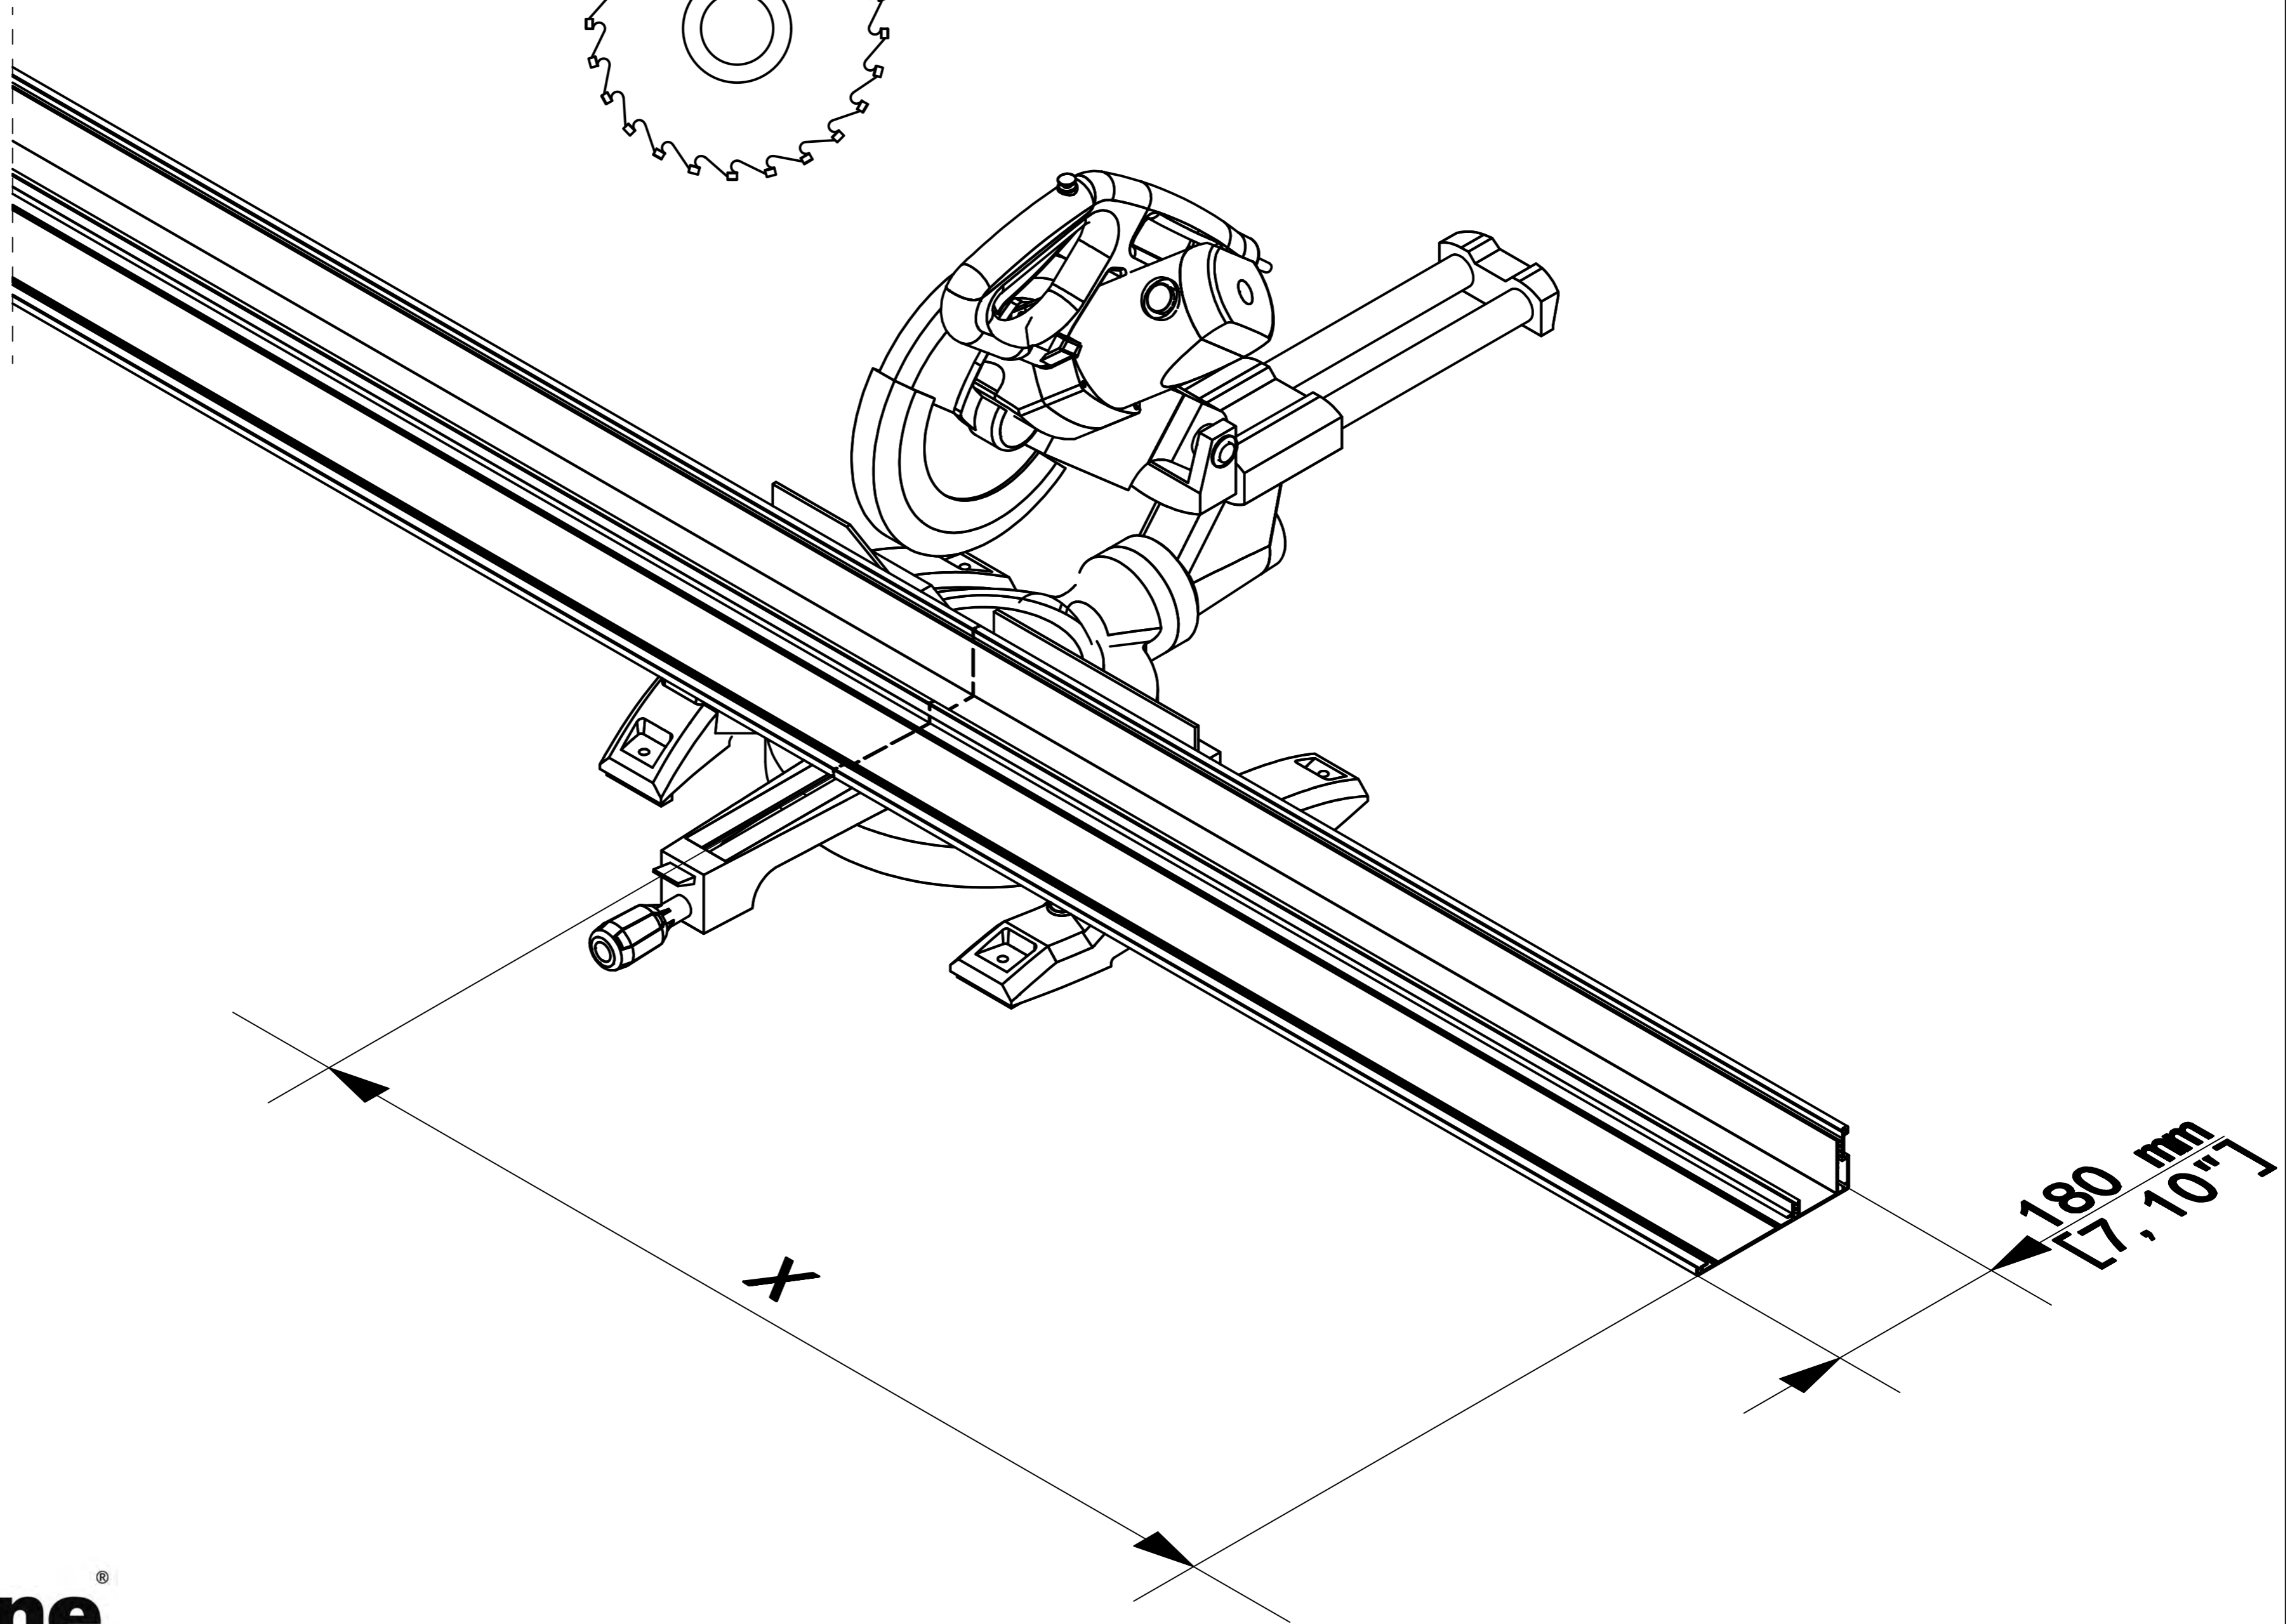

1

WIDEA
250x30x80T
300x30x100T