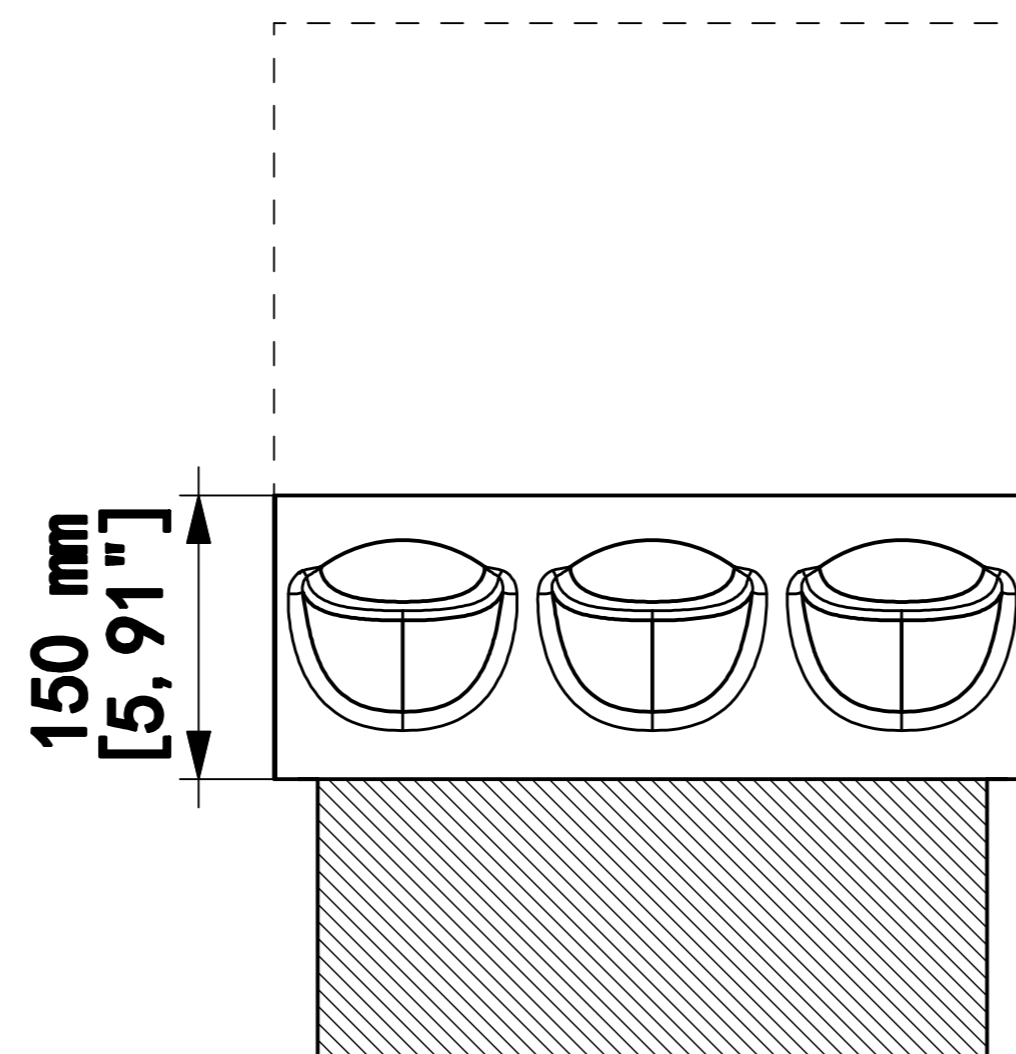

14A

Optional: Horizontal cassette parting options.