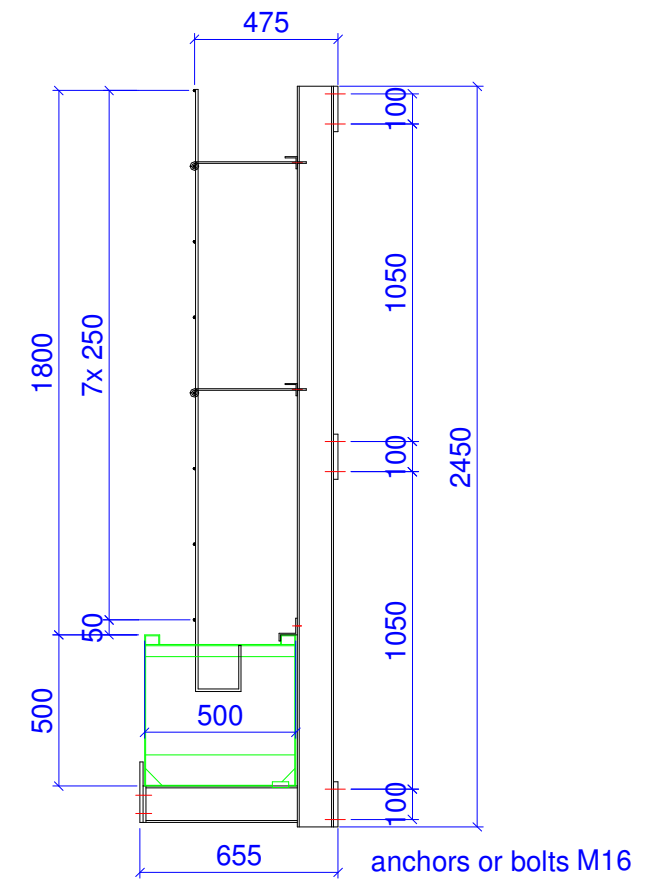

weight of the WallPlanter in normal condition approximately 1250 kg
 maximum weight approximately 1450 kg

	SCALE : 1:25	DRAWN : F.W.	REMARKS:	
	UNITS : mm	SEEN :		
	DATE : 251114	CHANGED :		
MOBILANE BV LEERSUM	NAME Principal setup of WallPlanter 3900/1800		NUMBER WP-3900/1800	A3