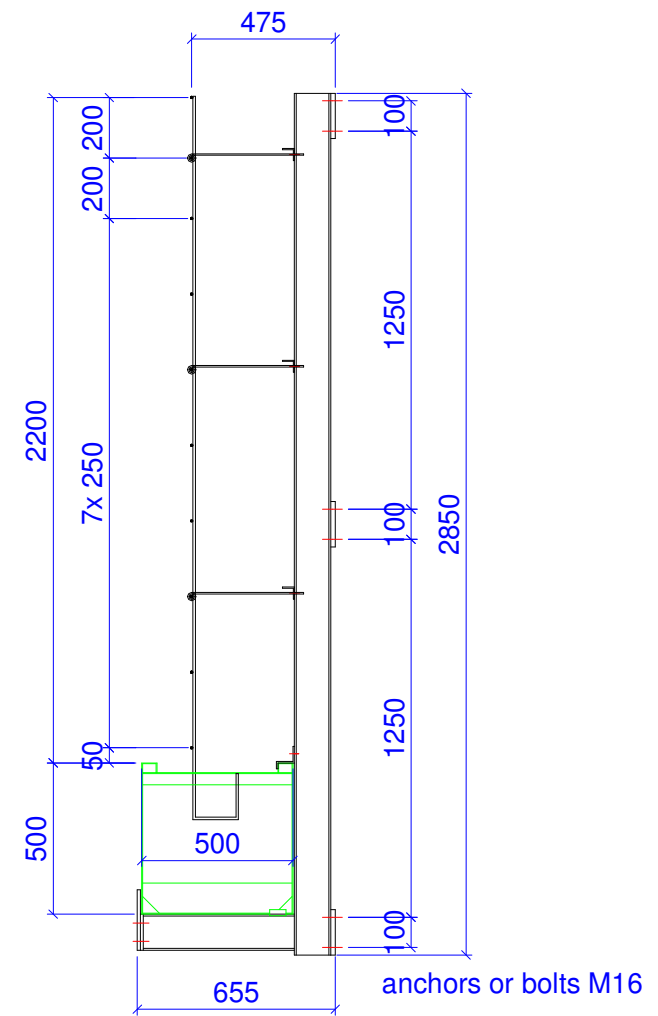

weight of the WallPlanter in normal condition approximately 835 kg
 maximum weight approximately 965 kg

	SCALE : 1:25	DRAWN : F.W.	REMARKS:	
	UNITS : mm	SEEN :		
	DATE : 251114	CHANGED :		
MOBILANE BV LEERSUM	NAME Principal setup of WallPlanter 2600/2200	NUMBER WP-2600/2200	A3	