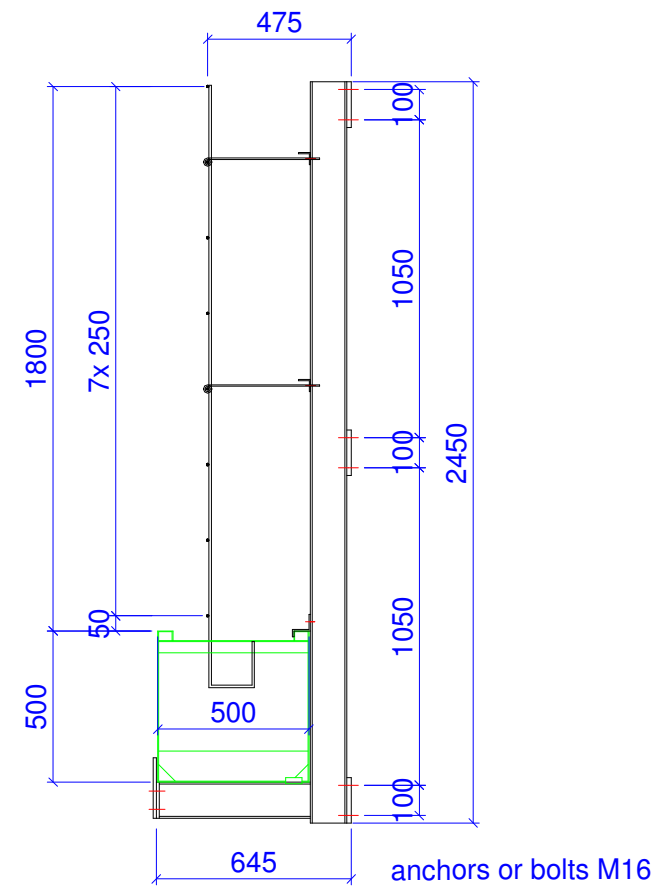

weight of the WallPlanter in normal condition approximately 835 kg
 maximum weight approximately 965 kg

	SCALE : 1:25	DRAWN : F.W.	REMARKS:	
	UNITS : mm	SEEN :		
	DATE : 251114	CHANGED :		
MOBILANE BV LEERSUM	NAME Principal setup of WallPlanter 2600/1800	NUMBER WP-2600/1800	A3	