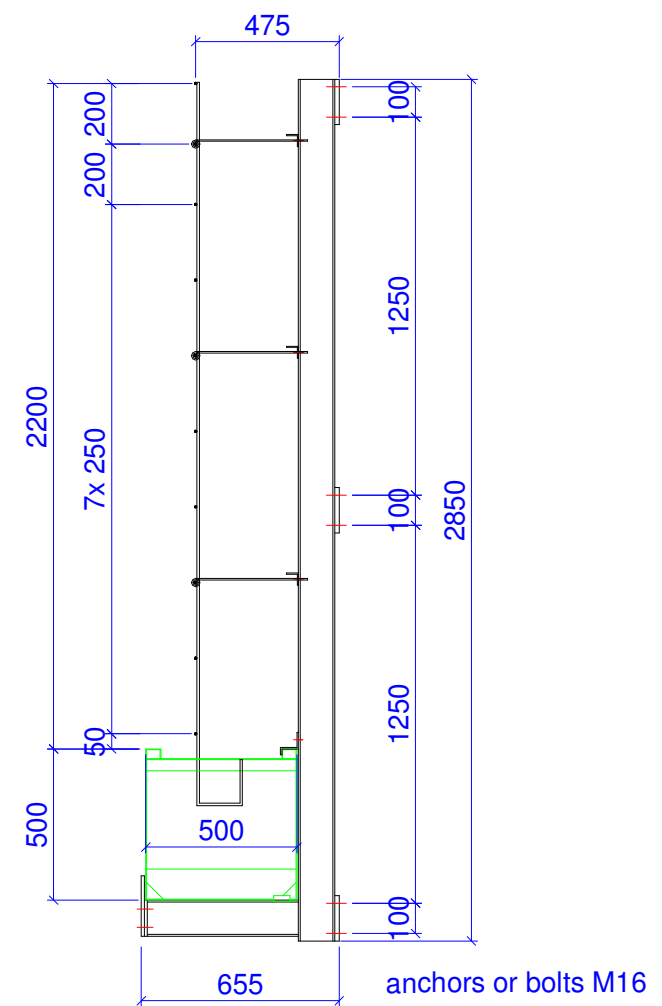

weight of the WallPlanter in normal condition approximately 415 kg
 maximum weight approximately 485 kg

	SCALE : 1:25	DRAWN : F.W.	REMARKS:	
	UNITS : mm	SEEN :		
	DATE : 251114	CHANGED :		
MOBILANE BV LEERSUM	NAME Principal setup of WallPlanter 1300/2200	NUMBER WP-1300/2200	A3	