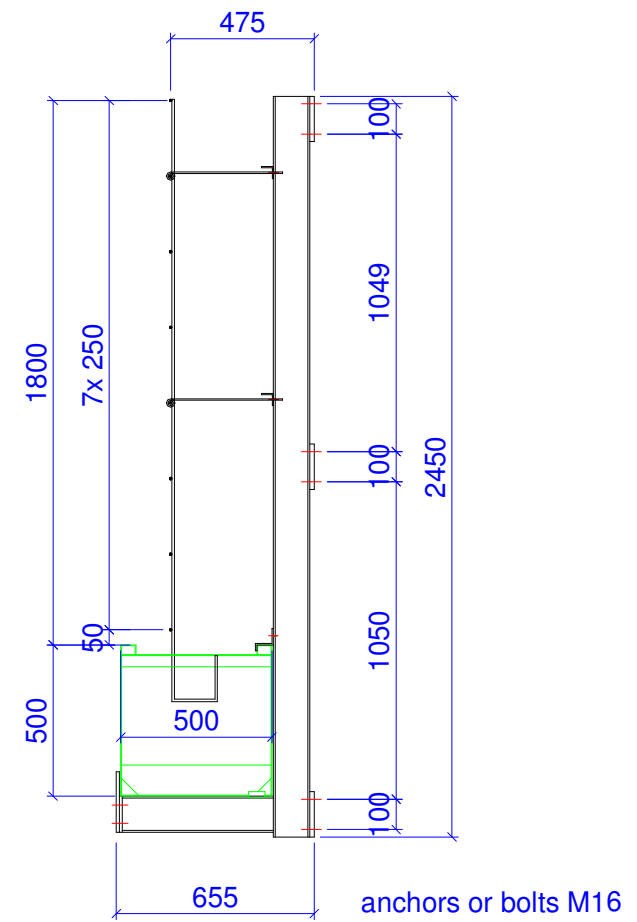

weight of the WallPlanter in normal condition approximately 415 kg
 maximum weight approximately 485 kg

	SCALE : 1:25	DRAWN : F.W.	REMARKS:	
	UNITS : mm	SEEN :		
	DATE : 251114	CHANGED :		
MOBILANE BV LEERSUM	NAME Principal setup of WallPlanter 1300/1800	NUMBER WP-1300/1800	A3	